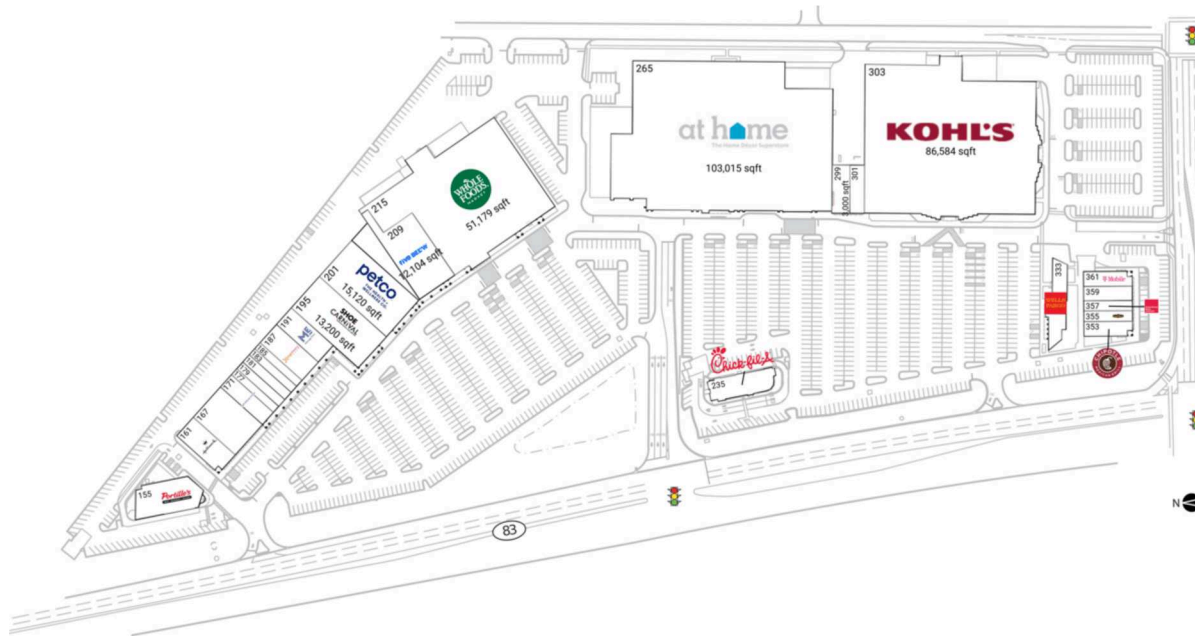

Elmhurst Crossing

Chicago-Naperville-Elgin, IL-IN

41.893, -87.9611

NEC Route 83 and St. Charles Road | Elmhurst, IL 60126

Current Retailers

155	Portillo's	7,145 SF
161	Hallmark	4,800 SF
167	Pure Hockey	8,000 SF
171	Bath & Body Works	3,200 SF
177	UBREAKiFIX	1,575 SF
179	Huntington Learning Center	1,785 SF
181	Luxury Nail Salon	1,891 SF
183	LaserAway	1,600 SF
185	Hair Cuttery	1,575 SF
187	Orangetheory Fitness	4,800 SF
191	Massage Envy	4,463 SF
195	Shoe Carnival	13,200 SF
201	Petco	15,120 SF
209	Five Below	12,104 SF
215	Whole Foods Market	51,179 SF
235	Chick-fil-A	4,927 SF
265	At Home	103,015 SF
299	America's Best Contacts & Eyeglasses	3,000 SF
301	PT Solutions Physical Therapy	2,400 SF
303	Kohl's	86,584 SF
333	Wells Fargo	4,589 SF
353	Chipotle Mexican Grill	2,364 SF
355	Nothing Bundt Cakes	1,817 SF
357	European Wax Center	1,722 SF
359	Bacci Pizzeria	2,457 SF
361	T-Mobile	2,193 SF