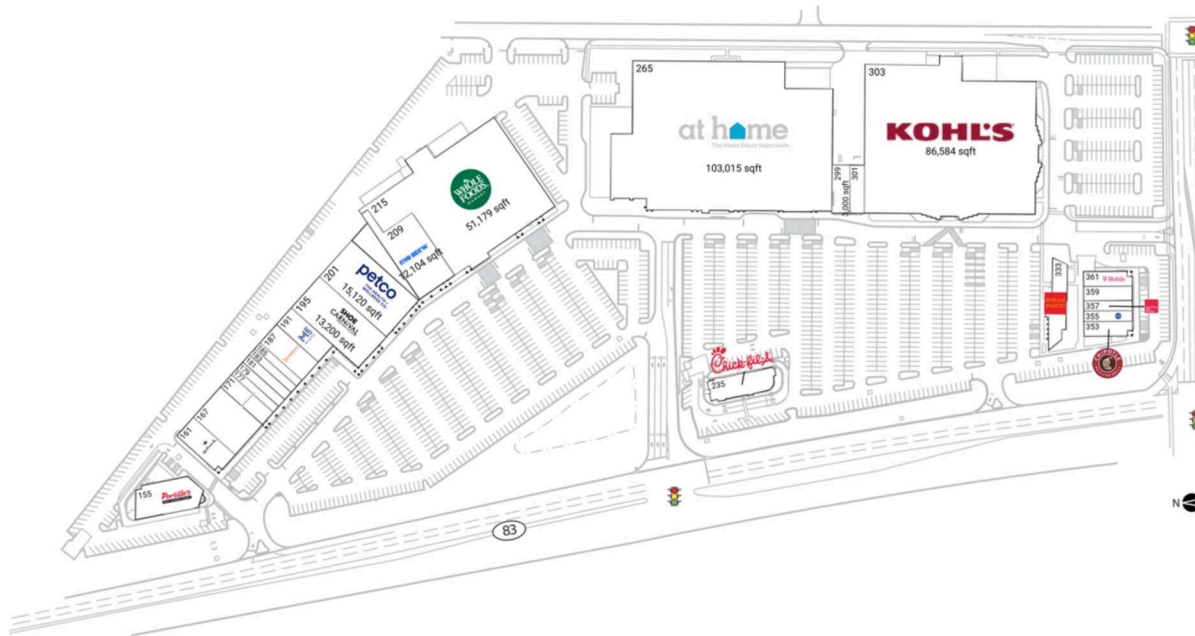

Elmhurst Crossing

Chicago-Naperville-Elgin, IL-IN

41.893, -87.9611

NEC Route 83 and St. Charles Road | Elmhurst, IL 60126

Current Retailers

| | | |
|-----|--------------------------------------|------------|
| 155 | Portillo's | 7,145 SF |
| 161 | Hallmark | 4,800 SF |
| 167 | Pure Hockey | 8,000 SF |
| 171 | Bath & Body Works | 3,200 SF |
| 177 | UBREAKiFIX | 1,575 SF |
| 179 | Huntington Learning Center | 1,785 SF |
| 181 | Luxury Nail Salon | 1,891 SF |
| 183 | LaserAway | 1,600 SF |
| 185 | Hair Cuttery | 1,575 SF |
| 187 | Orangetheory Fitness | 4,800 SF |
| 191 | Massage Envy | 4,463 SF |
| 195 | Shoe Carnival | 13,200 SF |
| 201 | Petco | 15,120 SF |
| 209 | Five Below | 12,104 SF |
| 215 | Whole Foods Market | 51,179 SF |
| 235 | Chick-fil-A | 4,927 SF |
| 265 | At Home | 103,015 SF |
| 299 | America's Best Contacts & Eyeglasses | 3,000 SF |
| 301 | PT Solutions Physical Therapy | 2,400 SF |
| 303 | Kohl's | 86,584 SF |
| 333 | Wells Fargo | 4,589 SF |
| 353 | Chipotle Mexican Grill | 2,364 SF |
| 355 | Nothing Bundt Cakes | 1,817 SF |
| 357 | European Wax Center | 1,722 SF |
| 359 | Bacci Pizzeria | 2,457 SF |
| 361 | T-Mobile | 2,193 SF |