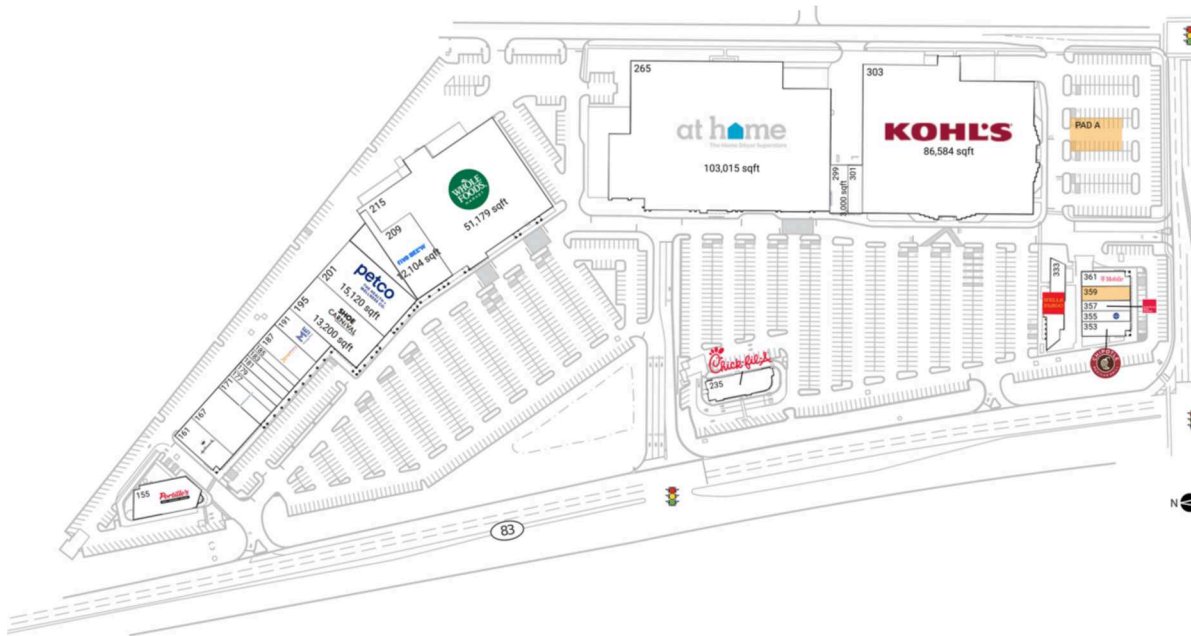

Elmhurst Crossing

Chicago-Naperville-Elgin, IL-IN

41.893, -87.9611

NEC Route 83 and St. Charles Road | Elmhurst, IL 60126

Available Space

PAD A	0 SF
359	2,457 SF

Current Retailers

155	Portillo's	7,145 SF
161	Hallmark	4,800 SF
167	Pure Hockey	8,000 SF
171	Bath & Body Works	3,200 SF
177	UBREAKiFIX	1,575 SF
179	Huntington Learning Center	1,785 SF
181	Luxury Nail Salon	1,891 SF
183	LaserAway	1,600 SF
185	Hair Cuttery	1,575 SF
187	Orangetheory Fitness	4,800 SF
191	Massage Envy	4,463 SF
195	Shoe Carnival	13,200 SF
201	Petco	15,120 SF
209	Five Below	12,104 SF
215	Whole Foods Market	51,179 SF
235	Chick-fil-A	4,927 SF
265	At Home	103,015 SF
299	America's Best Contacts & Eyeglasses	3,000 SF
301	PT Solutions Physical Therapy	2,400 SF
303	Kohl's	86,584 SF
333	Wells Fargo	4,589 SF
353	Chipotle Mexican Grill	2,364 SF
355	Nothing Bundt Cakes	1,817 SF
357	European Wax Center	1,722 SF
361	T-Mobile	2,193 SF