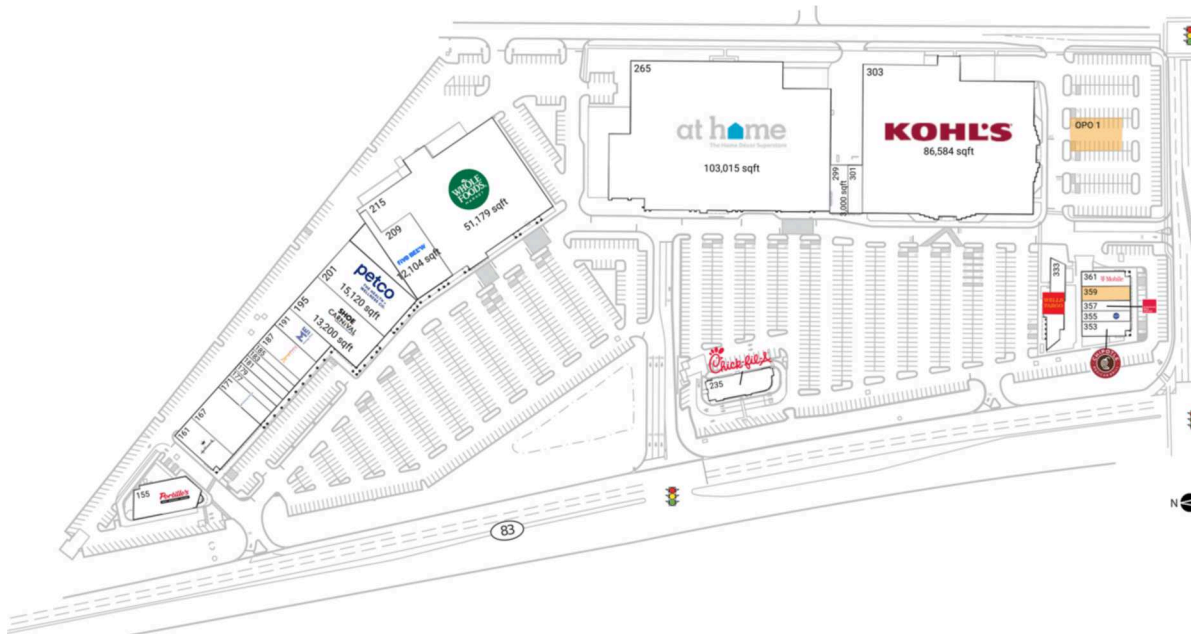

Elmhurst Crossing

Chicago-Naperville-Elgin, IL-IN

41.893, -87.9611

NEC Route 83 and St. Charles Road | Elmhurst, IL 60126

Available Space

OPO 1	0 SF
359	2,457 SF

Current Retailers

155	Portillo's	7,145 SF
161	Hallmark	4,800 SF
167	Pure Hockey	8,000 SF
171	Bath & Body Works	3,200 SF
177	UBREAKiFIX	1,575 SF
179	Huntington Learning Center	1,785 SF
181	Luxury Nail Salon	1,891 SF
183	LaserAway	1,600 SF
185	Hair Cuttery	1,575 SF
187	Orangetheory Fitness	4,800 SF
191	Massage Envy	4,463 SF
195	Shoe Carnival	13,200 SF
201	Petco	15,120 SF
209	Five Below	12,104 SF
215	Whole Foods Market	51,179 SF
235	Chick-fil-A	4,927 SF
265	At Home	103,015 SF
299	America's Best Contacts & Eyeglasses	3,000 SF
301	PT Solutions Physical Therapy	2,400 SF
303	Kohl's	86,584 SF
333	Wells Fargo	4,589 SF
353	Chipotle Mexican Grill	2,364 SF
355	Nothing Bundt Cakes	1,817 SF
357	European Wax Center	1,722 SF
361	T-Mobile	2,193 SF