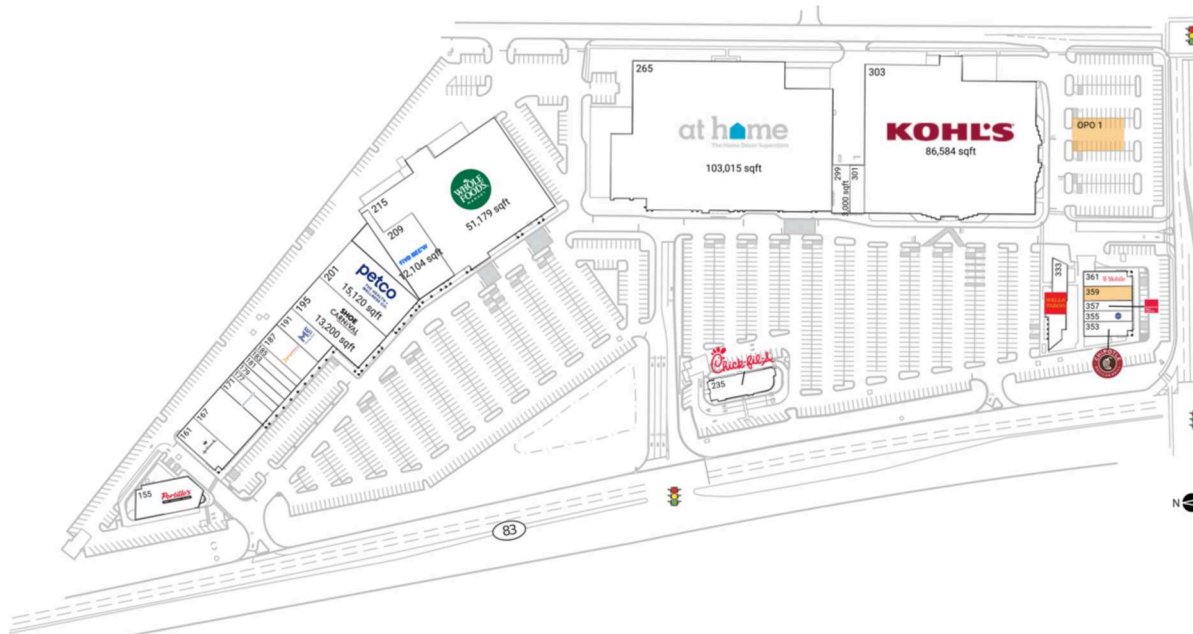

Elmhurst Crossing

Chicago-Naperville-Elgin, IL-IN

41.893, -87.9611

NEC Route 83 and St. Charles Road | Elmhurst, IL 60126

Available Space

OPO 1	0 SF
359	2,457 SF

Current Retailers

155	Portillo's	7,145 SF
161	Hallmark	4,800 SF
167	Pure Hockey	8,000 SF
171	Bath & Body Works	3,200 SF
177	UBREAKiFIX	1,575 SF
179	Huntington Learning Center	1,785 SF
181	Luxury Nail Salon	1,891 SF
183	LaserAway	1,600 SF
185	Hair Cuttery	1,575 SF
187	Orangetheory Fitness	4,800 SF
191	Massage Envy	4,463 SF
195	Shoe Carnival	13,200 SF
201	Petco	15,120 SF
209	Five Below	12,104 SF
215	Whole Foods Market	51,179 SF
235	Chick-fil-A	4,927 SF
265	At Home	103,015 SF
299	America's Best Contacts & Eyeglasses	3,000 SF
301	PT Solutions Physical Therapy	2,400 SF
303	Kohl's	86,584 SF
333	Wells Fargo	4,589 SF
353	Chipotle Mexican Grill	2,364 SF
355	Nothing Bundt Cakes	1,817 SF
357	European Wax Center	1,722 SF
361	T-Mobile	2,193 SF