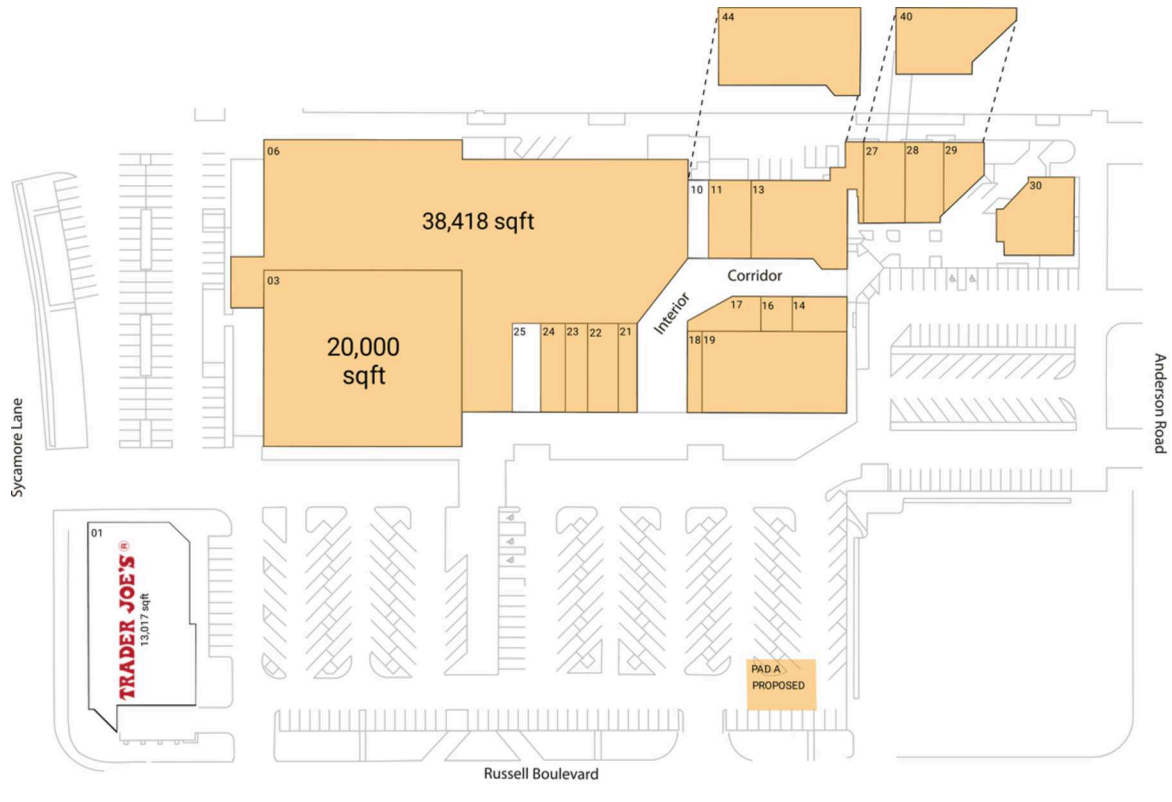

The Davis Collection

Sacramento-Roseville-Folsom, CA

38.547, -121.7604
737-885 Russell Boulevard | Davis, CA 95616

Available Space

03	20,000 SF
06	38,418 SF
11	1,574 SF
13	3,720 SF
14	800 SF
16	585 SF
17	940 SF
18	400 SF
19	7,425 SF
21	950 SF
22	1,555 SF
23	1,133 SF
24	1,245 SF
27	1,912 SF
28	1,760 SF
29	1,214 SF
30	2,947 SF
40	2,328 SF
41	92 SF
44	4,949 SF

Pad Opportunities

PAD A Pad	0 SF/0
-----------	--------

Current Retailers

01	Trader Joe's	13,017 SF
10	Pannier Foods	925 SF
25	Hadas Kol Collection	1,435 SF

4084