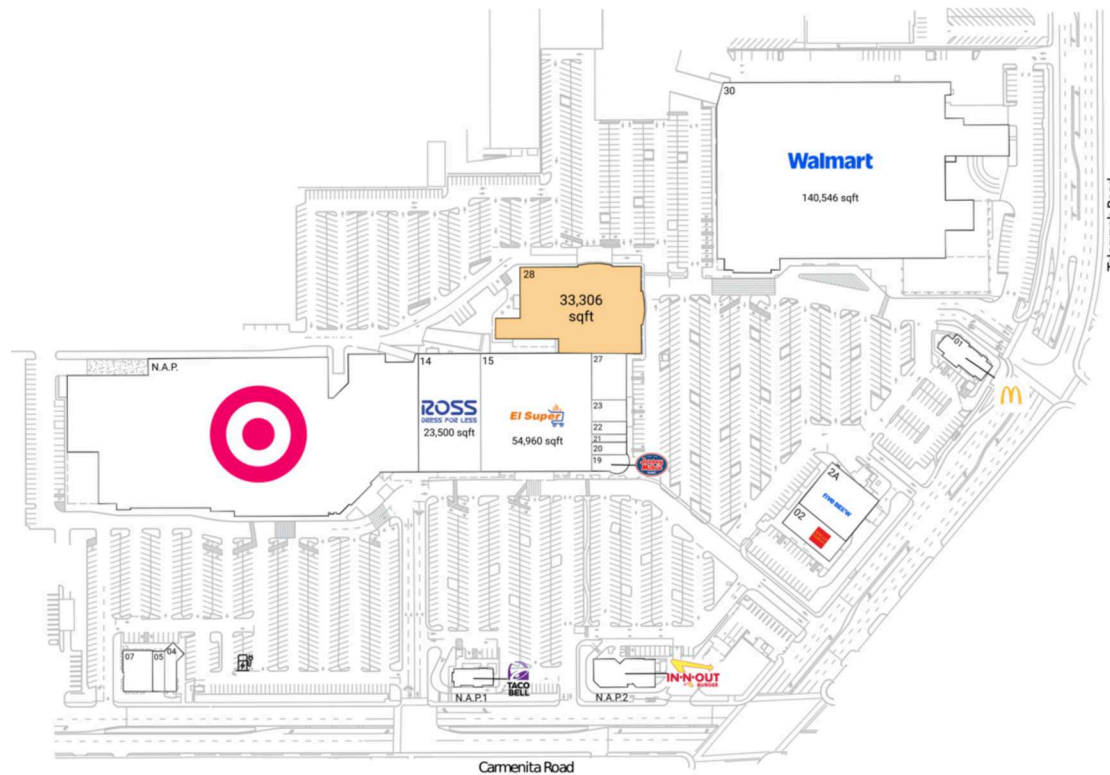

Gateway Plaza - Santa Fe Springs

Los Angeles-Long Beach-Anaheim, CA

33.9392, -118.0479
10531-10639 Carmenita Road | Santa Fe Springs, CA 90670

Available Space

28 33,306 SF

Current Retailers

N.A.P.	Target	133,564 SF
N.A.P.1	Taco Bell	2,095 SF
N.A.P.2	In-N-Out Burger	4,450 SF
01	McDonald's	3,000 SF
02	Wells Fargo	4,300 SF
2A	Five Below	10,584 SF
04	The Flame Broiler	1,350 SF
05	GameStop	1,470 SF
07	Magicland Dental Group Of Sant	3,500 SF
14	Ross Dress For Less	23,500 SF
15	El Super Supermarket	54,960 SF
19	Jersey Mike's Subs	1,400 SF
20	Ono Hawaiian BBQ	1,484 SF
21	Moda Nails	941 SF
22	Beauty 24	1,422 SF
23	La Michoacana Premium	2,761 SF
27	Fashion Q	4,744 SF
30	Walmart	140,546 SF