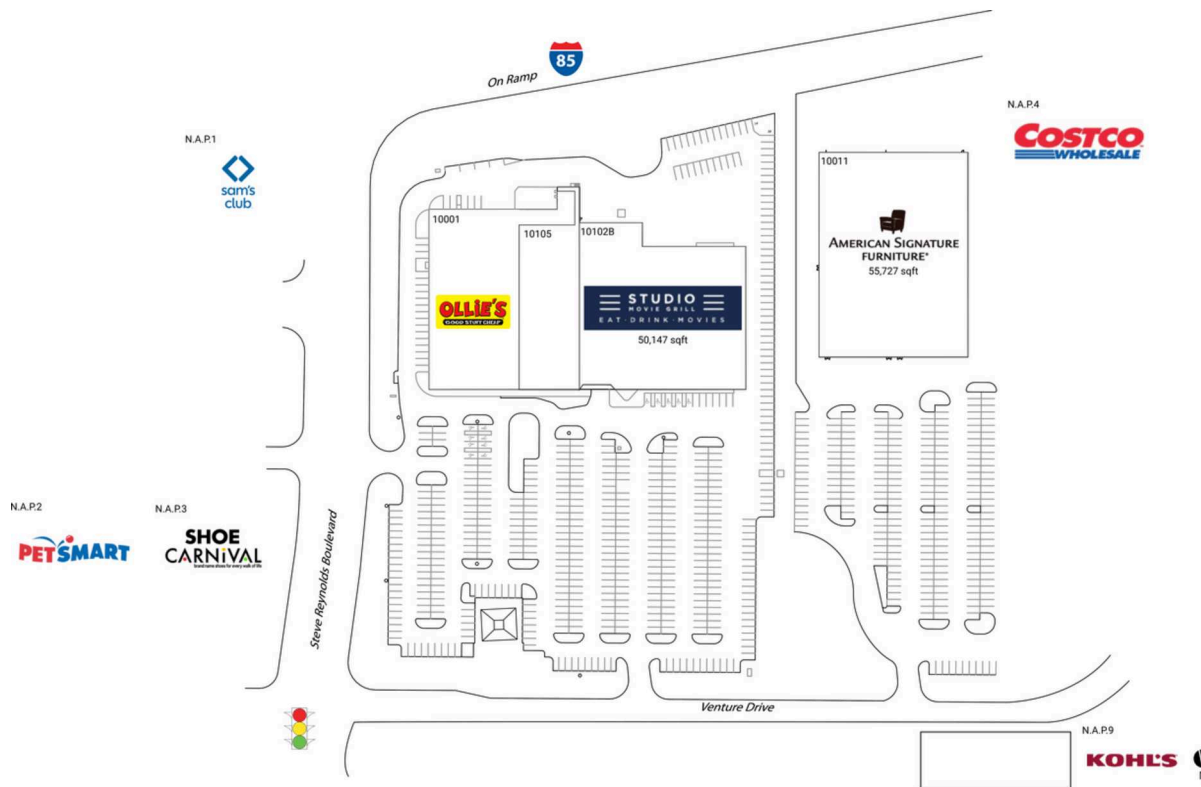

# Venture Pointe

Atlanta-Sandy Springs-Roswell, GA

33.949, -84.141  
3850 Venture Drive | Duluth, GA 30096

## Current Retailers

N.A.P.1	Sam's Club	0 SF
N.A.P.2	PetSmart	0 SF
N.A.P.3	Shoe Carnival	0 SF
N.A.P.4	Costco	0 SF
N.A.P.9	Kohl's	0 SF
10001	Ollie's	32,255 SF
10011	American Signature Furniture	55,727 SF
10102B	Studio Movie Grill	50,147 SF
10105	Lux Lighting	17,043 SF