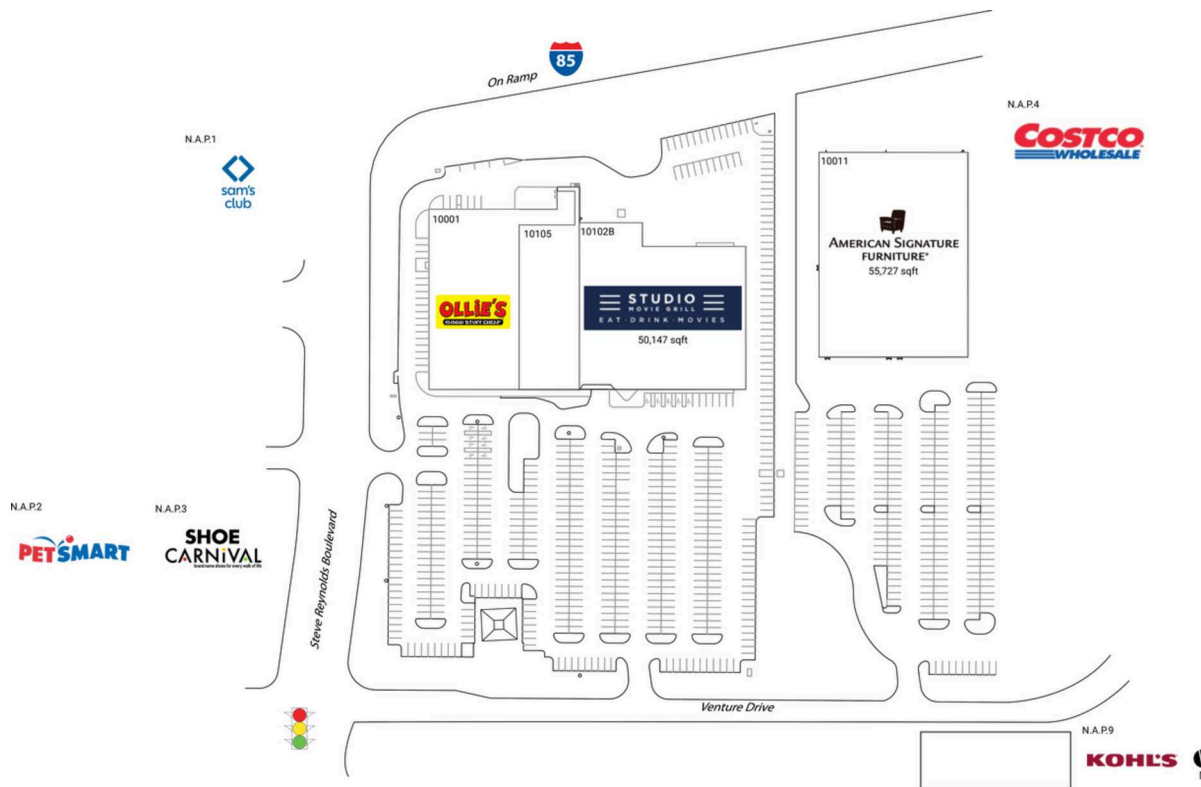

Venture Pointe

Atlanta-Sandy Springs-Roswell, GA

33.949, -84.141
3850 Venture Drive | Duluth, GA 30096

Current Retailers

N.A.P.1	Sam's Club	0 SF
N.A.P.2	PetSmart	0 SF
N.A.P.3	Shoe Carnival	0 SF
N.A.P.4	Costco	0 SF
N.A.P.9	Kohl's	0 SF
10001	Ollie's	32,255 SF
10011	American Signature Furniture	55,727 SF
10102B	Studio Movie Grill	50,147 SF
10105	Lux Lighting	17,043 SF