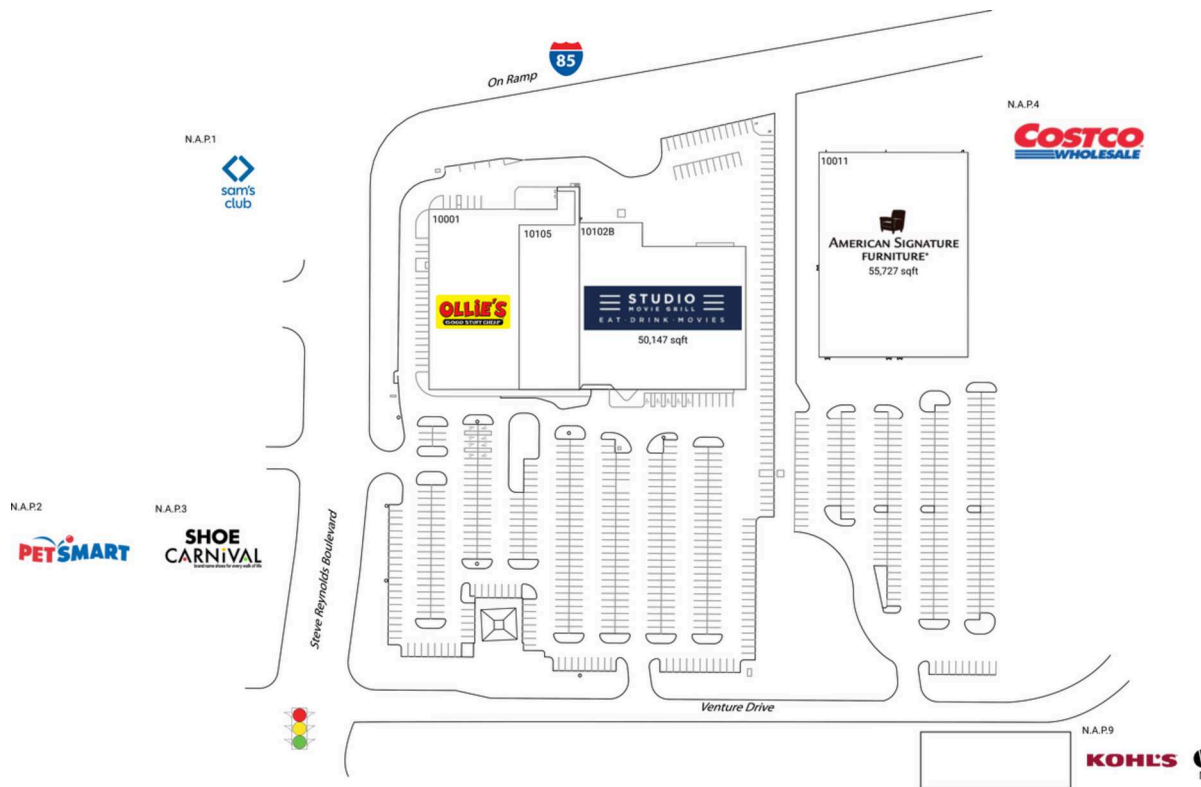

Venture Pointe

Atlanta-Sandy Springs-Alpharetta, GA

33.949, -84.141
3850 Venture Drive | Duluth, GA 30096

Current Retailers

N.A.P.1	Sam's Club	0 SF
N.A.P.2	PetSmart	0 SF
N.A.P.3	Shoe Carnival	0 SF
N.A.P.4	Costco	0 SF
N.A.P.9	Kohl's	0 SF
10001	Ollie's	32,255 SF
10011	American Signature Furniture	55,727 SF
10102B	Studio Movie Grill	50,147 SF
10105	Lux Lighting	17,043 SF