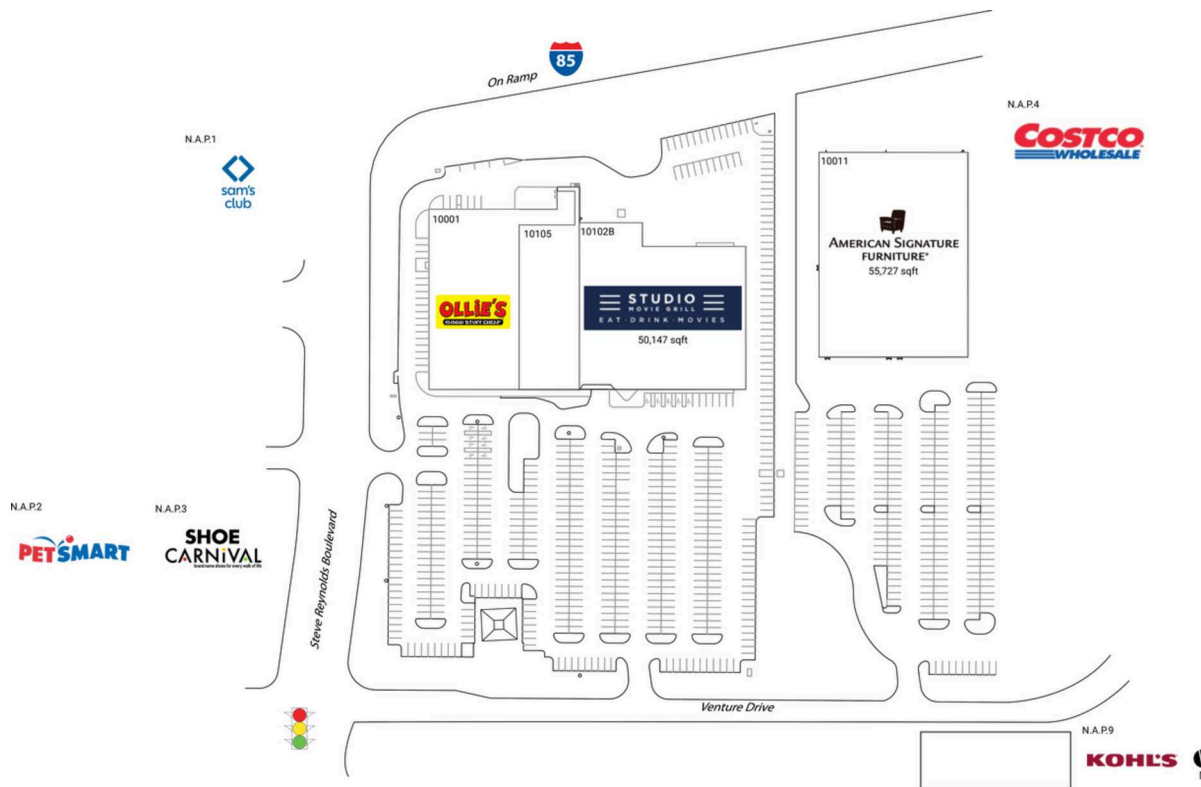

# Venture Pointe

Atlanta-Sandy Springs-Alpharetta, GA

33.949, -84.141  
3850 Venture Drive | Duluth, GA 30096

## Current Retailers

N.A.P.1	Sam's Club	0 SF
N.A.P.2	PetSmart	0 SF
N.A.P.3	Shoe Carnival	0 SF
N.A.P.4	Costco	0 SF
N.A.P.9	Kohl's	0 SF
10001	Ollie's	32,255 SF
10011	American Signature Furniture	55,727 SF
10102B	Studio Movie Grill	50,147 SF
10105	Lux Lighting	17,043 SF