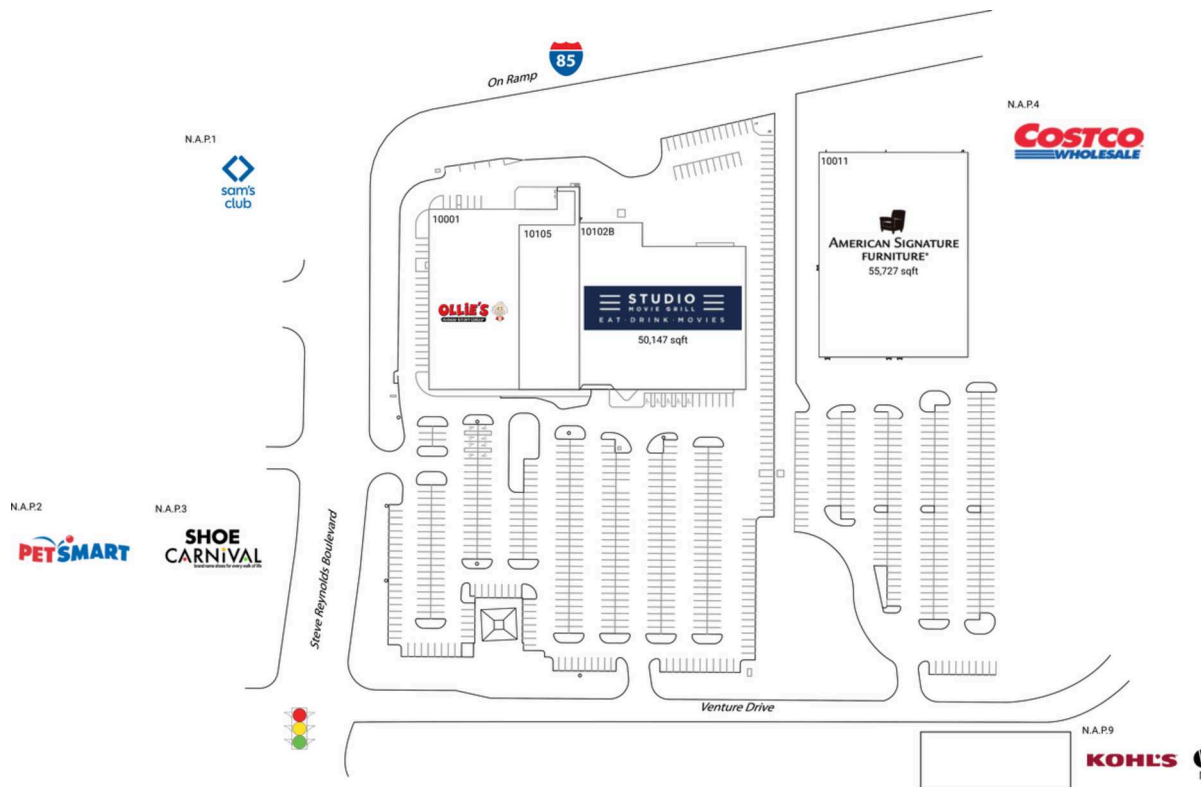

Venture Pointe

Atlanta-Sandy Springs-Roswell, GA

33.949, -84.141
3850 Venture Drive | Duluth, GA 30096

Current Retailers

N.A.P.1	Sam's Club	0 SF
N.A.P.2	PetSmart	0 SF
N.A.P.3	Shoe Carnival	0 SF
N.A.P.4	Costco	0 SF
N.A.P.9	Kohl's	0 SF
10001	Ollie's	32,255 SF
10011	American Signature Furniture	55,727 SF
10102B	Studio Movie Grill	50,147 SF
10105	Lux Lighting	17,043 SF