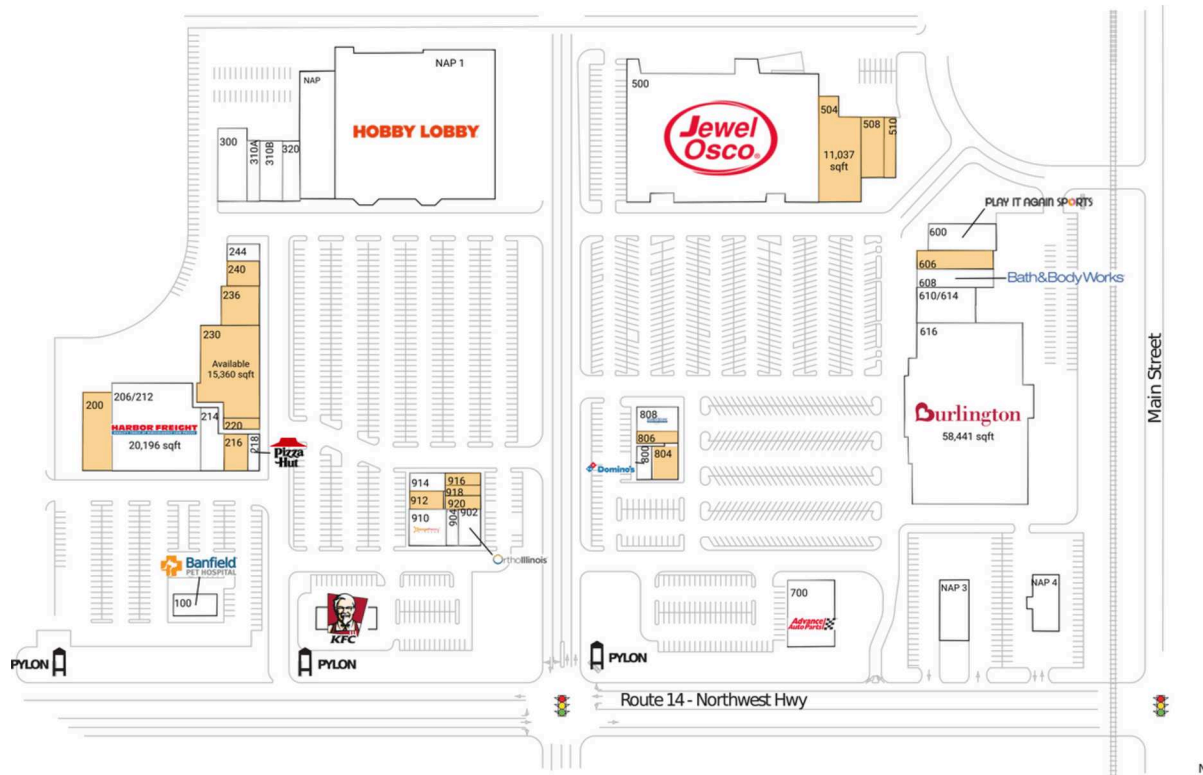

The Commons of Crystal Lake

Chicago-Naperville-Elgin, IL-IN-WI

42.2278, -88.3195

6120-6340 Northwest Hwy | Crystal Lake, IL 60014-7931

Available Space

200	6,500 SF
216	2,400 SF
220	1,260 SF
230	15,360 SF
236	4,014 SF
240	2,310 SF
504	11,037 SF
508	3,860 SF
510	1,980 SF
606	3,900 SF
804	2,700 SF
806	1,200 SF
912	1,710 SF
916	1,200 SF
918	875 SF
920	1,400 SF

Current Retailers

NAP 1	Hobby Lobby	0 SF
NAP 2	KFC	0 SF
NAP 3	NAP 3	0 SF
NAP 4	NAP 4	0 SF
100	Banfield Pet Hospital	4,200 SF
206/212	Harbor Freight	20,196 SF
214	Evolve Chiropractic	3,600 SF
218	Pizza Hut	1,200 SF
244	Beardsley's Barbershop	1,510 SF
300	American Renal Associates	5,880 SF
310A	Heartland Blood Centers	2,500 SF
310B	Alphagraphics	4,000 SF
320	The Break	2,500 SF
500	Jewel-Osco	70,790 SF
600	Play It Again Sports	5,021 SF
608	Bath & Body Works	3,900 SF
610/614	Little Green Apple Hallmark	6,000 SF
616	Burlington	58,441 SF
700	Advance Auto Parts	8,800 SF
800	Domino's Pizza	1,425 SF
808	Hand & Stone Massage & Facial Spa	2,791 SF
902	Ortho Illinois	2,239 SF
904	Tropic Stop Tan	1,100 SF
910	Orangetheory Fitness	3,566 SF
914	El Burrito II	1,695 SF