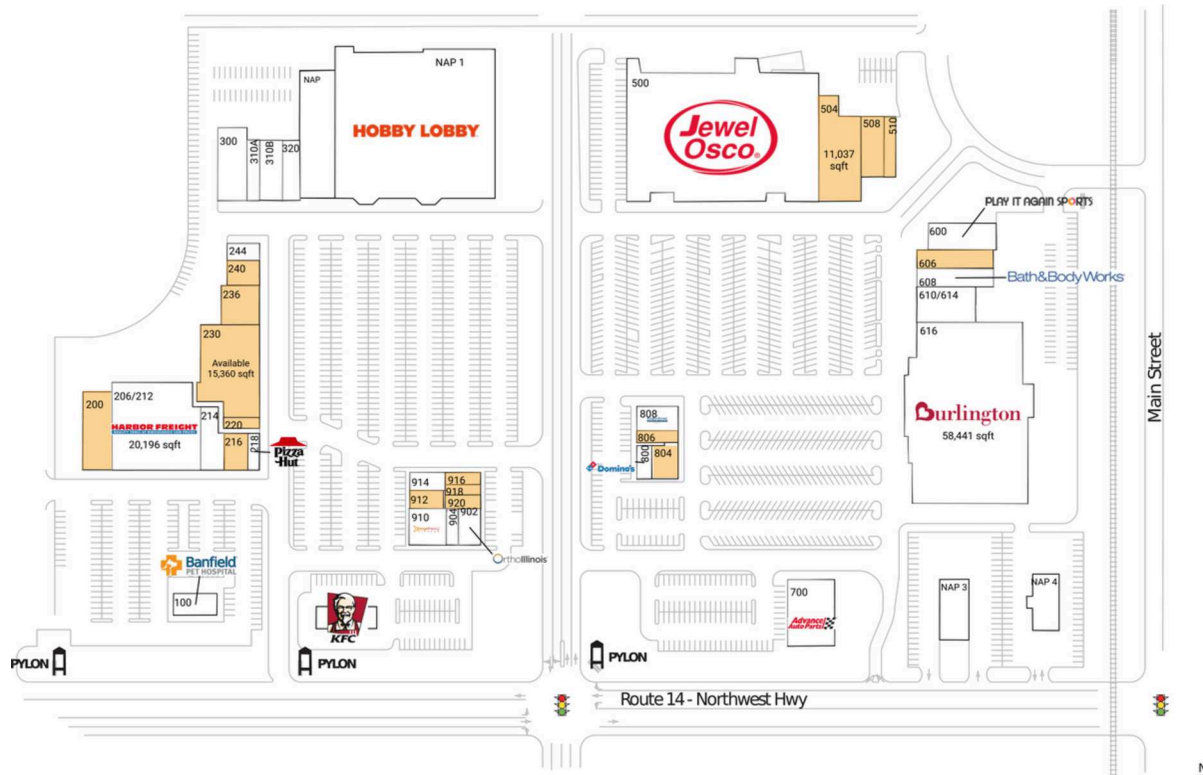

The Commons of Crystal Lake

Chicago-Naperville-Elgin, IL-IN

42.2278, -88.3195
6120-6340 Northwest Hwy | Crystal Lake, IL 60014-7931

4156

Available Space

200	6,500 SF
216	2,400 SF
220	1,260 SF
230	15,360 SF
236	4,014 SF
240	2,310 SF
504	11,037 SF
508	3,860 SF
510	1,980 SF
606	3,900 SF
804	2,700 SF
806	1,200 SF
912	1,710 SF
916	1,200 SF
918	875 SF
920	1,400 SF

Current Retailers

NAP 1	Hobby Lobby	0 SF
NAP 2	KFC	0 SF
NAP 3	NAP 3	0 SF
NAP 4	NAP 4	0 SF
100	Banfield Pet Hospital	4,200 SF
206/212	Harbor Freight	20,196 SF
214	Evolve Chiropractic	3,600 SF
218	Pizza Hut	1,200 SF
244	Beardsley's Barbershop	1,510 SF
300	American Renal Associates	5,880 SF
310A	Heartland Blood Centers	2,500 SF
310B	Alphagraphics	4,000 SF
320	The Break	2,500 SF
500	Jewel-Osco	70,790 SF
600	Play It Again Sports	5,021 SF
608	Bath & Body Works	3,900 SF
610/614	Little Green Apple Hallmark	6,000 SF
616	Burlington	58,441 SF
700	Advance Auto Parts	8,800 SF
800	Domino's Pizza	1,425 SF
808	Hand & Stone Massage & Facial Spa	2,791 SF
902	Ortho Illinois	2,239 SF
904	Tropic Stop Tan	1,100 SF
910	Orangetheory Fitness	3,566 SF
914	El Burrito II	1,695 SF