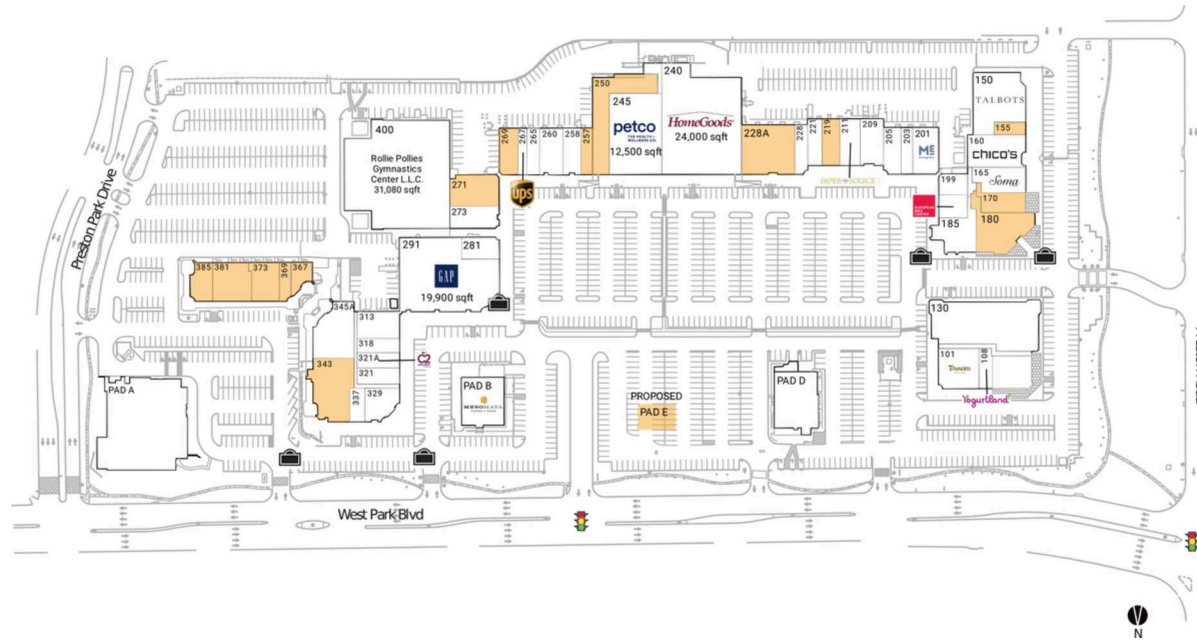

# Preston Park Village

Dallas-Fort Worth-Arlington, TX

33.0259, -96.7916

1900 Preston Road | Plano, TX 75093

## Available Space

155	1,498 SF
170	2,957 SF
180	6,196 SF
219	2,449 SF
228A	7,600 SF
250	8,800 SF
257	1,600 SF
269	2,560 SF
271	4,500 SF
343	6,905 SF
367	1,709 SF
369	1,480 SF
373	2,565 SF
381	4,371 SF
385	2,480 SF

## Pad Opportunities

PAD E	0 SF/0
-------	--------

## Current Retailers

PAD A	Katy Ice House	5,425 SF		Craftsman	
PAD B	Meso Maya Comida	6,117 SF	228	Gals On And Off The Green	2,047 SF
	Y Copas			HomeGoods	24,000 SF
PAD D	Steve Fields Steak & Lobster	6,932 SF	240	Petco	12,500 SF
			245	Cotton Island	2,440 SF
101	Panera Bread	4,462 SF	258	Animal Crackers	3,220 SF
108	Yogurtland	1,678 SF	260	Eye Gallery	1,760 SF
111	Snooze An A.M. Eatery	3,514 SF	265	The UPS Store	1,200 SF
			267	White House / Black Market	3,236 SF
130	Luxe Design & Furnishings	13,830 SF	273	Semper Laser	1,198 SF
			281	Gap	19,900 SF
150	Talbots	7,992 SF	291	AAA	3,353 SF
160	Chico's	5,535 SF	313	Amazing Lash Studio	1,750 SF
165	Soma By Chico's	3,400 SF	318	Sota Weight Loss	1,983 SF
185	Soft Surroundings	4,668 SF	321A	C2 Education	1,450 SF
195	European Wax Center	1,747 SF	329	Pie Tap	2,568 SF
			337	Hotworx	1,800 SF
199	Toni & Guy USA	1,692 SF	345A	Sola Salon Studios	6,185 SF
201	Massage Envy	3,500 SF	400	Rolie Pollies Gymnastics Center L.L.C.	31,080 SF
203	Mia Fiori	1,603 SF			
205	Fine Art Pianos	2,357 SF			
209	Majestic Nails	3,200 SF			
211	Paper Source	2,800 SF			
221	James Avery	2,000 SF			