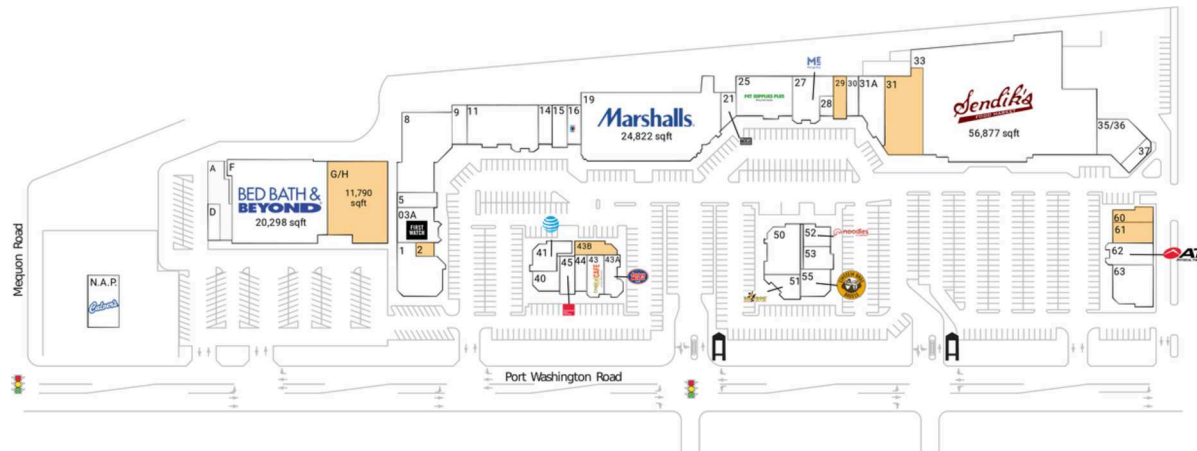

Mequon Pavilions

Milwaukee-Waukesha, WI

43.2178, -87.9229

10930 N Port Washington Road | Mequon, WI 53092-5031

Available Space

G/H	11,790 SF
2	592 SF
29	1,498 SF
31	6,500 SF
43B	1,382 SF
60	1,502 SF
61	2,656 SF

Current Retailers

A	CycleBar	3,284 SF	33	Sendik's Food Market	56,877 SF
D	One Hour Martinizing	1,167 SF	35/36	Hassless Mattress	3,357 SF
F	Bed Bath & Beyond	20,298 SF	37	Elite Nutrition	950 SF
N.A.P.	Culver's	0 SF	40	Shopko Optical Center	1,455 SF
1	Chancery Restaurant	5,808 SF	41	AT&T	2,265 SF
03A	First Watch	4,030 SF	43	Tropical Smoothie Cafe	1,574 SF
5	Hart Hearing Care Center	1,376 SF	43A	Jersey Mike's Subs	1,491 SF
8	D1 Training	9,038 SF	44	Great Clips	1,332 SF
9	Mathnasium	1,540 SF	45	European Wax Center	1,320 SF
11	Pure Hockey	8,423 SF	50	Game Universe	4,300 SF
14	Cell Phone Repair	1,480 SF	51	Big Frog Custom T-Shirts & More	1,869 SF
15	Wild Birds Unlimited	1,673 SF	52	Noodles & Company	2,352 SF
16	StretchLab	1,540 SF	53	The Cluckery	1,155 SF
19	Marshalls	24,822 SF	55	Einstein Bros. Bagels	2,351 SF
21	The Joint Chiropractic	1,285 SF	62	ATI Physical Therapy	2,764 SF
25	Pet Supplies Plus	6,963 SF	63	Neroli Salon And Spa	4,021 SF
27	Massage Envy	3,731 SF			
28	Edward Jones	700 SF			
30	The UPS Store	1,390 SF			
31A	Fred Astaire Dance Studio	5,012 SF			