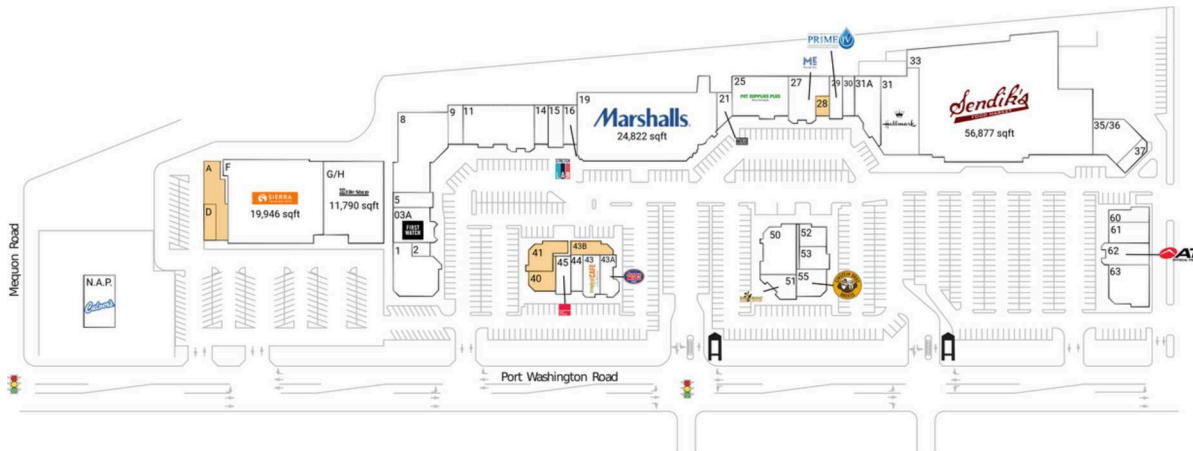

Mequon Pavilions

Milwaukee-Waukesha, WI

43.2178, -87.9229

10930 N Port Washington Road | Mequon, WI 53092-5031

Available Space

A	3,284 SF
D	1,167 SF
28	700 SF
40	1,455 SF
41	2,265 SF
43B	1,382 SF

Current Retailers

F	Sierra Trading Post	19,946 SF	31	Hallmark	6,014 SF
G/H	The Tile Shop	11,790 SF	31A	Fred Astaire	5,012 SF
N.A.P.	Culver's	0 SF	33	Dance Studio	
1	Chancery Restaurant	5,808 SF	35/36	Sendik's Food Market	56,877 SF
2	Alteration	592 SF	37	Hassless Mattress	3,357 SF
03A	First Watch	4,030 SF	43	Elite Nutrition	950 SF
5	Hart Hearing Care Center	1,376 SF	43A	Tropical Smoothie Cafe	1,574 SF
8	D1 Training	9,038 SF	44	Jersey Mike's Subs	1,491 SF
9	Mathnasium	1,540 SF	45	Great Clips	1,332 SF
11	Pure Hockey	8,423 SF	50	European Wax Center	1,320 SF
14	Allure Intimate Apparel	1,480 SF	51	Game Universe	4,300 SF
15	Wild Birds Unlimited	1,673 SF	52	Big Frog Custom T-Shirts & More	1,869 SF
16	StretchLab	1,540 SF	53	Taco Pros	2,352 SF
19	Marshalls	24,822 SF	55	Yen Ching Express	1,155 SF
21	The Joint Chiropractic	1,285 SF	60	Einstein Bros. Bagels	2,351 SF
25	Pet Supplies Plus	6,963 SF	61	Bliss Nails & Spa	1,502 SF
27	Massage Envy	3,731 SF	62	Club Champion	2,656 SF
29	Prime IV Hydration & Wellness	1,498 SF	63	ATI Physical Therapy	2,764 SF
30	The UPS Store	1,390 SF		Neroli Salon And Spa	4,021 SF