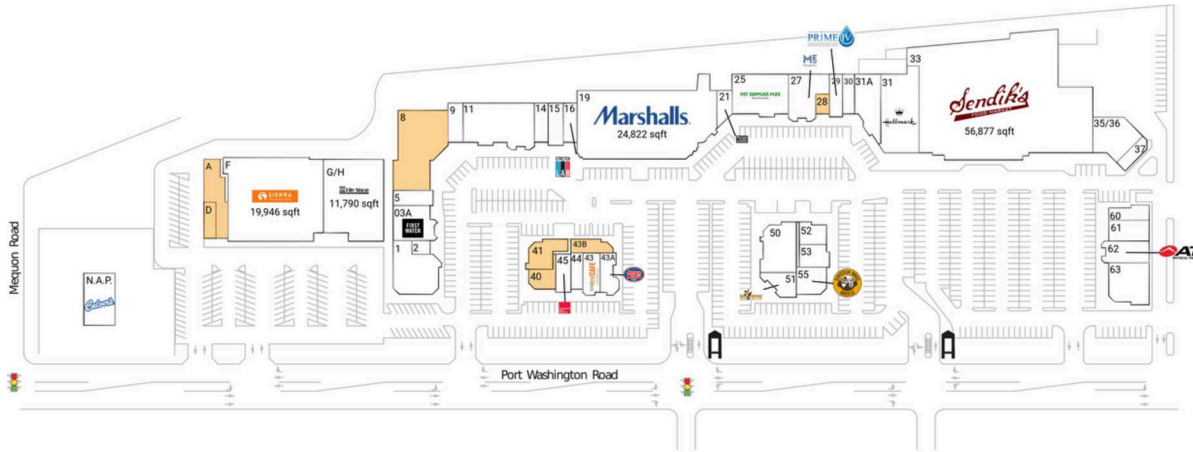

Mequon Pavilions

Milwaukee-Waukesha, WI

43.2178, -87.9229

10930 N Port Washington Road | Mequon, WI 53092-5031

Available Space

| | |
|-----|----------|
| A | 3,284 SF |
| D | 1,167 SF |
| 8 | 9,038 SF |
| 28 | 700 SF |
| 40 | 1,455 SF |
| 41 | 2,265 SF |
| 43B | 1,382 SF |

Current Retailers

| | | | | | |
|--------|-------------------------------|-----------|-------|---------------------------------|-----------|
| F | Sierra Trading Post | 19,946 SF | | Studio | |
| G/H | The Tile Shop | 11,790 SF | 33 | Sendik's Food Market | 56,877 SF |
| N.A.P. | Culver's | 0 SF | | Hassless Mattress | 3,357 SF |
| 1 | Chancery Restaurant | 5,808 SF | 35/36 | Elite Nutrition | 950 SF |
| 2 | Alteration | 592 SF | 43 | Tropical Smoothie Cafe | 1,574 SF |
| 03A | First Watch | 4,030 SF | | Jersey Mike's Subs | 1,491 SF |
| 5 | Hart Hearing Care Center | 1,376 SF | 43A | Great Clips | 1,332 SF |
| 9 | Mathnasium | 1,540 SF | 44 | European Wax Center | 1,320 SF |
| 11 | Pure Hockey | 8,423 SF | 45 | Game Universe | 4,300 SF |
| 14 | Allure Intimate Apparel | 1,480 SF | 50 | Big Frog Custom T-Shirts & More | 1,869 SF |
| 15 | Wild Birds Unlimited | 1,673 SF | 51 | Taco Pros | 2,352 SF |
| 16 | StretchLab | 1,540 SF | 52 | Yen Ching Express | 1,155 SF |
| 19 | Marshalls | 24,822 SF | 53 | Einstein Bros. Bagels | 2,351 SF |
| 21 | The Joint Chiropractic | 1,285 SF | 55 | Bliss Nails & Spa | 1,502 SF |
| 25 | Pet Supplies Plus | 6,963 SF | 60 | Club Champion | 2,656 SF |
| 27 | Massage Envy | 3,731 SF | 61 | ATI Physical Therapy | 2,764 SF |
| 29 | Prime IV Hydration & Wellness | 1,498 SF | 62 | Neroli Salon And Spa | 4,021 SF |
| 30 | The UPS Store | 1,390 SF | 63 | | |
| 31 | Hallmark | 6,014 SF | | | |
| 31A | Fred Astaire Dance | 5,012 SF | | | |