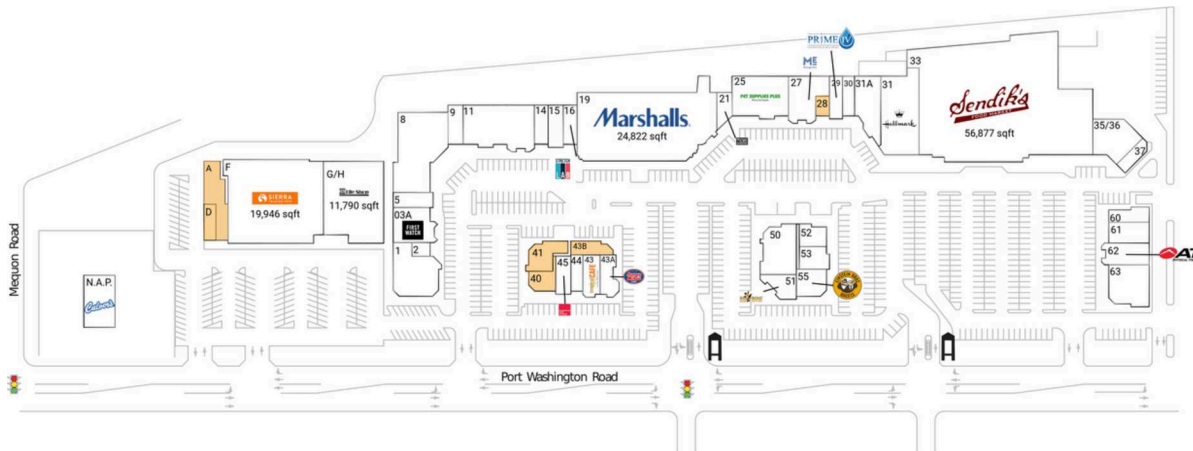

# Mequon Pavilions

Milwaukee-Waukesha, WI

43.2178, -87.9229

10930 N Port Washington Road | Mequon, WI 53092-5031

## Available Space

A	3,284 SF
D	1,167 SF
28	700 SF
40	1,455 SF
41	2,265 SF
43B	1,382 SF

## Current Retailers

F	Sierra Trading Post	19,946 SF	31A	Fred Astaire Dance Studio	5,012 SF
G/H	The Tile Shop	11,790 SF		Sendik's Food Market	56,877 SF
N.A.P.	Culver's	0 SF	33	Hassless Mattress	3,357 SF
1	Chancery Restaurant	5,808 SF	35/36	Elite Nutrition	950 SF
2	Alteration	592 SF	37	Tropical Smoothie Cafe	1,574 SF
03A	First Watch	4,030 SF	43	Jersey Mike's Subs	1,491 SF
5	Hart Hearing Care Center	1,376 SF	43A	Great Clips	1,332 SF
8	D1 Training	9,038 SF	44	European Wax Center	1,320 SF
9	Mathnasium	1,540 SF	45	Game Universe	4,300 SF
11	Pure Hockey	8,423 SF	50	Big Frog Custom T-Shirts & More	1,869 SF
14	Allure Intimate Apparel	1,480 SF	51	Taco Pros	2,352 SF
15	Wild Birds Unlimited	1,673 SF	52	Yen Ching Express	1,155 SF
16	StretchLab	1,540 SF	53	Einstein Bros. Bagels	2,351 SF
19	Marshalls	24,822 SF	55	Bliss Nails & Spa	1,502 SF
21	The Joint Chiropractic	1,285 SF	60	Club Champion	2,656 SF
25	Pet Supplies Plus	6,963 SF	61	ATI Physical Therapy	2,764 SF
27	Massage Envy	3,731 SF	62	Neroli Salon And Spa	4,021 SF
29	Prime IV Hydration & Wellness	1,498 SF	63		
30	The UPS Store	1,390 SF			
31	Hallmark	6,014 SF			