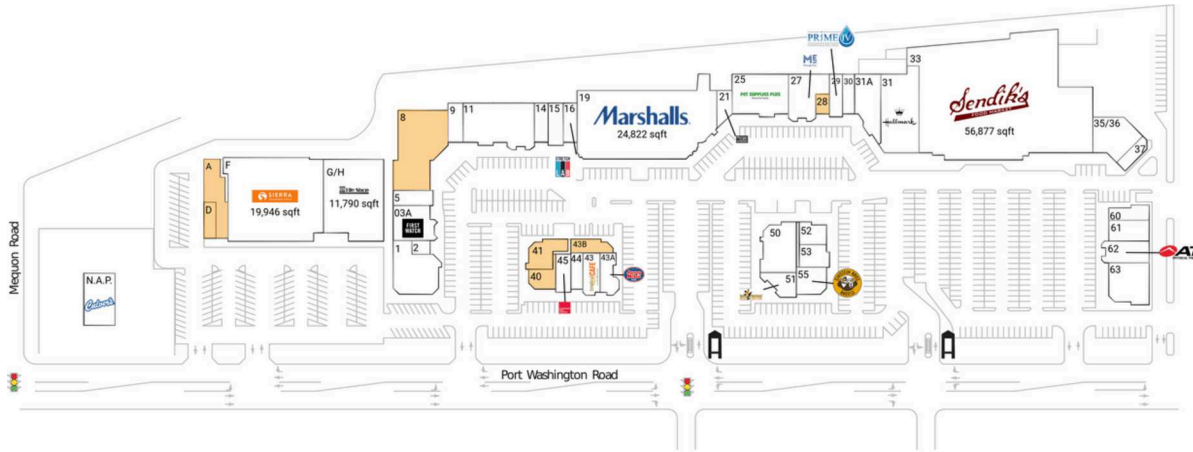

Mequon Pavilions

Milwaukee-Waukesha, WI

43.2178, -87.9229

10930 N Port Washington Road | Mequon, WI 53092-5031

Available Space

A	3,284 SF
D	1,167 SF
8	9,038 SF
28	700 SF
40	1,455 SF
41	2,265 SF
43B	1,382 SF

Current Retailers

F	Sierra Trading Post	19,946 SF		Studio	
G/H	The Tile Shop	11,790 SF	33	Sendik's Food Market	56,877 SF
N.A.P.	Culver's	0 SF		Hassless Mattress	3,357 SF
1	Chancery Restaurant	5,808 SF	35/36	Elite Nutrition	950 SF
2	Alteration	592 SF	43	Tropical Smoothie Cafe	1,574 SF
03A	First Watch	4,030 SF		Jersey Mike's Subs	1,491 SF
5	Hart Hearing Care Center	1,376 SF	43A	Great Clips	1,332 SF
9	Mathnasium	1,540 SF	44	European Wax Center	1,320 SF
11	Pure Hockey	8,423 SF	45	Game Universe	4,300 SF
14	Allure Intimate Apparel	1,480 SF	50	Big Frog Custom T-Shirts & More	1,869 SF
15	Wild Birds Unlimited	1,673 SF	51	Taco Pros	2,352 SF
16	StretchLab	1,540 SF	52	Yen Ching Express	1,155 SF
19	Marshalls	24,822 SF	53	Einstein Bros. Bagels	2,351 SF
21	The Joint Chiropractic	1,285 SF	55	Bliss Nails & Spa	1,502 SF
25	Pet Supplies Plus	6,963 SF	60	Club Champion	2,656 SF
27	Massage Envy	3,731 SF	61	ATI Physical Therapy	2,764 SF
29	Prime IV Hydration & Wellness	1,498 SF	62	Neroli Salon And Spa	4,021 SF
30	The UPS Store	1,390 SF	63		
31	Hallmark	6,014 SF			
31A	Fred Astaire Dance	5,012 SF			