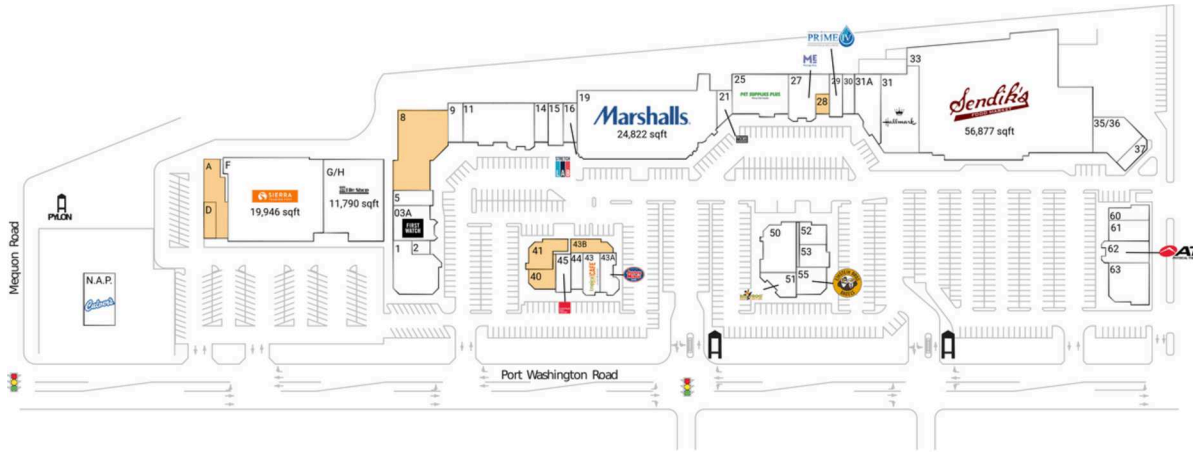

# Mequon Pavilions

Milwaukee-Waukesha, WI

43.2178, -87.9229

10930 N Port Washington Road | Mequon, WI 53092-5031

## Available Space

A	3,284 SF
D	1,167 SF
8	9,038 SF
28	700 SF
40	1,455 SF
41	2,265 SF
43B	1,382 SF

## Current Retailers

F	Sierra Trading Post	19,946 SF		Studio	
G/H	The Tile Shop	11,790 SF	33	Sendik's Food Market	56,877 SF
N.A.P.	Culver's	0 SF		Hassless Mattress	3,357 SF
1	Chancery Restaurant	5,808 SF	35/36	Elite Nutrition	950 SF
2	Alteration	592 SF	43	Tropical Smoothie Cafe	1,574 SF
03A	First Watch	4,030 SF		Jersey Mike's Subs	1,491 SF
5	Hart Hearing Care Center	1,376 SF	43A	Great Clips	1,332 SF
			44	European Wax Center	1,320 SF
9	Mathnasium	1,540 SF	45	Game Universe	4,300 SF
11	Pure Hockey	8,423 SF		Big Frog Custom T-Shirts & More	1,869 SF
14	Allure Intimate Apparel	1,480 SF	50	Taco Pros	2,352 SF
15	Wild Birds Unlimited	1,673 SF	51	Yen Ching Express	1,155 SF
16	StretchLab	1,540 SF	52	Einstein Bros. Bagels	2,351 SF
19	Marshalls	24,822 SF	53	Bliss Nails & Spa	1,502 SF
21	The Joint Chiropractic	1,285 SF	55	Club Champion	2,656 SF
25	Pet Supplies Plus	6,963 SF	60	ATI Physical Therapy	2,764 SF
27	Massage Envy	3,731 SF	61	Neroli Salon And Spa	4,021 SF
29	Prime IV Hydration & Wellness	1,498 SF	62		
30	The UPS Store	1,390 SF	63		
31	Hallmark	6,014 SF			
31A	Fred Astaire Dance	5,012 SF			