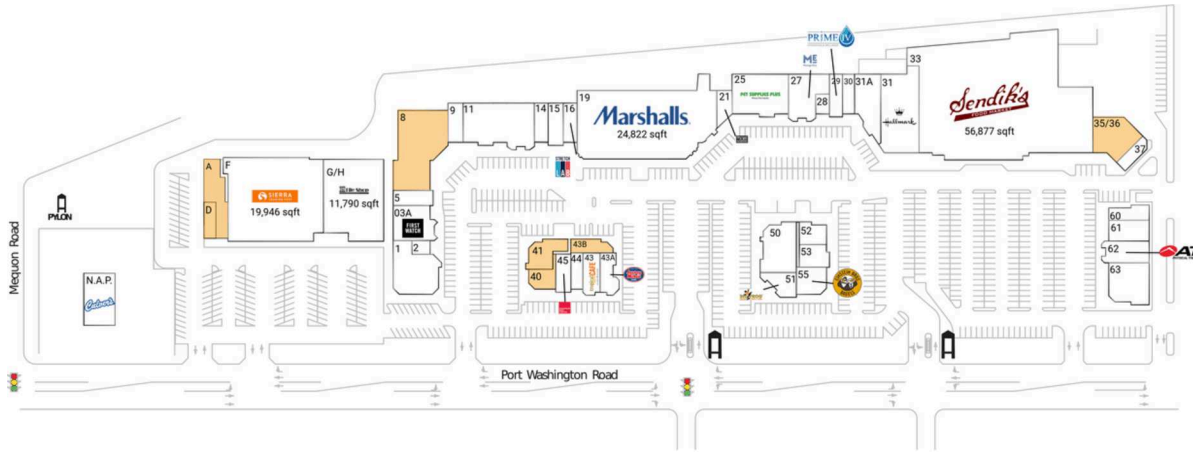

Mequon Pavilions

Milwaukee-Waukesha, WI

43.2178, -87.9229

10930 N Port Washington Road | Mequon, WI 53092-5031

Available Space

A	3,284 SF
D	1,167 SF
8	9,038 SF
35/36	3,357 SF
40	1,455 SF
41	2,265 SF
43B	1,382 SF

Current Retailers

F	Sierra Trading Post	19,946 SF	31A	Fred Astaire Dance Studio	5,012 SF
G/H	The Tile Shop	11,790 SF		Sendika's Food Market	56,877 SF
N.A.P.	Culver's	0 SF	33	Elite Nutrition	950 SF
1	Chancery Restaurant	5,808 SF		Tropical Smoothie Cafe	1,574 SF
2	Alteration	592 SF	43	Jersey Mike's Subs	1,491 SF
03A	First Watch	4,030 SF	44	Great Clips	1,332 SF
5	Hart Hearing Care Center	1,376 SF	43A	European Wax Center	1,320 SF
9	Mathnasium	1,540 SF	45	Game Universe	4,300 SF
11	Pure Hockey	8,423 SF		Big Frog Custom T-Shirts & More	1,869 SF
14	Allure Intimate Apparel	1,480 SF	50	Taco Pros	2,352 SF
15	Wild Birds Unlimited	1,673 SF	51	Yen Ching Express	1,155 SF
16	StretchLab	1,540 SF	52	Einstein Bros. Bagels	2,351 SF
19	Marshalls	24,822 SF	53	Bliss Nails & Spa	1,502 SF
21	The Joint Chiropractic	1,285 SF	55	Club Champion	2,656 SF
25	Pet Supplies Plus	6,963 SF	60	ATI Physical Therapy	2,764 SF
27	Massage Envy	3,731 SF	61	Neroli Salon And Spa	4,021 SF
28	Klinke Cleaners	700 SF	62		
29	Prime IV Hydration & Wellness	1,498 SF	63		
30	The UPS Store	1,390 SF			
31	Hallmark	6,014 SF			