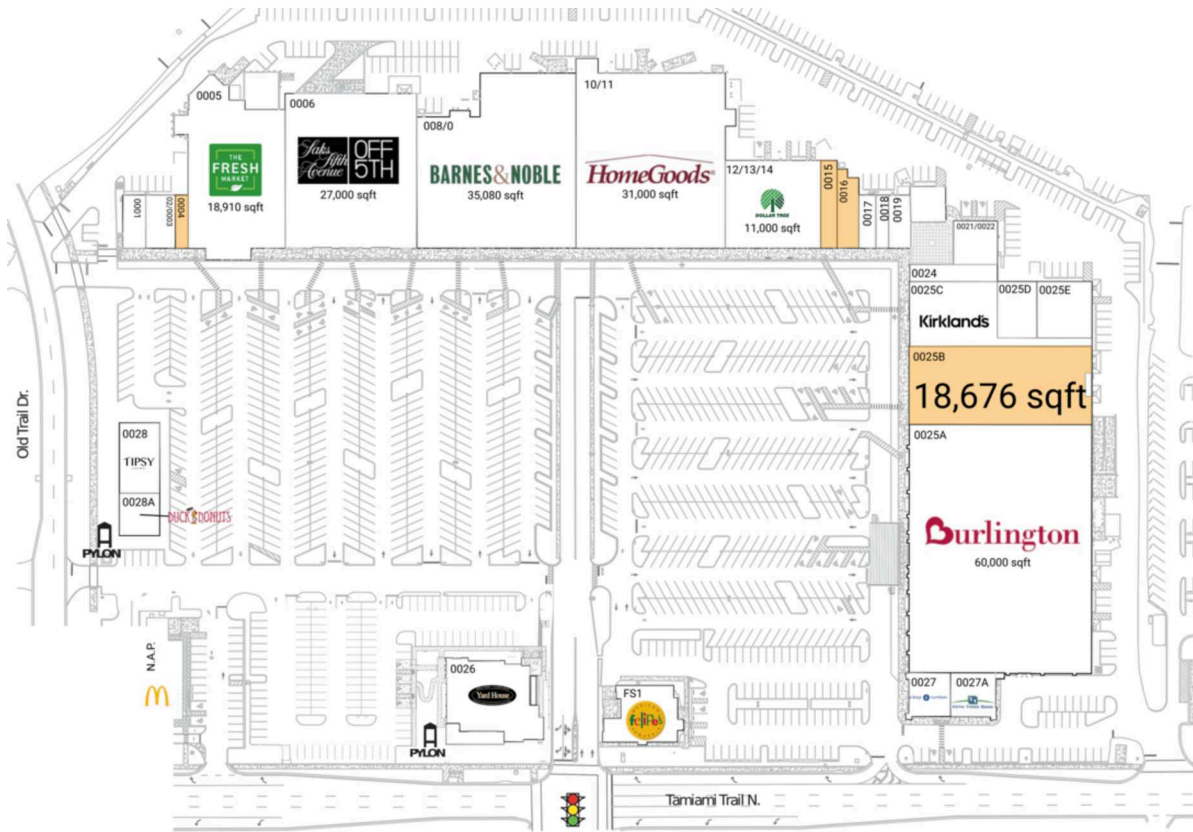

Park Shore Plaza

Naples-Marco Island, FL

26.1992, -81.8004
4111-4383 Tamiami Trail North | Naples, FL 34103

4118

Available Space

0004	900 SF
0015	2,000 SF
0016	2,000 SF
0025B	18,676 SF

Current Retailers

FS1	Filipe's Mexican Taqueria	5,400 SF
N.A.P.	McDonald's	0 SF
0001	Peppi's Pizzeria	1,500 SF
02/0003	Pro Nails Salon	2,100 SF
0005	The Fresh Market	18,910 SF
0006	Saks Fifth Avenue OFF 5th	27,000 SF
008/0	Barnes & Noble	35,080 SF
10/11	HomeGoods	31,000 SF
12/13/14	Dollar Tree	11,000 SF
0017	The Spot Barbershop	1,200 SF
0018	Society Wine Bar	900 SF
0019	Creme De La Creme	1,500 SF
0021/0022	L'Escargot 41	4,100 SF
0024	Smart Floors	2,000 SF
0025A	Burlington	60,000 SF
0025C	Kirkland's	7,861 SF
0025D	Let's Dance With Me	2,500 SF
0025E	Smart Floors Outlet	4,321 SF
0026	Yard House	8,000 SF
0027	Sleep Number	2,600 SF
0027A	Fifth Third Bank	2,400 SF
0028	Topsy Salon Bar	2,800 SF
0028A	Duck Donuts	1,200 SF