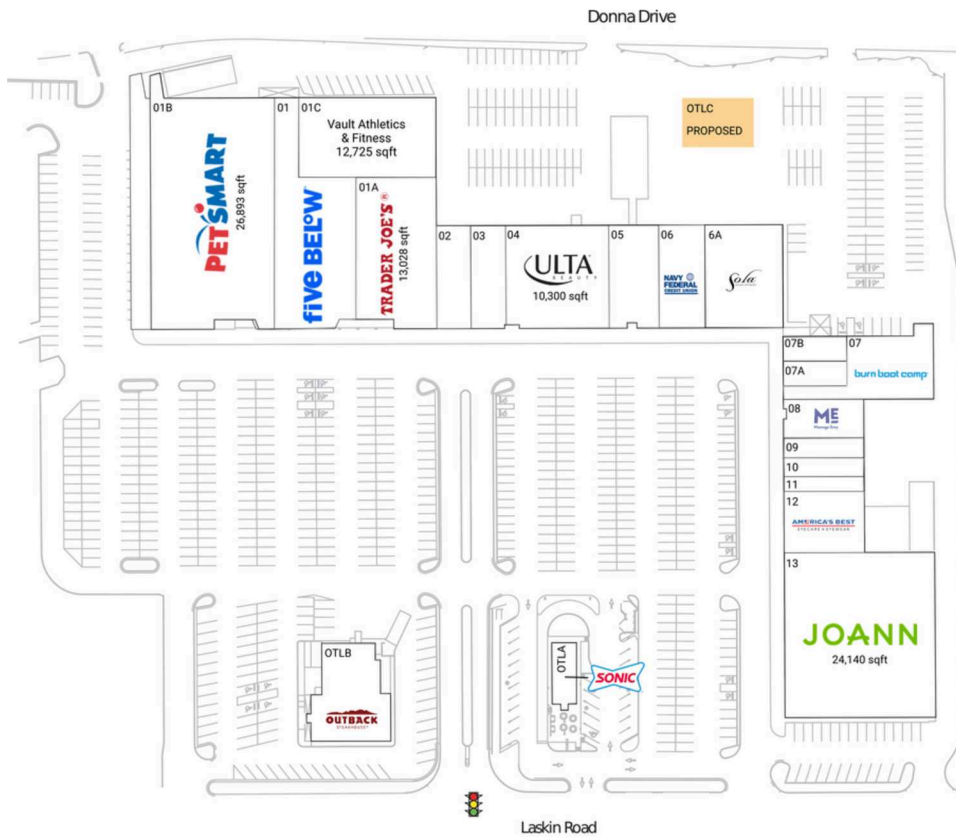

Hilltop Plaza

Virginia Beach-Chesapeake-Norfolk, VA-NC

36.8492, -76.0255
1725 Laskin Road | Virginia Beach, VA 23454

Pad Opportunities

OTLC Pad 0 SF/0

Current Retailers

OTLA	SONIC	1,482 SF
OTLB	Outback Steakhouse	6,437 SF
01	Five Below	10,042 SF
01A	Trader Joe's	13,028 SF
01B	PetSmart	26,893 SF
01C	Vault Athletics & Fitness	12,725 SF
02	Pho '79	3,200 SF
03	Guadalaraja Mexican Restaurant	3,500 SF
04	Ulta Beauty	10,300 SF
05	Chesapeake Bay Dive & Aquatic Center	5,000 SF
06	Navy Federal Credit Union	4,100 SF
6A	Sola Salon	8,280 SF
07	Burn Boot Camp	5,850 SF
07A	Hotworx	2,000 SF
07B	Vibrant Wave Boutique & Collectables	1,501 SF
08	Massage Envy	3,016 SF
09	European Wax Center	1,600 SF
10	Envy Nails	1,334 SF
11	Sharkey's Cuts For Kids	1,200 SF
12	America's Best Contacts & Eyeglasses	4,672 SF
13	JOANN Fabric And Craft Stores	24,140 SF

5213