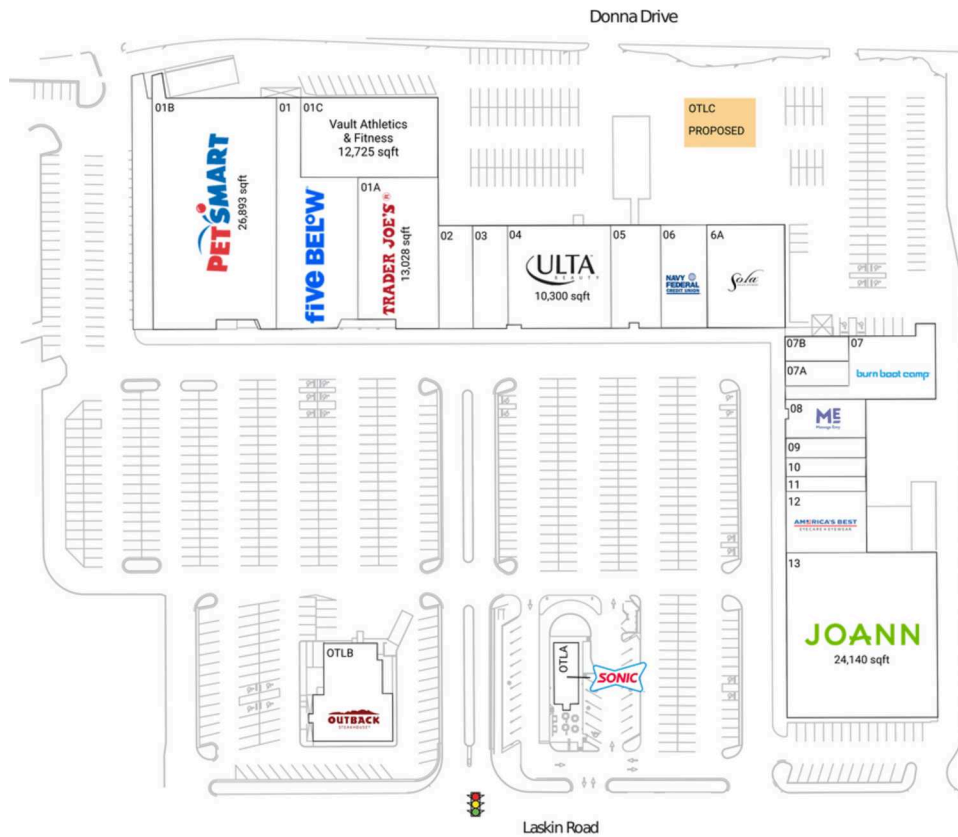

# Hilltop Plaza

Virginia Beach-Chesapeake-Norfolk, VA-NC

36.8492, -76.0255  
1725 Laskin Road | Virginia Beach, VA 23454

## Pad Opportunities

OTLC Pad 0 SF/0

## Current Retailers

OTLA	SONIC	1,482 SF
OTLB	Outback Steakhouse	6,437 SF
01	Five Below	10,042 SF
01A	Trader Joe's	13,028 SF
01B	PetSmart	26,893 SF
01C	Vault Athletics & Fitness	12,725 SF
02	Pho '79	3,200 SF
03	Guadalaraja Mexican Restaurant	3,500 SF
04	Ulta Beauty	10,300 SF
05	Chesapeake Bay Dive & Aquatic Center	5,000 SF
06	Navy Federal Credit Union	4,100 SF
06A	Sola Salon	8,280 SF
07	Burn Boot Camp	5,850 SF
07A	Hotworx	2,000 SF
07B	Vibrant Wave Boutique & Collectables	1,501 SF
08	Massage Envy	3,016 SF
09	European Wax Center	1,600 SF
10	Envy Nails	1,334 SF
11	Sharkey's Cuts For Kids	1,200 SF
12	America's Best Contacts & Eyeglasses	4,672 SF
13	JOANN Fabric And Craft Stores	24,140 SF