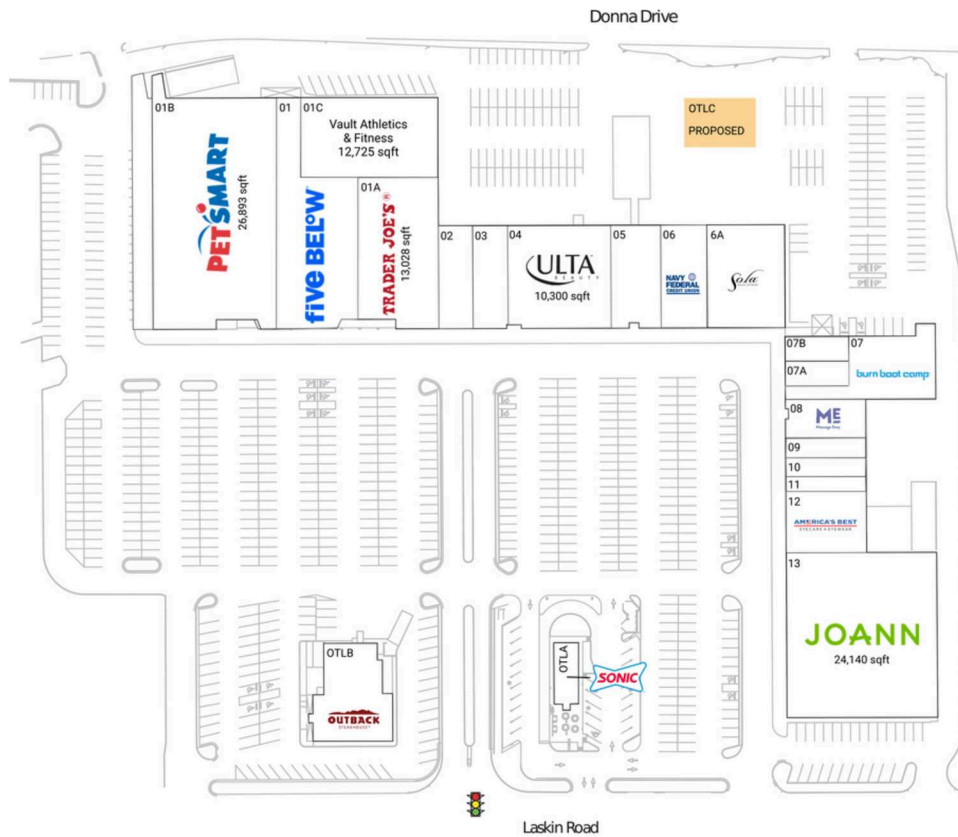

Hilltop Plaza

Virginia Beach-Chesapeake-Norfolk, VA-NC

36.8492, -76.0255
1725 Laskin Road | Virginia Beach, VA 23454

Pad Opportunities

OTLC Pad 0 SF/0

Current Retailers

OTLA	SONIC	1,482 SF
OTLB	Outback Steakhouse	6,437 SF
01	Five Below	10,042 SF
01A	Trader Joe's	13,028 SF
01B	PetSmart	26,893 SF
01C	Vault Athletics & Fitness	12,725 SF
02	Pho '79	3,200 SF
03	Guadalaraja Mexican Restaurant	3,500 SF
04	Ulta Beauty	10,300 SF
05	Chesapeake Bay Dive & Aquatic Center	5,000 SF
06	Navy Federal Credit Union	4,100 SF
6A	Sola Salon	8,280 SF
07	Burn Boot Camp	5,850 SF
07A	Hotworx	2,000 SF
07B	Vibrant Wave Boutique & Collectables	1,501 SF
08	Massage Envy	3,016 SF
09	European Wax Center	1,600 SF
10	Envy Nails	1,334 SF
11	Sharkey's Cuts For Kids	1,200 SF
12	America's Best Contacts & Eyeglasses	4,672 SF
13	JOANN Fabric And Craft Stores	24,140 SF

5213