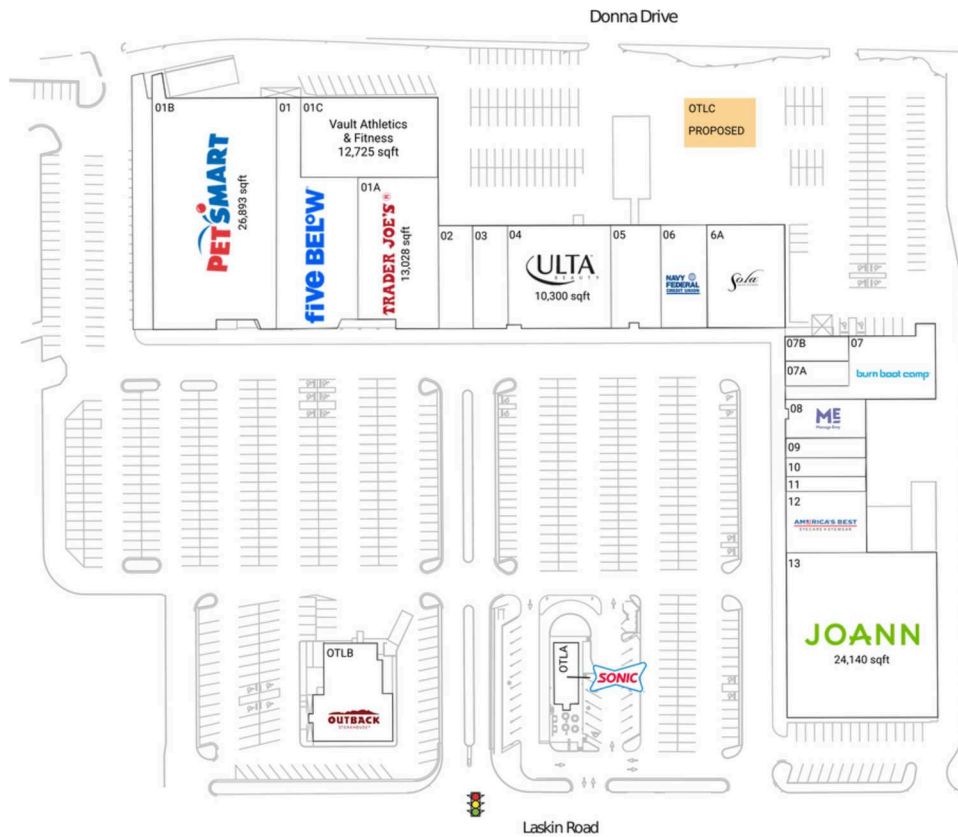

# Hilltop Plaza

Virginia Beach-Chesapeake-Norfolk, VA-NC

36.8492, -76.0255  
1725 Laskin Road | Virginia Beach, VA 23454

## Pad Opportunities

OTLC Pad 0 SF/0

## Current Retailers

OTLA	SONIC	1,482 SF
OTLB	Outback Steakhouse	6,437 SF
01	Five Below	10,042 SF
01A	Trader Joe's	13,028 SF
01B	PetSmart	26,893 SF
01C	Vault Athletics & Fitness	12,725 SF
02	Pho '79	3,200 SF
03	Guadalaraja Mexican Restaurant	3,500 SF
04	Ulta Beauty	10,300 SF
05	Chesapeake Bay Dive & Aquatic Center	5,000 SF
06	Navy Federal Credit Union	4,100 SF
6A	Sola Salon	8,280 SF
07	Burn Boot Camp	5,850 SF
07A	Hotworx	2,000 SF
07B	Vibrant Wave Boutique & Collectables	1,501 SF
08	Massage Envy	3,016 SF
09	European Wax Center	1,600 SF
10	Envy Nails	1,334 SF
11	Sharkey's Cuts For Kids	1,200 SF
12	America's Best Contacts & Eyeglasses	4,672 SF
13	JOANN Fabric And Craft Stores	24,140 SF