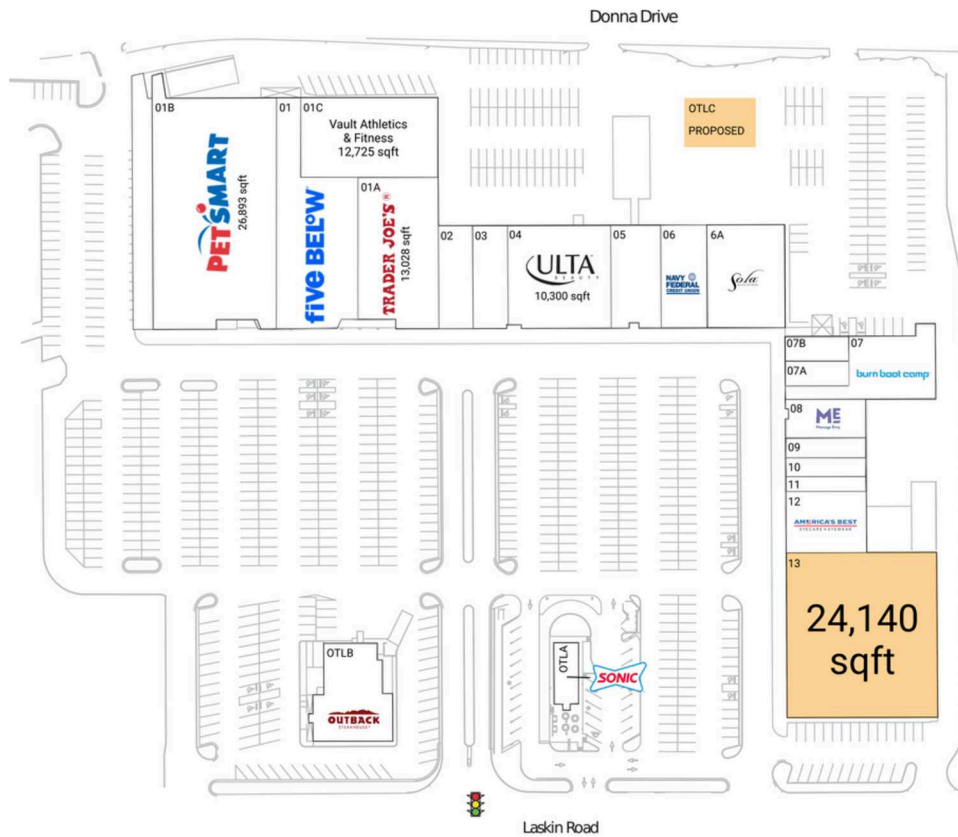

# Hilltop Plaza

Virginia Beach-Chesapeake-Norfolk, VA-NC

36.8492, -76.0255  
1725 Laskin Road | Virginia Beach, VA 23454

## Available Space

13 24,140 SF

## Pad Opportunities

OTLC Pad 0 SF/0

## Current Retailers

OTLA	SONIC	1,482 SF
OTLB	Outback Steakhouse	6,437 SF
01	Five Below	10,042 SF
01A	Trader Joe's	13,028 SF
01B	PetSmart	26,893 SF
01C	Vault Athletics & Fitness	12,725 SF
02	Pho '79	3,200 SF
03	Guadalaraja Mexican Restaurant	3,500 SF
04	Ulta Beauty	10,300 SF
05	Chesapeake Bay Dive & Aquatic Center	5,000 SF
06	Navy Federal Credit Union	4,100 SF
6A	Sola Salon	8,280 SF
07	Burn Boot Camp	5,850 SF
07A	Hotworx	2,000 SF
07B	Vibrant Wave Boutique & Collectables	1,501 SF
08	Massage Envy	3,016 SF
09	European Wax Center	1,600 SF
10	Envy Nails	1,334 SF
11	Sharkey's Cuts For Kids	1,200 SF
12	America's Best Contacts & Eyeglasses	4,672 SF