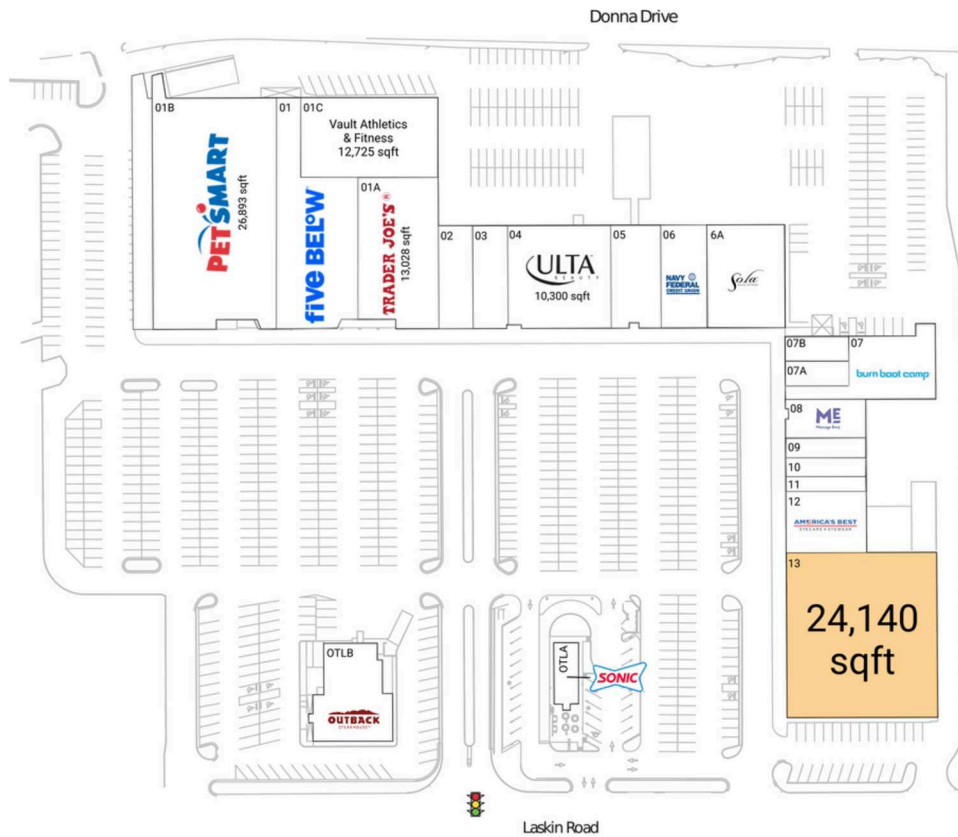

# Hilltop Plaza

Virginia Beach-Chesapeake-Norfolk, VA-NC

36.8492, -76.0255  
1725 Laskin Road | Virginia Beach, VA 23454

## Available Space

13 24,140 SF

## Current Retailers

|      |                                      |           |
|------|--------------------------------------|-----------|
| OTLA | SONIC                                | 1,482 SF  |
| OTLB | Outback Steakhouse                   | 6,437 SF  |
| 01   | Five Below                           | 10,042 SF |
| 01A  | Trader Joe's                         | 13,028 SF |
| 01B  | PetSmart                             | 26,893 SF |
| 01C  | Vault Athletics & Fitness            | 12,725 SF |
| 02   | Pho '79                              | 3,200 SF  |
| 03   | Guadalaraja Mexican Restaurant       | 3,500 SF  |
| 04   | Ulta Beauty                          | 10,300 SF |
| 05   | Chesapeake Bay Dive & Aquatic Center | 5,000 SF  |
| 06   | Navy Federal Credit Union            | 4,100 SF  |
| 6A   | Sola Salon                           | 8,280 SF  |
| 07   | Burn Boot Camp                       | 5,850 SF  |
| 07A  | Hotworx                              | 2,000 SF  |
| 07B  | Vibrant Wave Boutique & Collectables | 1,501 SF  |
| 08   | Massage Envy                         | 3,016 SF  |
| 09   | European Wax Center                  | 1,600 SF  |
| 10   | Envy Nails                           | 1,334 SF  |
| 11   | Sharkey's Cuts For Kids              | 1,200 SF  |
| 12   | America's Best Contacts & Eyeglasses | 4,672 SF  |