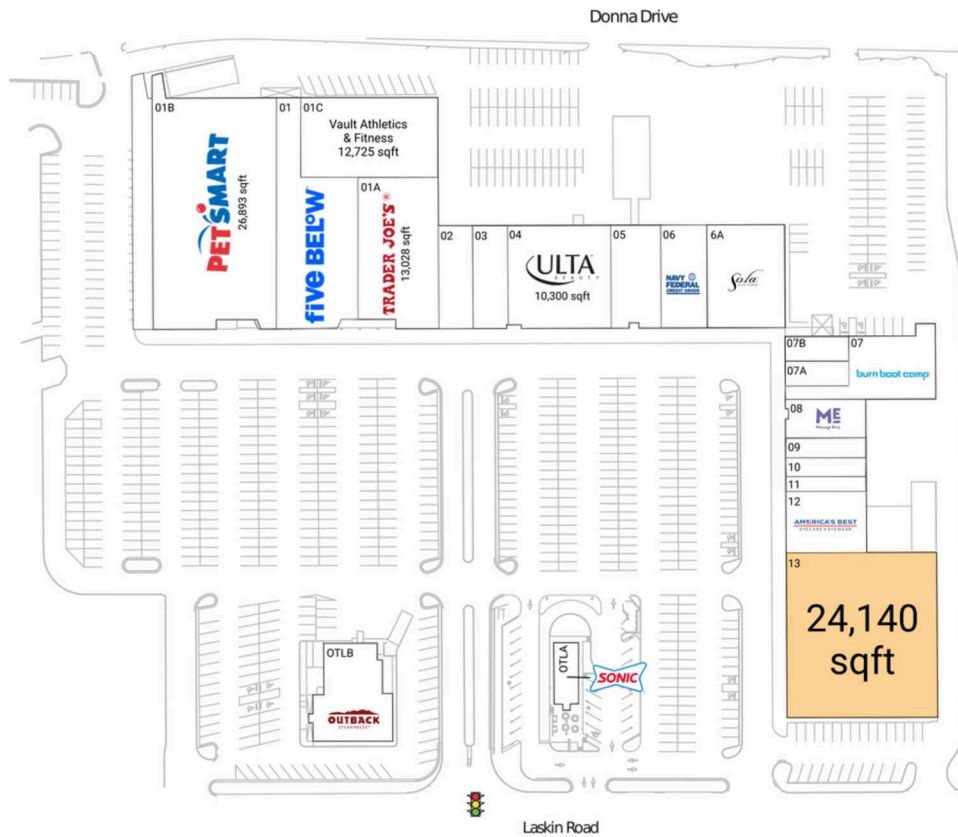

# Hilltop Plaza

Virginia Beach-Chesapeake-Norfolk, VA-NC

36.8492, -76.0255  
1725 Laskin Road | Virginia Beach, VA 23454

## Available Space

13 24,140 SF

## Current Retailers

OTLA	SONIC	1,482 SF
OTLB	Outback Steakhouse	6,437 SF
01	Five Below	10,042 SF
01A	Trader Joe's	13,028 SF
01B	PetSmart	26,893 SF
01C	Vault Athletics & Fitness	12,725 SF
02	Pho '79	3,200 SF
03	Guadalaraja Mexican Restaurant	3,500 SF
04	Ulta Beauty	10,300 SF
05	Chesapeake Bay Dive & Aquatic Center	5,000 SF
06	Navy Federal Credit Union	4,100 SF
6A	Sola Salon	8,280 SF
07	Burn Boot Camp	5,850 SF
07A	Hotworx	2,000 SF
07B	Vibrant Wave Boutique & Collectables	1,501 SF
08	Massage Envy	3,016 SF
09	European Wax Center	1,600 SF
10	Envy Nails	1,334 SF
11	Sharkey's Cuts For Kids	1,200 SF
12	America's Best Contacts & Eyeglasses	4,672 SF