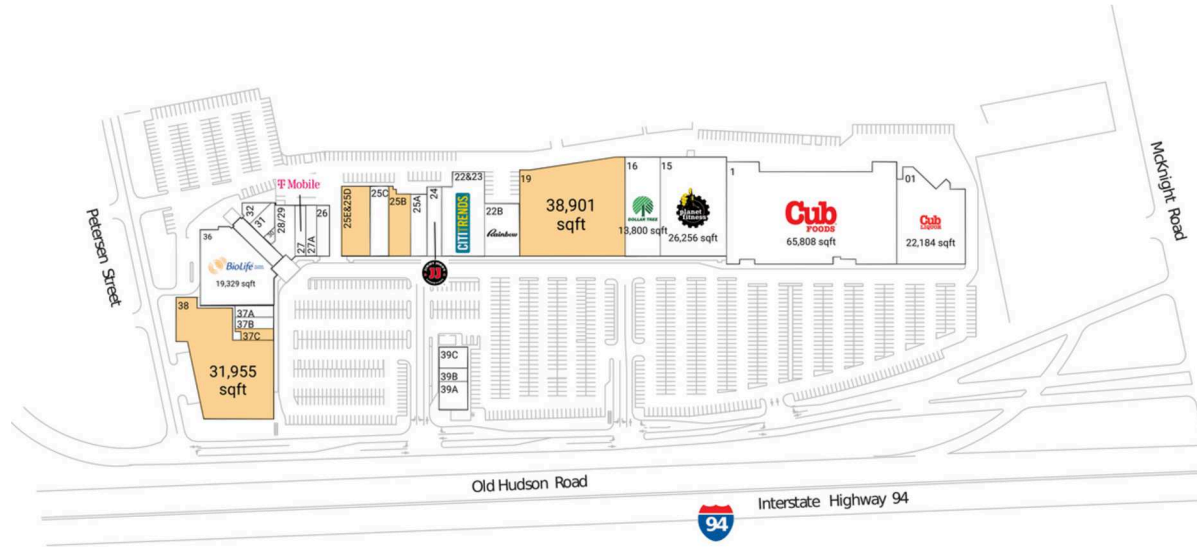

Sun Ray Shopping Center

Minneapolis-St. Paul-Bloomington, MN-WI

44.9517, -93.0092
2089-2215 Old Hudson Road | St. Paul, MN 55119-4406

Available Space

19	38,901 SF
25B	5,141 SF
25E&25D	7,344 SF
37C	1,549 SF
38	31,955 SF

Current Retailers

01	Cub Liquor	22,184 SF
1	Cub Foods	65,808 SF
15	Planet Fitness	26,256 SF
16	Dollar Tree	13,800 SF
22&23	Citi Trends	13,730 SF
22B	Rainbow	7,040 SF
24	Jimmy John's	3,430 SF
25A	Chicago Nails	4,220 SF
25C	Villa Join The Movement	5,658 SF
26	Kenny's Fish & Chicken	2,550 SF
27	T-Mobile	1,903 SF
27A	Smokes Vapor Zone	2,050 SF
28/29	New Life Women's Center	3,864 SF
30	Street Approved Signs & Custom Apparel	425 SF
31	Back In Black Thrift Shop	2,343 SF
32	District One	1,176 SF
36	BioLife	19,329 SF
37A	Tiffany's Barbershop	1,762 SF
37B	Sally Beauty Supply	1,521 SF
39A	LeAnne Chin	3,200 SF
39B	Domino's Pizza	1,500 SF
39C	Bruegger's Bagels	2,400 SF