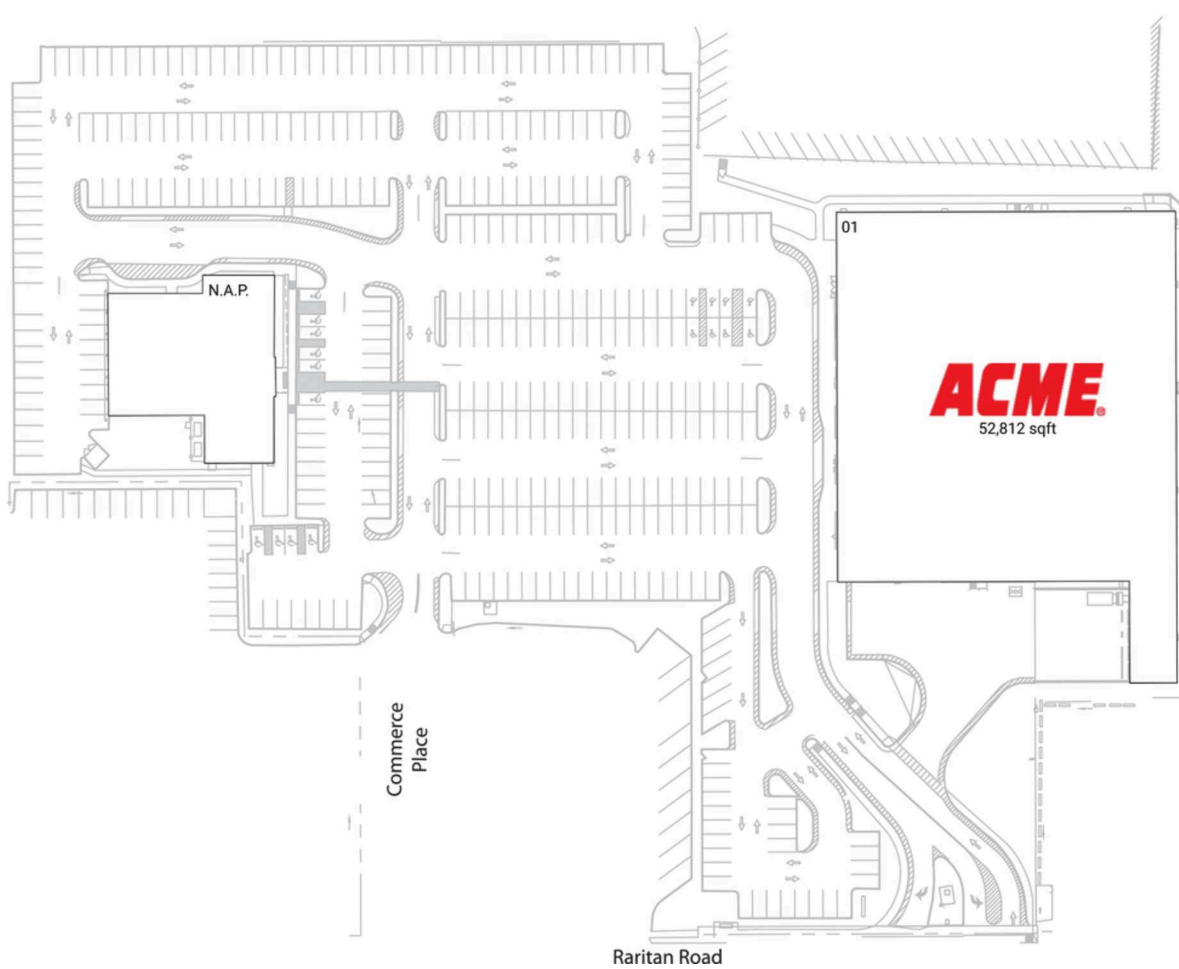

Acme Clark

New York-Newark-Jersey City, NY-NJ-PA

40.6269, -74.3159

Raritan Road and Commerce Place | Clark, NJ 07066

Current Retailers

N.A.P.	N.A.P.	0 SF
01	Acme	52,812 SF

1383