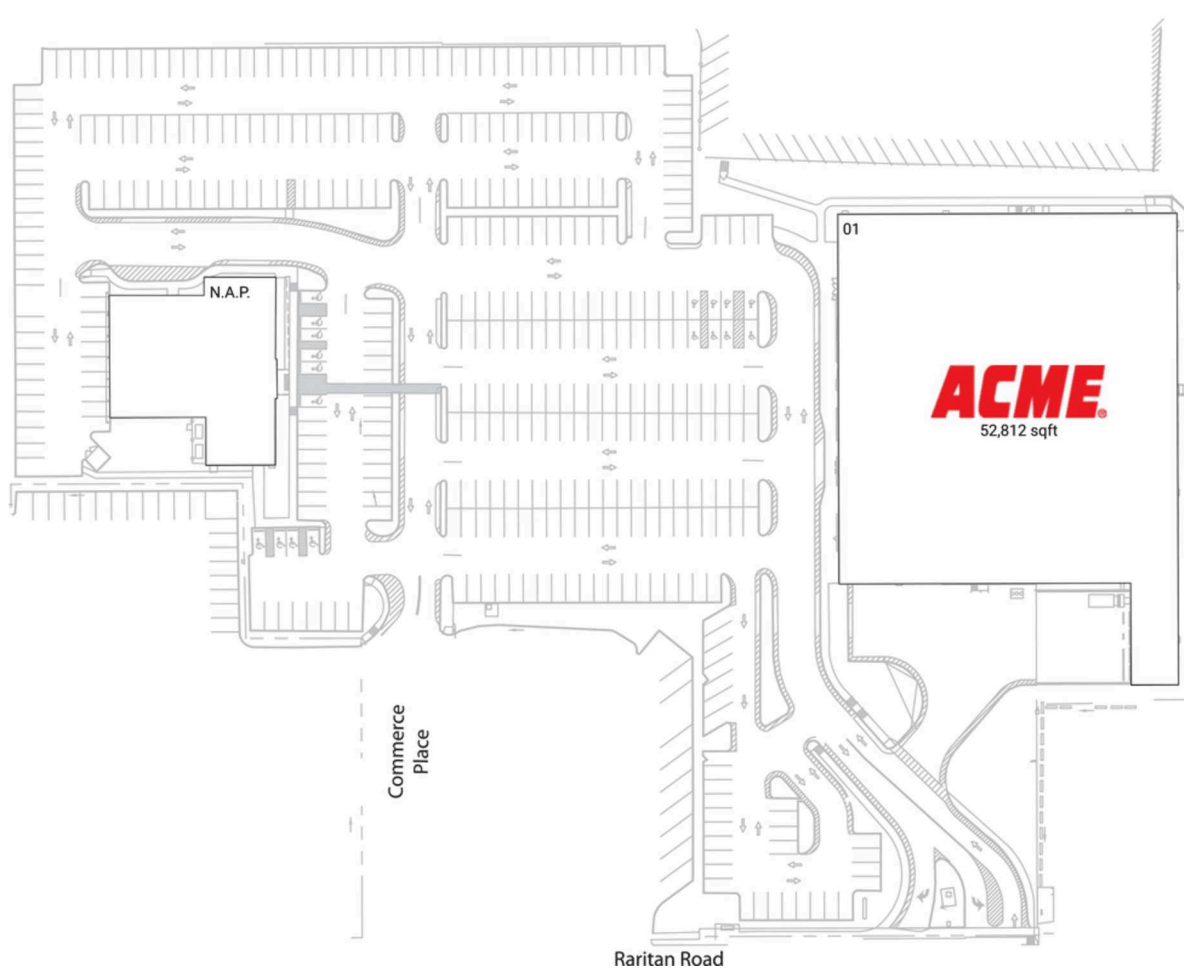

Acme Clark

New York-Newark-Jersey City, NY-NJ

40.6269, -74.3159
Raritan Road and Commerce Place | Clark, NJ 07066

Current Retailers

| | | |
|--------|--------|-----------|
| N.A.P. | N.A.P. | 0 SF |
| 01 | Acme | 52,812 SF |