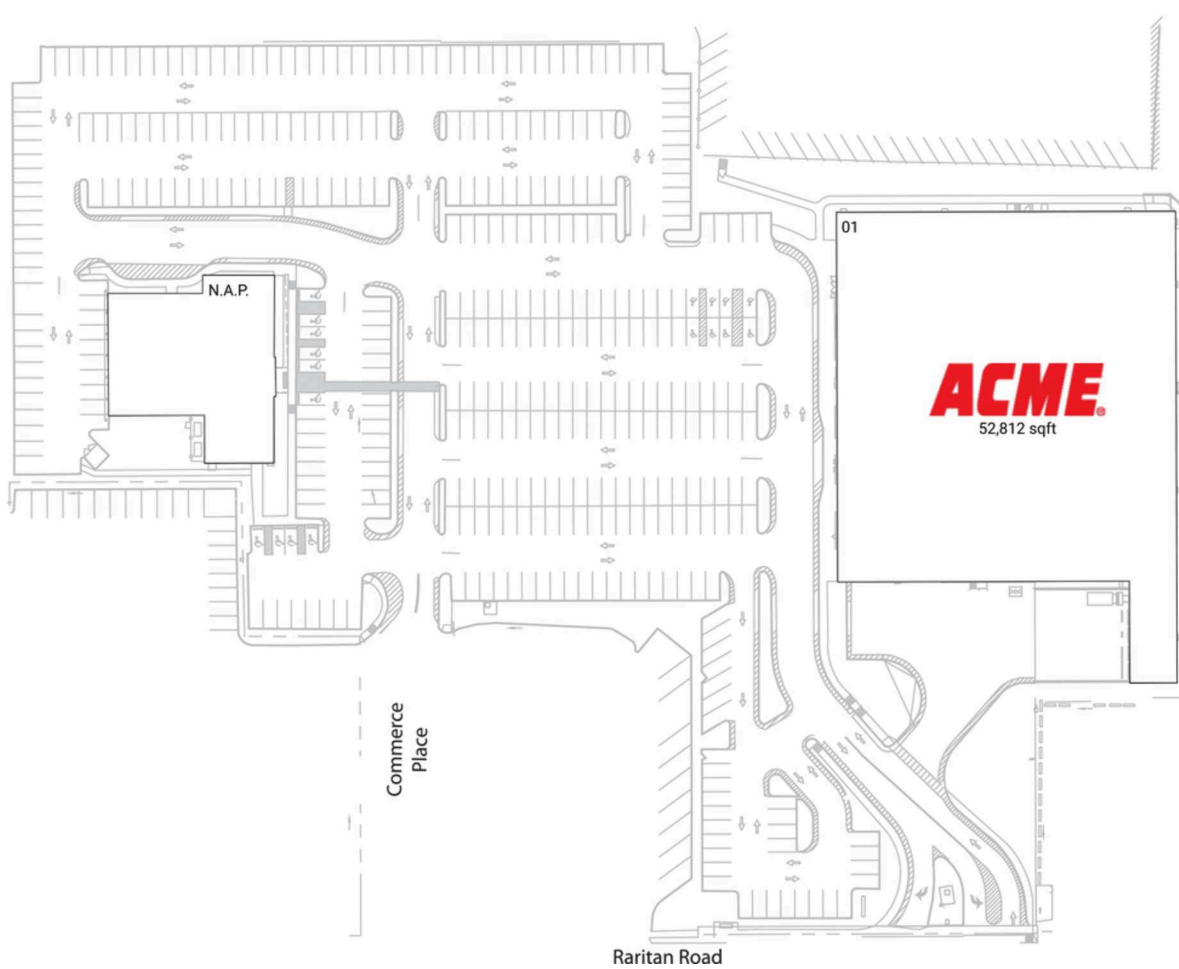

# Acme Clark

New York-Newark-Jersey City, NY-NJ-PA

40.6269, -74.3159

Raritan Road and Commerce Place | Clark, NJ 07066

## Current Retailers

N.A.P.	N.A.P.	0 SF
01	Acme	52,812 SF

1383