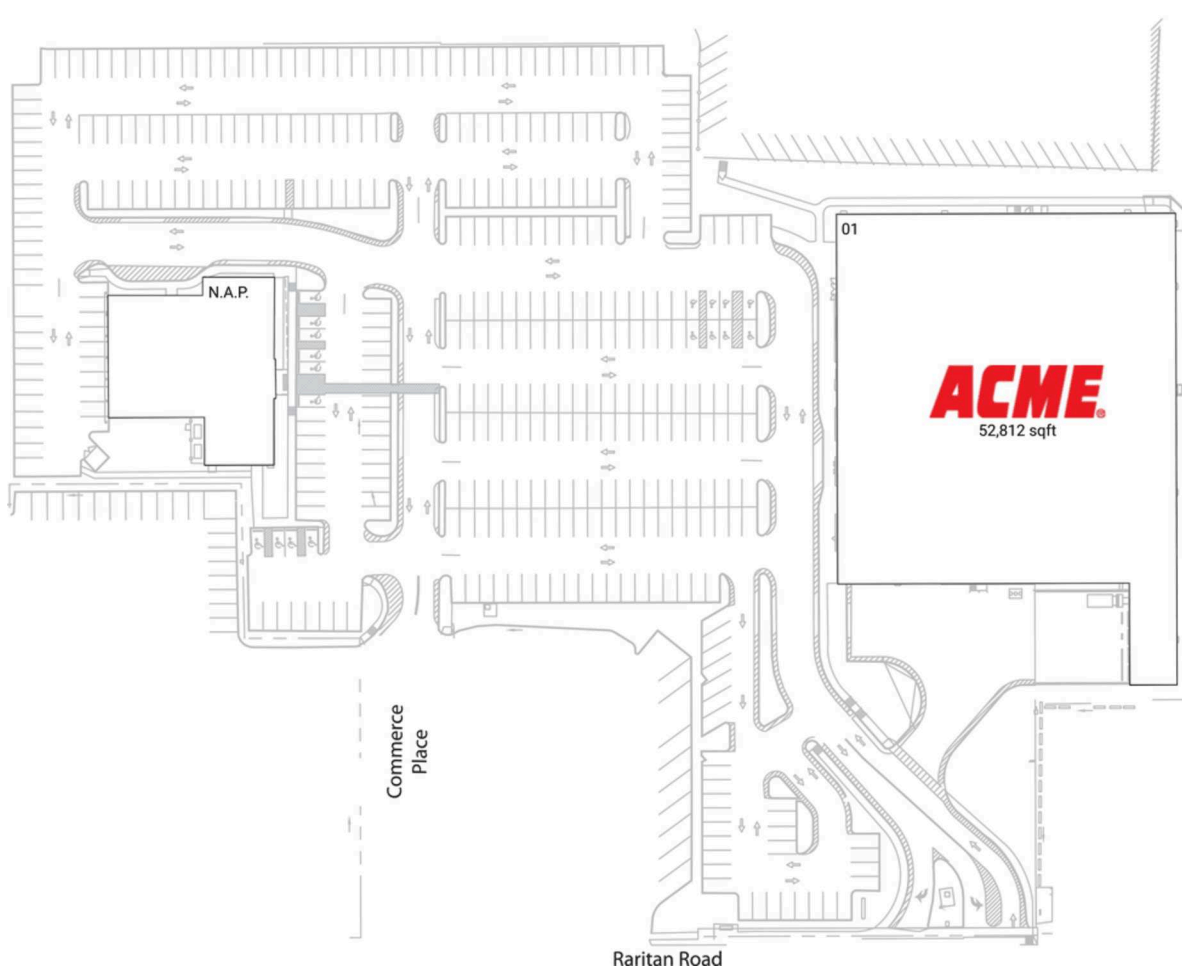

Acme Clark

New York-Newark-Jersey City, NY-NJ-PA

40.6269, -74.3159

Raritan Road and Commerce Place | Clark, NJ 07066

Current Retailers

N.A.P.	N.A.P.	0 SF
01	Acme	52,812 SF