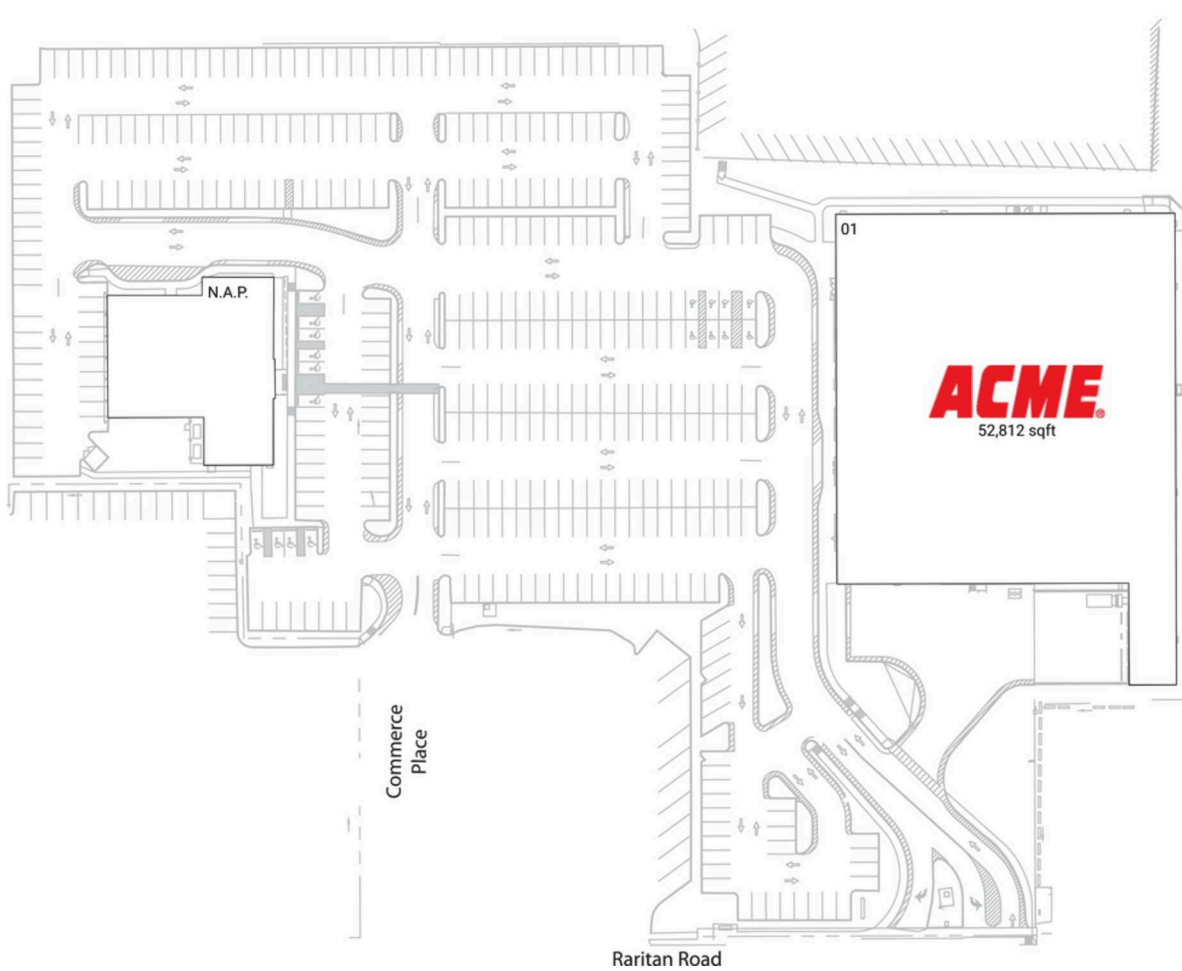

Acme Clark

New York-Newark-Jersey City, NY-NJ

40.6269, -74.3159
Raritan Road and Commerce Place | Clark, NJ 07066

Current Retailers

N.A.P.	N.A.P.	0 SF
01	Acme	52,812 SF

1383