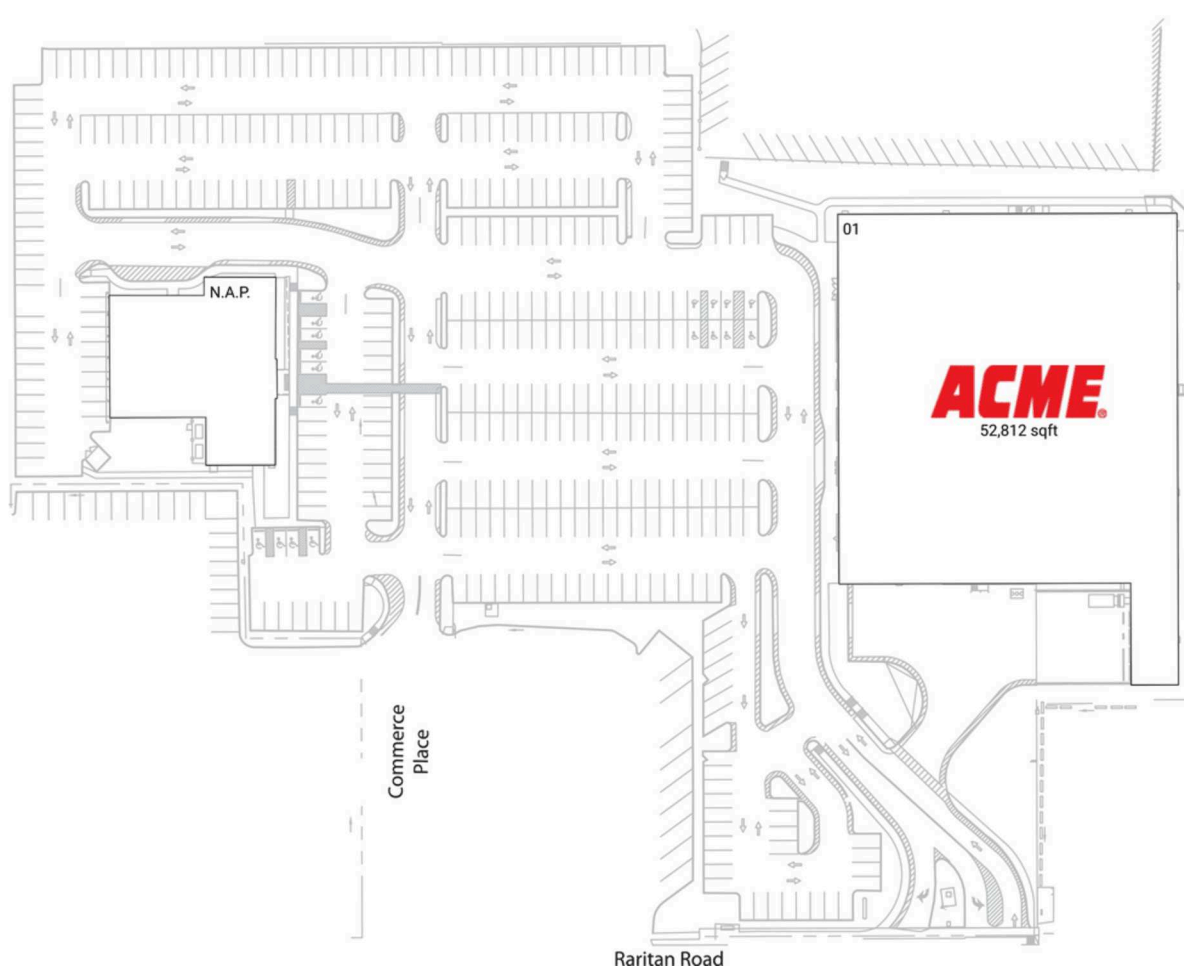

Acme Clark

New York-Newark-Jersey City, NY-NJ

40.6269, -74.3159
Raritan Road and Commerce Place | Clark, NJ 07066

Current Retailers

N.A.P.	N.A.P.	0 SF
01	Acme	52,812 SF

1383