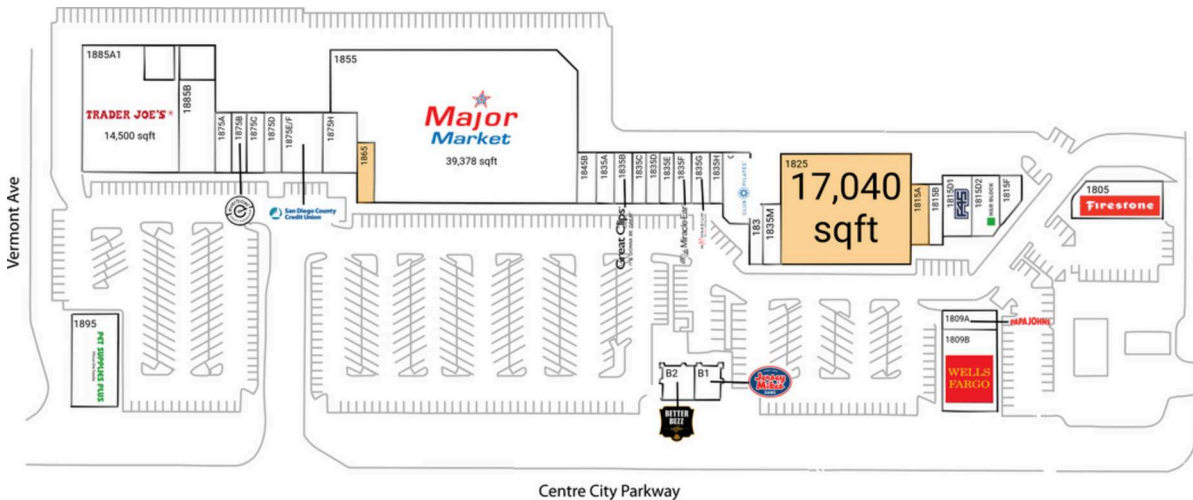

Felicita Town Center

San Diego-Chula Vista-Carlsbad, CA

33.1004, -117.0737

1855 South Centre City Parkway | Escondido, CA 92025

Available Space

1815A	1,300 SF
1825	17,040 SF
1865	1,200 SF

Current Retailers

B1	Jersey Mike's Subs	1,200 SF
B2	Better Buzz Coffee	1,500 SF
1805	Firestone	3,825 SF
1809A	Papa John's	1,200 SF
1809B	Wells Fargo	5,300 SF
1815B	EyeBrow Lounge	1,000 SF
1815D1	F45 Training	2,652 SF
1815D2	H&R Block	1,297 SF
1815F	Sydnee's Pet Grooming	1,000 SF
1835A	That Place That Ships	1,100 SF
1835B	Great Clips	1,100 SF
1835C	Sushi Nori	1,100 SF
1835D	Gateway Cleaners	825 SF
1835E	Access Eyecare Optometry	825 SF
1835F	Miracle-Ear	825 SF
1835G	Mathnasium	1,100 SF
1835H	Hello Massage	1,116 SF
1835K	Club Pilates	2,145 SF
1835L	Escondido Cigars	975 SF
1835M	Prestige Nails And Spa	1,300 SF
1845B	Watch Outlet	1,120 SF
1855	Major Market	39,378 SF
1875A	Black Sheep Barber	1,210 SF
1875B	Everbowl	1,000 SF
1875C	Dental Care Of Escondido	1,235 SF
1875D	China Bros Chinese Restaurant	1,235 SF
1875E/F	San Diego County Credit Union	2,925 SF
1875H	Los Armando's Mexican Food	2,470 SF
1885A1	Trader Joe's	14,500 SF
1885B	Carbon Health	3,372 SF
1895	Pet Supplies Plus	5,000 SF