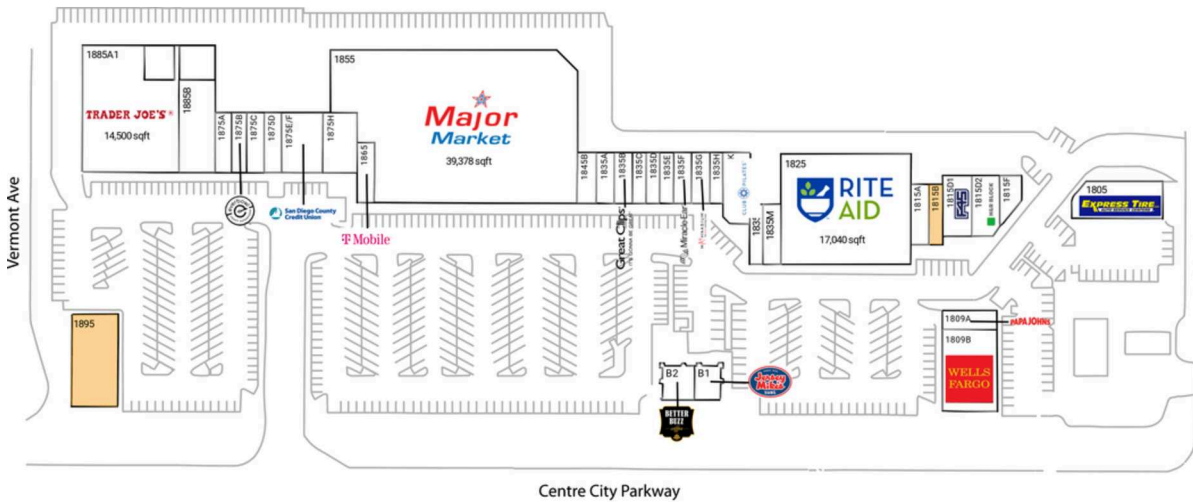

Felicita Town Center

San Diego-Chula Vista-Carlsbad, CA

33.1004, -117.0737
1855 South Centre City Parkway | Escondido, CA 92025

Available Space

1815B	1,000 SF
1895	5,000 SF

Current Retailers

B1	Jersey Mike's Subs	1,200 SF
B2	Better Buzz Coffee	1,500 SF
1805	Express Tire	3,825 SF
1809A	Papa John's	1,200 SF
1809B	Wells Fargo	5,300 SF
1815A	Goodwill	1,300 SF
1815D1	F45 Training	2,652 SF
1815D2	H&R Block	1,297 SF
1815F	Sydnee's Pet Grooming	1,000 SF
1825	Rite Aid	17,040 SF
1835A	That Place That Ships	1,100 SF
1835B	Great Clips	1,100 SF
1835C	Sushi Nori	1,100 SF
1835D	Gateway Cleaners	825 SF
1835E	Access Eyecare Optometry	825 SF
1835F	Miracle-Ear	825 SF
1835G	Mathnasium	1,100 SF
1835H	Hello Massage	1,116 SF
1835K	Club Pilates	2,145 SF
1835L	Escondido Cigars	975 SF
1835M	Prestige Nails And Spa	1,300 SF
1845B	Watch Outlet	1,120 SF
1855	Major Market	39,378 SF
1865	T-Mobile	1,200 SF
1875A	Black Sheep Barber	1,210 SF
1875B	Everbowl	1,000 SF
1875C	Dental Care Of Escondido	1,235 SF
1875D	China Bros Chinese Restaurant	1,235 SF
1875E/F	San Diego County Credit Union	2,925 SF
1875H	La Taqueria, Street Style Tacos	2,470 SF
1885A1	Trader Joe's	14,500 SF
1885B	Carbon Health	3,372 SF