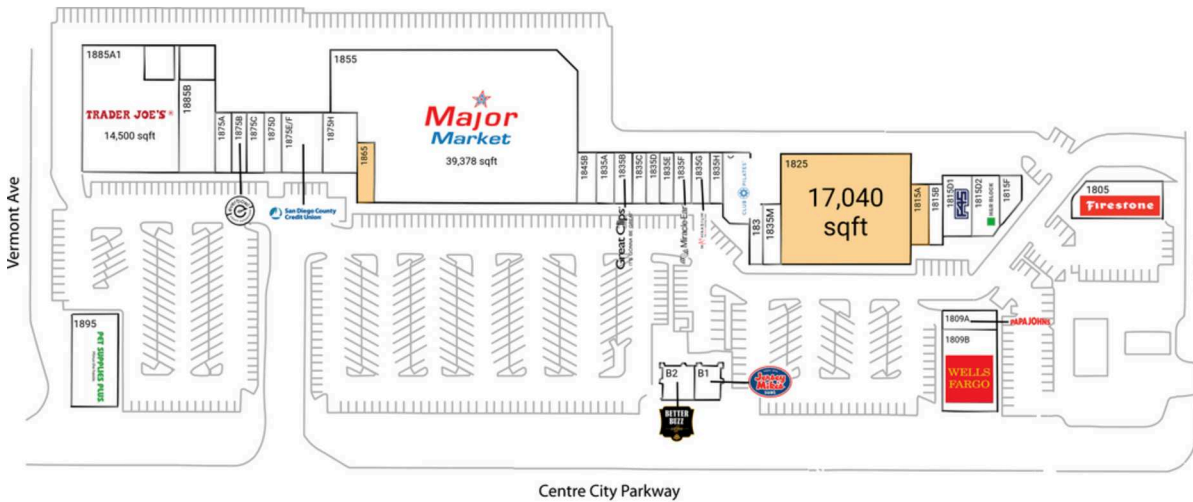

Felicita Town Center

San Diego-Chula Vista-Carlsbad, CA

33.1004, -117.0737

1855 South Centre City Parkway | Escondido, CA 92025

Available Space

1815A	1,300 SF
1825	17,040 SF
1865	1,200 SF

Current Retailers

B1	Jersey Mike's Subs	1,200 SF
B2	Better Buzz Coffee	1,500 SF
1805	Firestone	3,825 SF
1809A	Papa John's	1,200 SF
1809B	Wells Fargo	5,300 SF
1815B	EyeBrow Lounge	1,000 SF
1815D1	F45 Training	2,652 SF
1815D2	H&R Block	1,297 SF
1815F	Sydnee's Pet Grooming	1,000 SF
1835A	That Place That Ships	1,100 SF
1835B	Great Clips	1,100 SF
1835C	Sushi Nori	1,100 SF
1835D	Gateway Cleaners	825 SF
1835E	Access Eyecare Optometry	825 SF
1835F	Miracle-Ear	825 SF
1835G	Mathnasium	1,100 SF
1835H	Hello Massage	1,116 SF
1835K	Club Pilates	2,145 SF
1835L	Escondido Cigars	975 SF
1835M	Prestige Nails And Spa	1,300 SF
1845B	Watch Outlet	1,120 SF
1855	Major Market	39,378 SF
1875A	Black Sheep Barber	1,210 SF
1875B	Everbowl	1,000 SF
1875C	Dental Care Of Escondido	1,235 SF
1875D	China Bros Chinese Restaurant	1,235 SF
1875E/F	San Diego County Credit Union	2,925 SF
1875H	Los Armando's Mexican Food	2,470 SF
1885A1	Trader Joe's	14,500 SF
1885B	Carbon Health	3,372 SF
1895	Pet Supplies Plus	5,000 SF