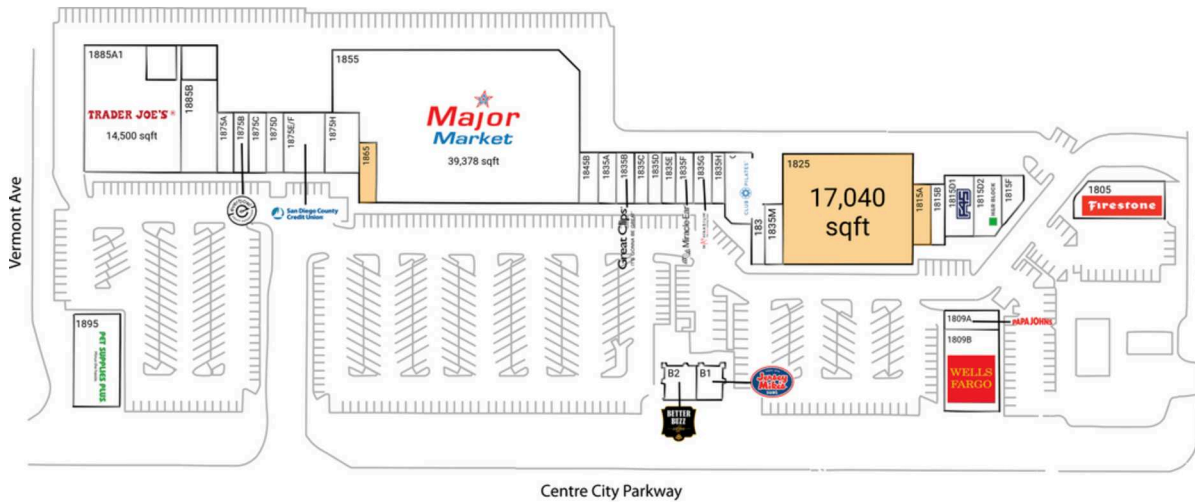

Felicita Town Center

San Diego-Chula Vista-Carlsbad, CA

33.1004, -117.0737
1855 South Centre City Parkway | Escondido, CA 92025

Available Space

1815A	1,300 SF
1825	17,040 SF
1865	1,200 SF

Current Retailers

B1	Jersey Mike's Subs	1,200 SF
B2	Better Buzz Coffee	1,500 SF
1805	Firestone	3,825 SF
1809A	Papa John's	1,200 SF
1809B	Wells Fargo	5,300 SF
1815B	EyeBrow Lounge	1,000 SF
1815D1	F45 Training	2,652 SF
1815D2	H&R Block	1,297 SF
1815F	Sydnee's Pet Grooming	1,000 SF
1835A	That Place That Ships	1,100 SF
1835B	Great Clips	1,100 SF
1835C	Sushi Nori	1,100 SF
1835D	Gateway Cleaners	825 SF
1835E	Access Eyecare Optometry	825 SF
1835F	Miracle-Ear	825 SF
1835G	Mathnasium	1,100 SF
1835H	Hello Massage	1,116 SF
1835K	Club Pilates	2,145 SF
1835L	Escondido Cigars	975 SF
1835M	Prestige Nails And Spa	1,300 SF
1845B	Watch Outlet	1,120 SF
1855	Major Market	39,378 SF
1875A	Black Sheep Barber	1,210 SF
1875B	Everbowl	1,000 SF
1875C	Dental Care Of Escondido	1,235 SF
1875D	China Bros Chinese Restaurant	1,235 SF
1875E/F	San Diego County Credit Union	2,925 SF
1875H	Los Armando's Mexican Food	2,470 SF
1885A1	Trader Joe's	14,500 SF
1885B	Carbon Health	3,372 SF
1895	Pet Supplies Plus	5,000 SF