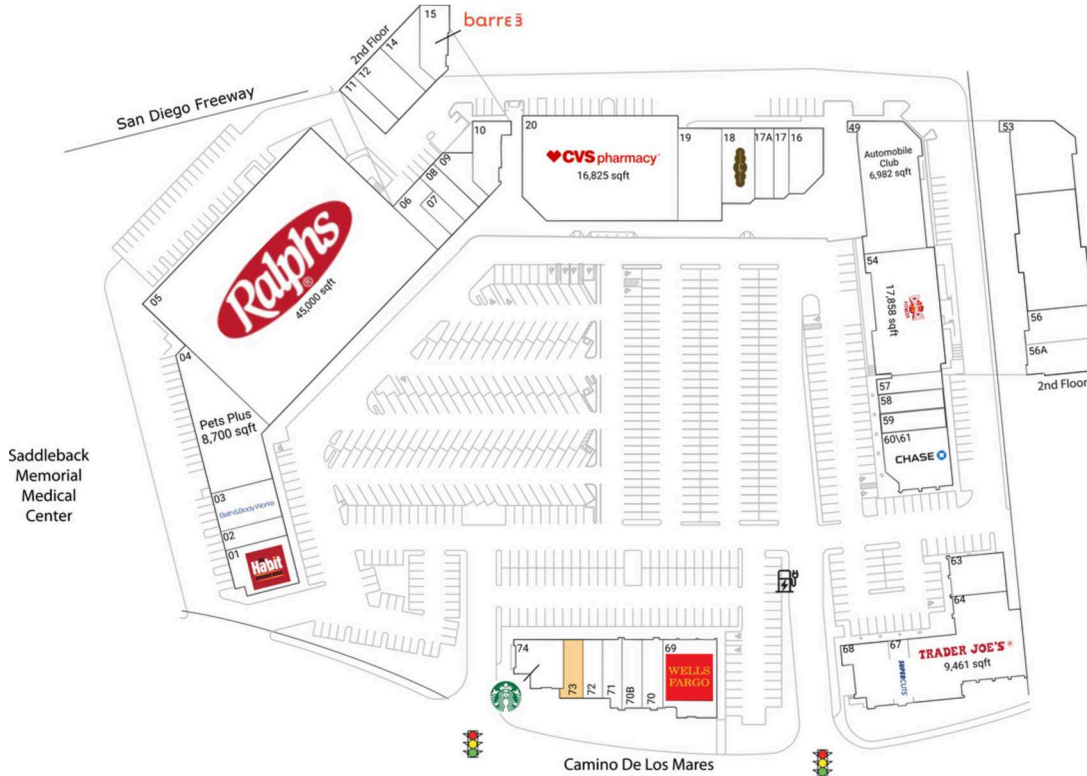

Ocean View Plaza

Los Angeles-Long Beach-Anaheim, CA

33.4582, -117.6521
638 Camino de Los Mares | San Clemente, CA 92673

Available Space

73 1,192 SF

Current Retailers

01	The Habit Burger Grill	3,022 SF
02	Luque's Seaside Optometry	1,286 SF
03	Bath & Body Works	2,600 SF
04	Pets Plus	8,700 SF
05	Ralphs	45,000 SF
06	Celebrity Cleaners	1,700 SF
07	Zia Threading	900 SF
08	Sea Shore Pet Spa	1,300 SF
09	European Tailoring	1,431 SF
10	San Clemente Dental	2,106 SF
11	Ocean View Nails	1,208 SF
12	ITan Sun Spray Spa	2,360 SF
14	Southern Roots	1,548 SF
15	Barre3	1,826 SF
16	Yoshiharu Ramen	2,154 SF
17	Nekter Juice Bar	1,098 SF
17A	Perspire Sauna Studio	1,404 SF
18	Nothing Bundt Cakes	2,600 SF
19	MemorialCare Medical Group	4,217 SF
20	CVS/Pharmacy	16,825 SF
49	Automobile Club	6,982 SF
53	Image Studios 360	4,472 SF
54	Crunch Fitness	17,858 SF
56	Sunrise Tae Kwon Do	1,171 SF
56A	Beauty Break	1,171 SF
57	Sport Clips	1,198 SF
58	Philly's Best	1,300 SF
59	Flame Broiler	1,300 SF
60/61	Chase	3,718 SF
63	Designer's Magic	2,188 SF
64	Trader Joe's	9,461 SF
67	Supercuts	1,316 SF
68	Wanderers Outpost	1,812 SF
69	Wells Fargo	4,429 SF
70	The UPS Store	1,415 SF
70B	Verizon Wireless	1,415 SF
71	Mathnasium Of San Clemente	1,280 SF
72	Yogurtland	1,200 SF
74	Starbucks	1,800 SF