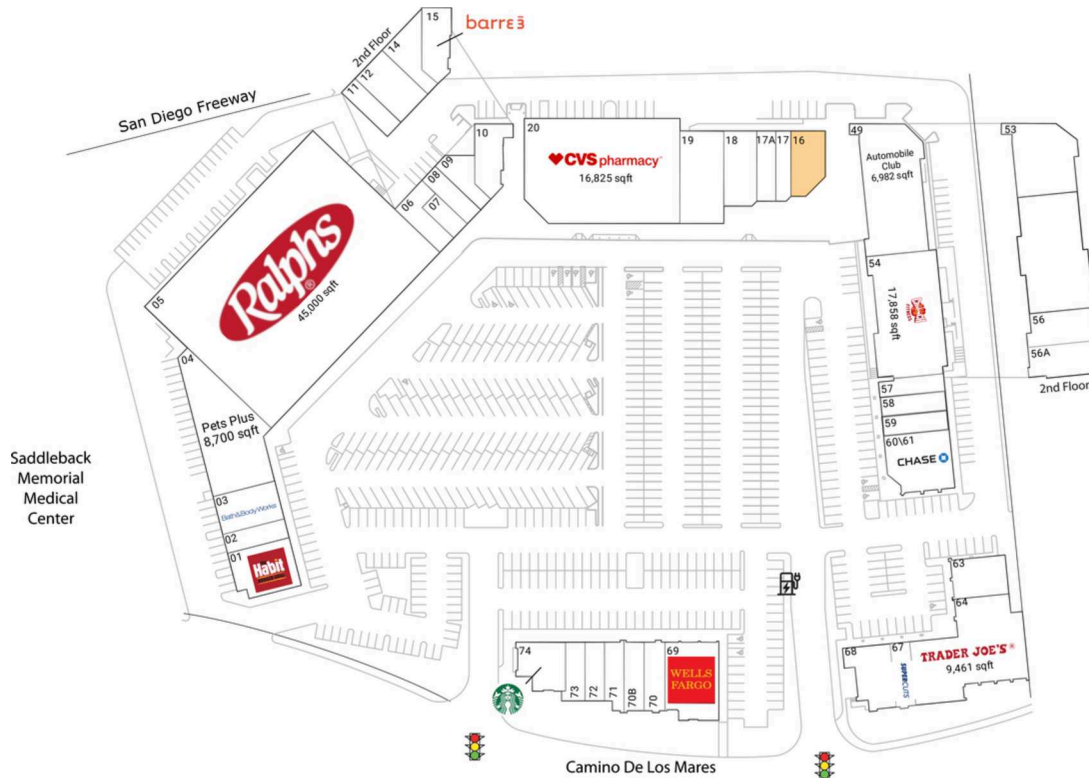

Ocean View Plaza

Los Angeles-Long Beach-Anaheim, CA

33.4582, -117.6521

638 Camino de Los Mares | San Clemente, CA 92673

Available Space

16 2,154 SF

Current Retailers

01	The Habit Burger Grill	3,022 SF
02	Luque's Seaside Optometry	1,286 SF
03	Bath & Body Works	2,600 SF
04	Pets Plus	8,700 SF
05	Ralphs	45,000 SF
06	Celebrity Cleaners	1,700 SF
07	Zia Threading	900 SF
08	Sydnee's Pet Grooming	1,300 SF
09	European Tailoring	1,431 SF
10	San Clemente Dental	2,106 SF
11	Ocean View Nails	1,208 SF
12	ITan Sun Spray Spa	2,360 SF
14	Southern Roots	1,548 SF
15	Barre3	1,826 SF
17	Nekter Juice Bar	1,098 SF
17A	Perspire Sauna Studio - San Clemente	1,404 SF
18	Nothing Bundt Cakes	2,600 SF
19	MemorialCare Medical Group	4,217 SF
20	CVS/Pharmacy	16,825 SF
49	Automobile Club	6,982 SF
53	Image Studios 360	4,472 SF
54	Crunch Fitness	17,858 SF
56	Sunrise Tae Kwon Do	1,171 SF
56A	Beauty Break	1,171 SF
57	Sport Clips	1,198 SF
58	Philly's Best	1,300 SF
59	Flame Broiler	1,300 SF
60\61	Chase	3,718 SF
63	Designer	2,188 SF
64	Trader Joe's	9,461 SF
67	Supercuts	1,316 SF
68	Mondern Acupuncture	1,812 SF
69	Wells Fargo	4,429 SF
70	The UPS Store	1,415 SF
70B	Verizon Wireless	1,415 SF
71	The Joint Chiropractic	1,280 SF
72	Yogurtland	1,200 SF
73	Subway	1,192 SF
74	Starbucks	1,800 SF