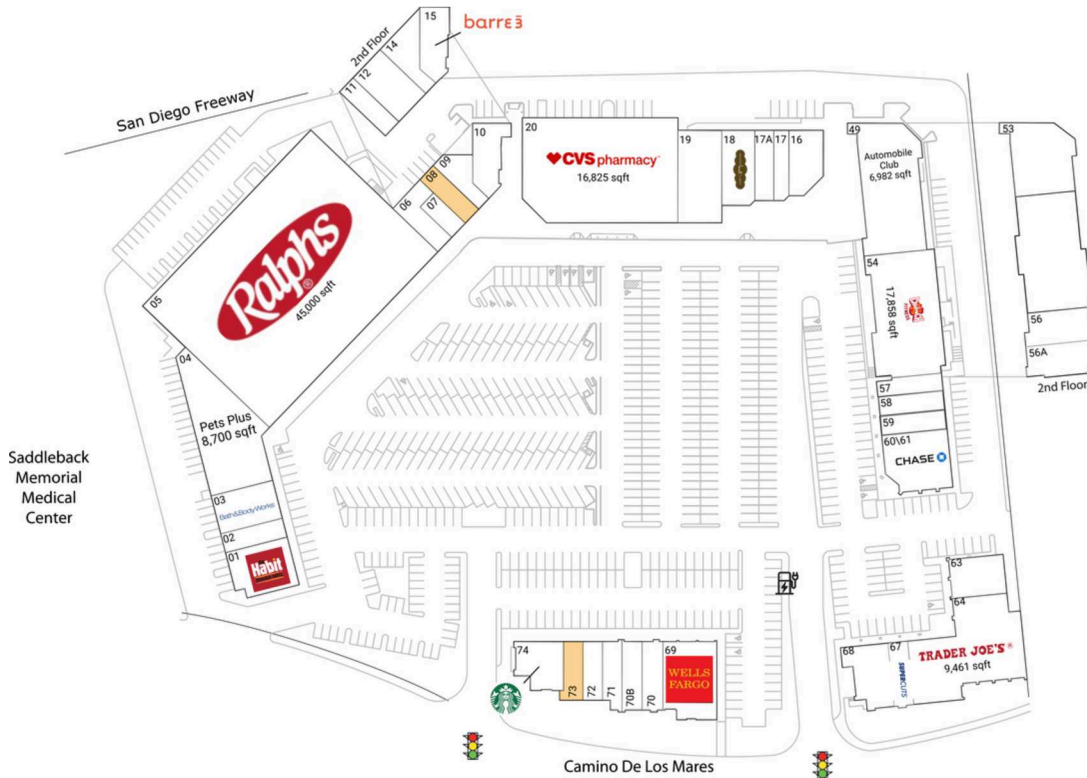

Ocean View Plaza

Los Angeles-Long Beach-Anaheim, CA

33.4582, -117.6521

638 Camino de Los Mares | San Clemente, CA 92673

Available Space

08	1,300 SF
73	1,192 SF

Current Retailers

01	The Habit Burger Grill	3,022 SF
02	Luque's Seaside Optometry	1,286 SF
03	Bath & Body Works	2,600 SF
04	Pets Plus	8,700 SF
05	Ralphs	45,000 SF
06	Celebrity Cleaners	1,700 SF
07	Zia Threading	900 SF
09	European Tailoring	1,431 SF
10	San Clemente Dental	2,106 SF
11	Ocean View Nails	1,208 SF
12	ITan Sun Spray Spa	2,360 SF
14	Southern Roots	1,548 SF
15	Barre3	1,826 SF
16	Yoshiharu Ramen	2,154 SF
17	Nekter Juice Bar	1,098 SF
17A	Perspire Sauna Studio	1,404 SF
18	Nothing Bundt Cakes	2,600 SF
19	MemorialCare Medical Group	4,217 SF
20	CVS/Pharmacy	16,825 SF
49	Automobile Club	6,982 SF
53	Image Studios 360	4,472 SF
54	Crunch Fitness	17,858 SF
56	Sunrise Tae Kwon Do	1,171 SF
56A	Beauty Break	1,171 SF
57	Sport Clips	1,198 SF
58	Philly's Best	1,300 SF
59	Flame Broiler	1,300 SF
60\61	Chase	3,718 SF
63	Designer's Magic	2,188 SF
64	Trader Joe's	9,461 SF
67	Supercuts	1,316 SF
68	Wanderers Outpost	1,812 SF
69	Wells Fargo	4,429 SF
70	The UPS Store	1,415 SF
70B	Verizon Wireless	1,415 SF
71	The Joint Chiropractic	1,280 SF
72	Yogurtland	1,200 SF
74	Starbucks	1,800 SF