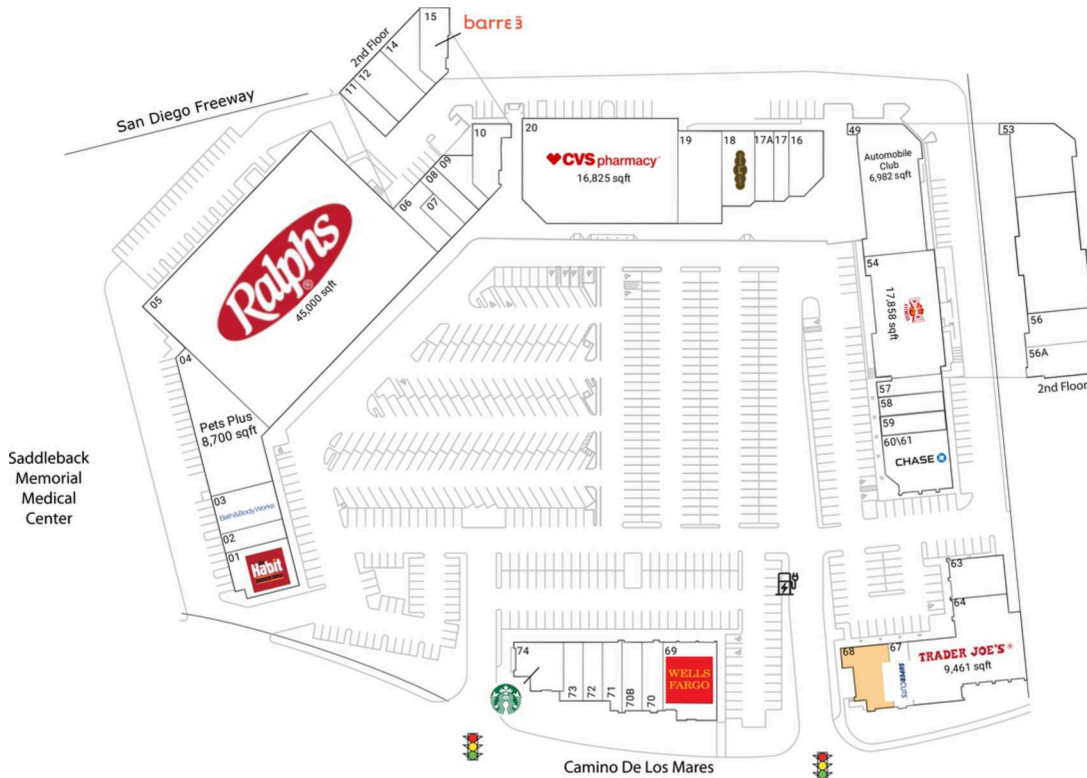

Ocean View Plaza

Los Angeles-Long Beach-Anaheim, CA

33.4582, -117.6521
638 Camino de Los Mares | San Clemente, CA 92673

Available Space

68 1,812 SF

Current Retailers

01	The Habit Burger Grill	3,022 SF
02	Luque's Seaside Optometry	1,286 SF
03	Bath & Body Works	2,600 SF
04	Pets Plus	8,700 SF
05	Ralphs	45,000 SF
06	Celebrity Cleaners	1,700 SF
07	Zia Threading	900 SF
08	Sydnee's Pet Grooming	1,300 SF
09	European Tailoring	1,431 SF
10	San Clemente Dental	2,106 SF
11	Ocean View Nails	1,208 SF
12	ITan Sun Spray Spa	2,360 SF
14	Southern Roots	1,548 SF
15	Barre3	1,826 SF
16	Yoshiharu Ramen	2,154 SF
17	Nekter Juice Bar	1,098 SF
17A	Perspire Sauna Studio	1,404 SF
18	Nothing Bundt Cakes	2,600 SF
19	MemorialCare Medical Group	4,217 SF
20	CVS/Pharmacy	16,825 SF
49	Automobile Club	6,982 SF
53	Image Studios 360	4,472 SF
54	Crunch Fitness	17,858 SF
56	Sunrise Tae Kwon Do	1,171 SF
56A	Beauty Break	1,171 SF
57	Sport Clips	1,198 SF
58	Philly's Best	1,300 SF
59	Flame Broiler	1,300 SF
60/61	Chase	3,718 SF
63	Designer's Magic	2,188 SF
64	Trader Joe's	9,461 SF
67	Supercuts	1,316 SF
69	Wells Fargo	4,429 SF
70	The UPS Store	1,415 SF
70B	Verizon Wireless	1,415 SF
71	The Joint Chiropractic	1,280 SF
72	Yogurtland	1,200 SF
73	Subway	1,192 SF
74	Starbucks	1,800 SF