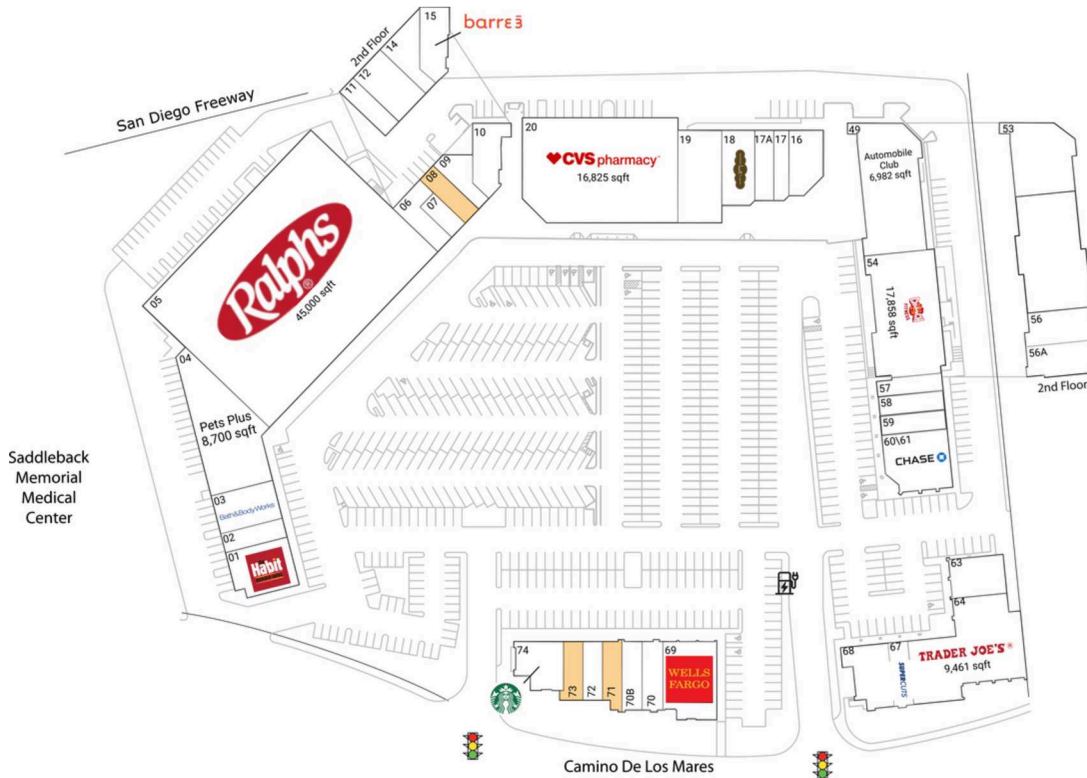

Ocean View Plaza

Los Angeles-Long Beach-Anaheim, CA

33.4582, -117.6521

638 Camino de Los Mares | San Clemente, CA 92673

Available Space

08	1,300 SF
71	1,280 SF
73	1,192 SF

Current Retailers

01	The Habit Burger Grill	3,022 SF
02	Luque's Seaside Optometry	1,286 SF
03	Bath & Body Works	2,600 SF
04	Pets Plus	8,700 SF
05	Ralphs	45,000 SF
06	Celebrity Cleaners	1,700 SF
07	Zia Threading	900 SF
09	European Tailoring	1,431 SF
10	San Clemente Dental	2,106 SF
11	Ocean View Nails	1,208 SF
12	ITan Sun Spray Spa	2,360 SF
14	Southern Roots	1,548 SF
15	Barre3	1,826 SF
16	Yoshiharu Ramen	2,154 SF
17	Nekter Juice Bar	1,098 SF
17A	Perspire Sauna Studio	1,404 SF
18	Nothing Bundt Cakes	2,600 SF
19	MemorialCare Medical Group	4,217 SF
20	CVS/Pharmacy	16,825 SF
49	Automobile Club	6,982 SF
53	Image Studios 360	4,472 SF
54	Crunch Fitness	17,858 SF
56	Sunrise Tae Kwon Do	1,171 SF
56A	Beauty Break	1,171 SF
57	Sport Clips	1,198 SF
58	Philly's Best	1,300 SF
59	Flame Broiler	1,300 SF
60/61	Chase	3,718 SF
63	Designer's Magic	2,188 SF
64	Trader Joe's	9,461 SF
67	Supercuts	1,316 SF
68	Wanderers Outpost	1,812 SF
69	Wells Fargo	4,429 SF
70	The UPS Store	1,415 SF
70B	Verizon Wireless	1,415 SF
72	Yogurtland	1,200 SF
74	Starbucks	1,800 SF