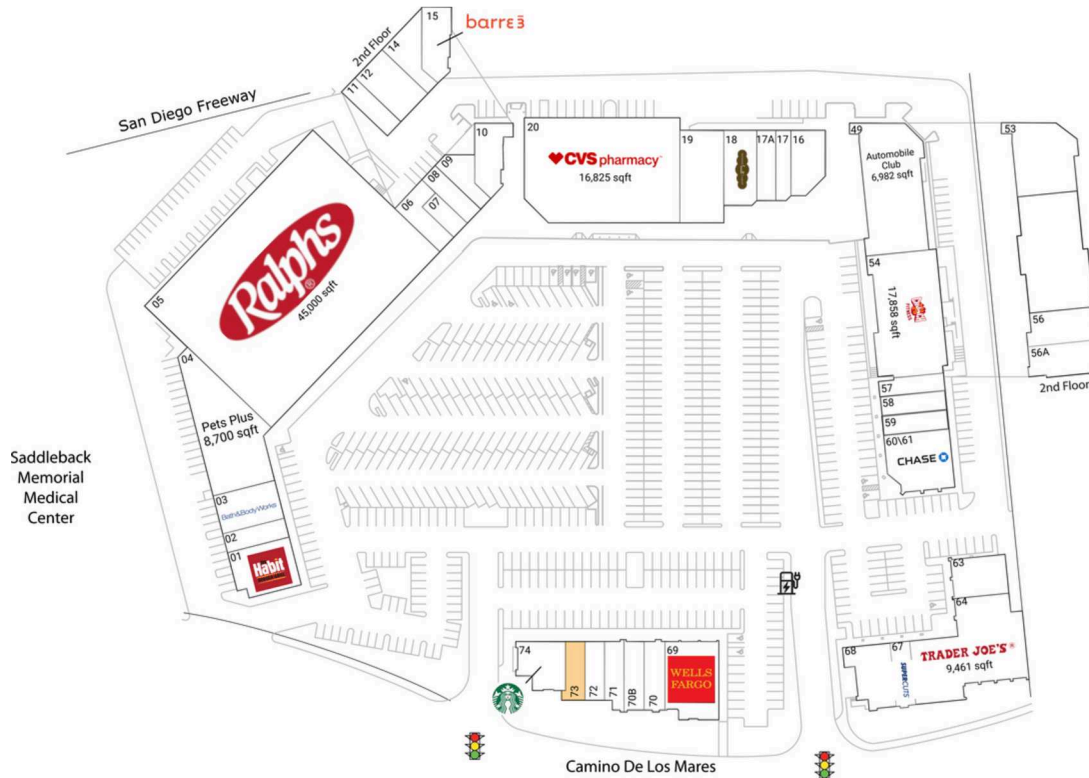

# Ocean View Plaza

Los Angeles-Long Beach-Anaheim, CA

33.4582, -117.6521  
638 Camino de Los Mares | San Clemente, CA 92673

## Available Space

73 1,192 SF

## Current Retailers

01	The Habit Burger Grill	3,022 SF
02	Luque's Seaside Optometry	1,286 SF
03	Bath & Body Works	2,600 SF
04	Pets Plus	8,700 SF
05	Ralphs	45,000 SF
06	Celebrity Cleaners	1,700 SF
07	Zia Threading	900 SF
08	Sea Shore Pet Spa	1,300 SF
09	European Tailoring	1,431 SF
10	San Clemente Dental	2,106 SF
11	Ocean View Nails	1,208 SF
12	ITan Sun Spray Spa	2,360 SF
14	Southern Roots	1,548 SF
15	Barre3	1,826 SF
16	Yoshiharu Ramen	2,154 SF
17	Nekter Juice Bar	1,098 SF
17A	Perspire Sauna Studio	1,404 SF
18	Nothing Bundt Cakes	2,600 SF
19	MemorialCare Medical Group	4,217 SF
20	CVS/Pharmacy	16,825 SF
49	Automobile Club	6,982 SF
53	Image Studios 360	4,472 SF
54	Crunch Fitness	17,858 SF
56	Sunrise Tae Kwon Do	1,171 SF
56A	Beauty Break	1,171 SF
57	Sport Clips	1,198 SF
58	Philly's Best	1,300 SF
59	Flame Broiler	1,300 SF
60/61	Chase	3,718 SF
63	Designer's Magic	2,188 SF
64	Trader Joe's	9,461 SF
67	Supercuts	1,316 SF
68	Wanderers Outpost	1,812 SF
69	Wells Fargo	4,429 SF
70	The UPS Store	1,415 SF
70B	Verizon Wireless	1,415 SF
71	Mathnasium Of San Clemente	1,280 SF
72	Yogurtland	1,200 SF
74	Starbucks	1,800 SF