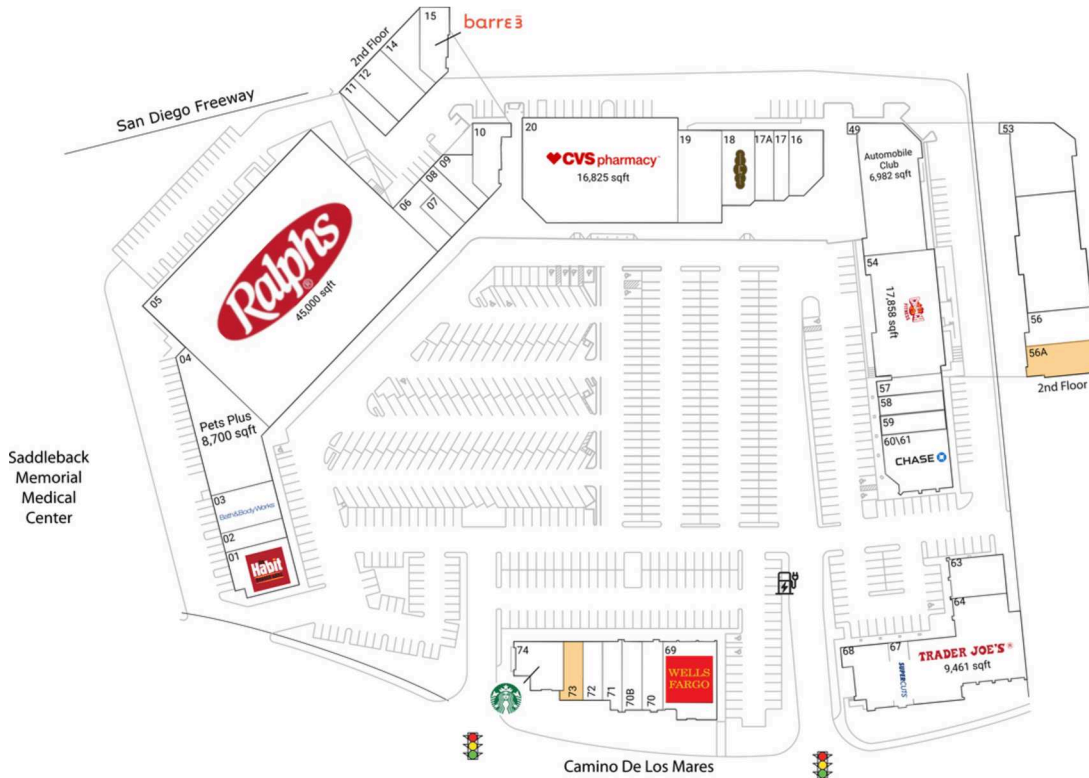

# Ocean View Plaza

Los Angeles-Long Beach-Anaheim, CA

33.4582, -117.6521  
638 Camino de Los Mares | San Clemente, CA 92673

## Available Space

56A	1,171 SF
73	1,192 SF

## Current Retailers

01	The Habit Burger Grill	3,022 SF
02	Luque's Seaside Optometry	1,286 SF
03	Bath & Body Works	2,600 SF
04	Pets Plus	8,700 SF
05	Ralphs	45,000 SF
06	Celebrity Cleaners	1,700 SF
07	Zia Threading	900 SF
08	Sea Shore Pet Spa	1,300 SF
09	European Tailoring	1,431 SF
10	San Clemente Dental	2,106 SF
11	Ocean View Nails	1,208 SF
12	ITan Sun Spray Spa	2,360 SF
14	Southern Roots	1,548 SF
15	Barre3	1,826 SF
16	Yoshiharu Ramen	2,154 SF
17	Nekter Juice Bar	1,098 SF
17A	Perspire Sauna Studio	1,404 SF
18	Nothing Bundt Cakes	2,600 SF
19	MemorialCare Medical Group	4,217 SF
20	CVS/Pharmacy	16,825 SF
49	Automobile Club	6,982 SF
53	Image Studios 360	4,472 SF
54	Crunch Fitness	17,858 SF
56	Sunrise Tae Kwon Do	1,171 SF
57	Sport Clips	1,198 SF
58	Philly's Best	1,300 SF
59	Flame Broiler	1,300 SF
60/61	Chase	3,718 SF
63	Designer's Magic	2,188 SF
64	Trader Joe's	9,461 SF
67	Supercuts	1,316 SF
68	Wanderers Outpost	1,812 SF
69	Wells Fargo	4,429 SF
70	The UPS Store	1,415 SF
70B	Verizon Wireless	1,415 SF
71	Mathnasium Of San Clemente	1,280 SF
72	Yogurtland	1,200 SF
74	Starbucks	1,800 SF