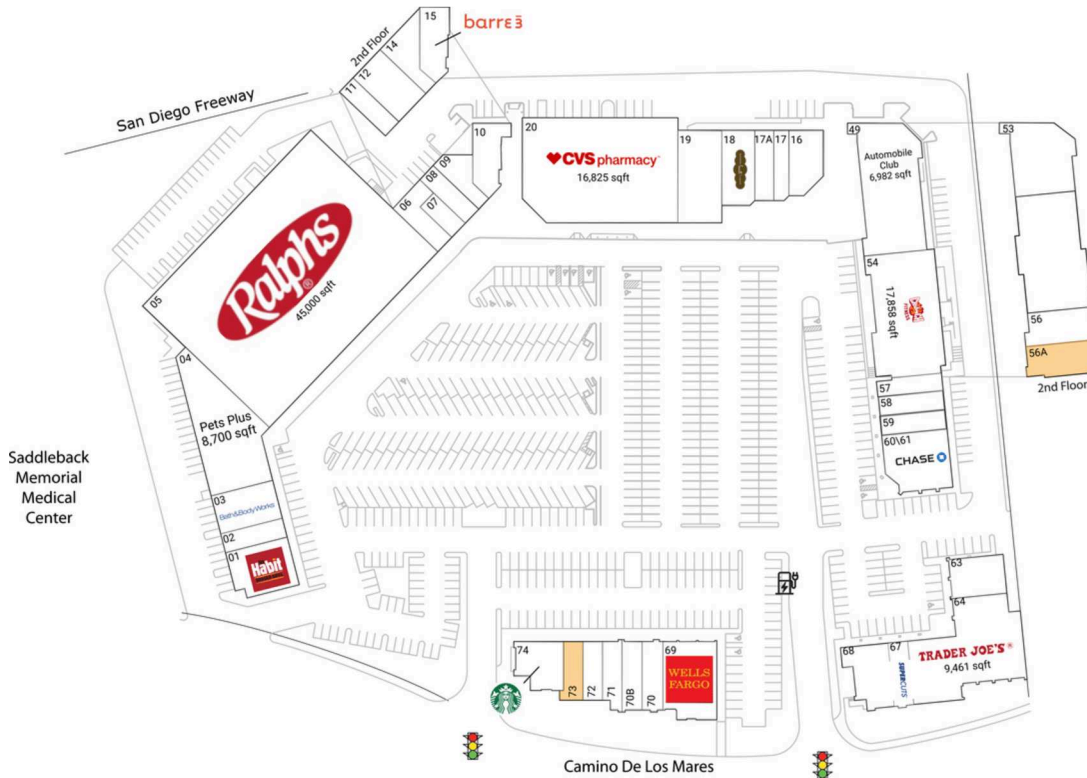

# Ocean View Plaza

Los Angeles-Long Beach-Anaheim, CA

33.4582, -117.6521  
638 Camino de Los Mares | San Clemente, CA 92673

## Available Space

56A	1,171 SF
73	1,192 SF

## Current Retailers

01	The Habit Burger Grill	3,022 SF
02	Luque's Seaside Optometry	1,286 SF
03	Bath & Body Works	2,600 SF
04	Pets Plus	8,700 SF
05	Ralphs	45,000 SF
06	Celebrity Cleaners	1,700 SF
07	Zia Threading	900 SF
08	Sea Shore Pet Spa	1,300 SF
09	European Tailoring	1,431 SF
10	San Clemente Dental	2,106 SF
11	Ocean View Nails	1,208 SF
12	ITan Sun Spray Spa	2,360 SF
14	Southern Roots	1,548 SF
15	Barre3	1,826 SF
16	Yoshiharu Ramen	2,154 SF
17	Nekter Juice Bar	1,098 SF
17A	Perspire Sauna Studio	1,404 SF
18	Nothing Bundt Cakes	2,600 SF
19	MemorialCare Medical Group	4,217 SF
20	CVS/Pharmacy	16,825 SF
49	Automobile Club	6,982 SF
53	Image Studios 360	4,472 SF
54	Crunch Fitness	17,858 SF
56	Sunrise Tae Kwon Do	1,171 SF
57	Sport Clips	1,198 SF
58	Philly's Best	1,300 SF
59	Flame Broiler	1,300 SF
60/61	Chase	3,718 SF
63	Designer's Magic	2,188 SF
64	Trader Joe's	9,461 SF
67	Supercuts	1,316 SF
68	Wanderers Outpost	1,812 SF
69	Wells Fargo	4,429 SF
70	The UPS Store	1,415 SF
70B	Verizon Wireless	1,415 SF
71	Mathnasium Of San Clemente	1,280 SF
72	Yogurtland	1,200 SF
74	Starbucks	1,800 SF