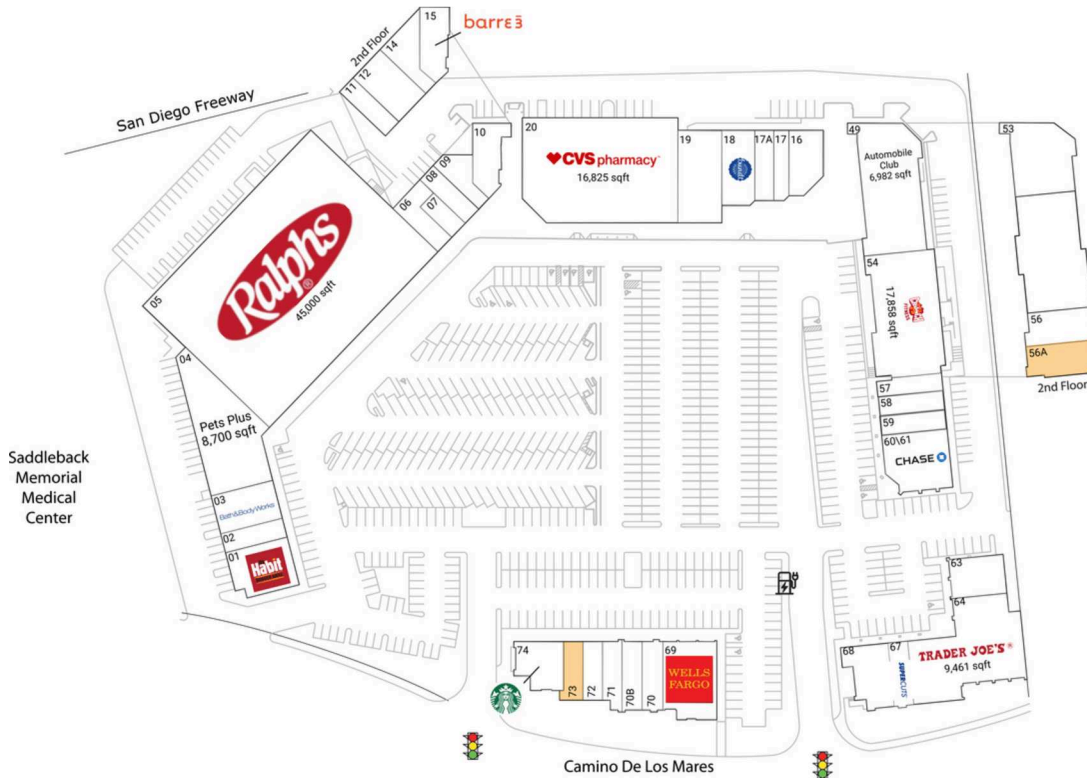

Ocean View Plaza

Los Angeles-Long Beach-Anaheim, CA

33.4582, -117.6521
638 Camino de Los Mares | San Clemente, CA 92673

Available Space

56A	1,171 SF
73	1,192 SF

Current Retailers

01	The Habit Burger Grill	3,022 SF
02	Luque's Seaside Optometry	1,286 SF
03	Bath & Body Works	2,600 SF
04	Pets Plus	8,700 SF
05	Ralphs	45,000 SF
06	Celebrity Cleaners	1,700 SF
07	Zia Threading	900 SF
08	Sea Shore Pet Spa	1,300 SF
09	European Tailoring	1,431 SF
10	San Clemente Dental	2,106 SF
11	Ocean View Nails	1,208 SF
12	ITan Sun Spray Spa	2,360 SF
14	Southern Roots	1,548 SF
15	Barre3	1,826 SF
16	Yoshiharu Ramen	2,154 SF
17	Nekter Juice Bar	1,098 SF
17A	Perspire Sauna Studio	1,404 SF
18	Nothing Bundt Cakes	2,600 SF
19	MemorialCare Medical Group	4,217 SF
20	CVS/Pharmacy	16,825 SF
49	Automobile Club	6,982 SF
53	Image Studios 360	4,472 SF
54	Crunch Fitness	17,858 SF
56	Sunrise Tae Kwon Do	1,171 SF
57	Sport Clips	1,198 SF
58	Philly's Best	1,300 SF
59	Flame Broiler	1,300 SF
60/61	Chase	3,718 SF
63	Designer's Magic	2,188 SF
64	Trader Joe's	9,461 SF
67	Supercuts	1,316 SF
68	Wanderers Outpost	1,812 SF
69	Wells Fargo	4,429 SF
70	The UPS Store	1,415 SF
70B	Verizon Wireless	1,415 SF
71	Mathnasium Of San Clemente	1,280 SF
72	Yogurtland	1,200 SF
74	Starbucks	1,800 SF