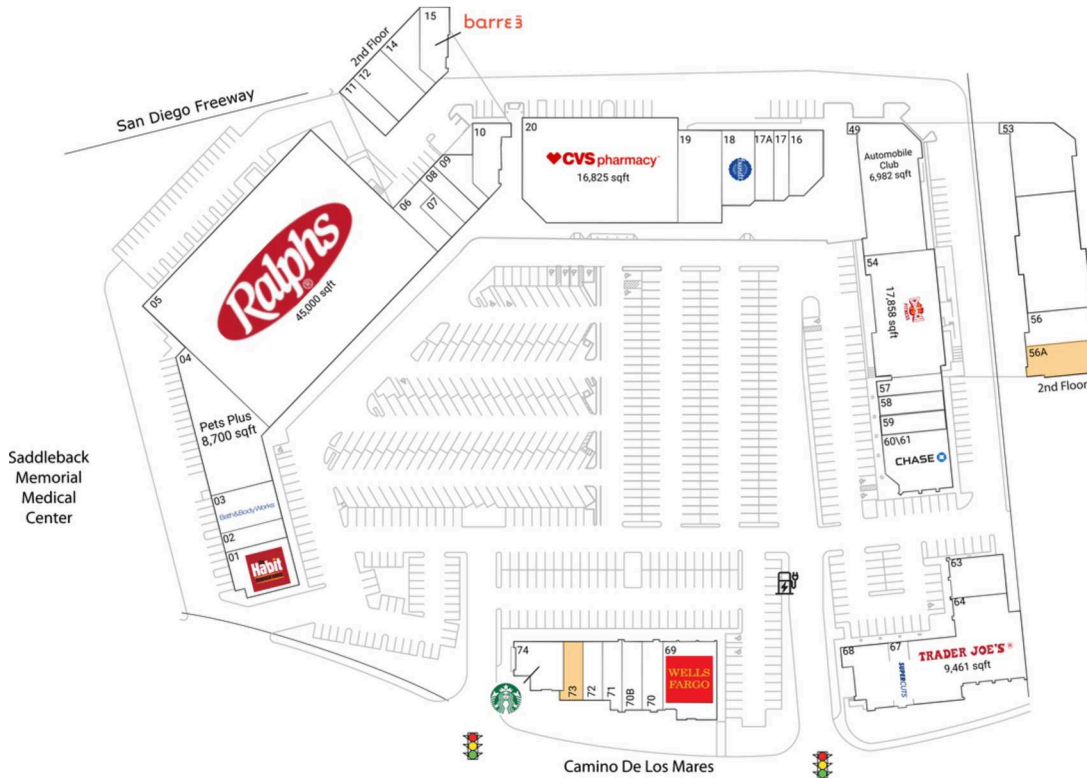

Ocean View Plaza

Los Angeles-Long Beach-Anaheim, CA

33.4582, -117.6521
638 Camino de Los Mares | San Clemente, CA 92673

Available Space

| | |
|-----|----------|
| 56A | 1,171 SF |
| 73 | 1,192 SF |

Current Retailers

| | | |
|-------|----------------------------|-----------|
| 01 | The Habit Burger Grill | 3,022 SF |
| 02 | Luque's Seaside Optometry | 1,286 SF |
| 03 | Bath & Body Works | 2,600 SF |
| 04 | Pets Plus | 8,700 SF |
| 05 | Ralphs | 45,000 SF |
| 06 | Celebrity Cleaners | 1,700 SF |
| 07 | Zia Threading | 900 SF |
| 08 | Sea Shore Pet Spa | 1,300 SF |
| 09 | European Tailoring | 1,431 SF |
| 10 | San Clemente Dental | 2,106 SF |
| 11 | Ocean View Nails | 1,208 SF |
| 12 | ITan Sun Spray Spa | 2,360 SF |
| 14 | Southern Roots | 1,548 SF |
| 15 | Barre3 | 1,826 SF |
| 16 | Yoshiharu Ramen | 2,154 SF |
| 17 | Nekter Juice Bar | 1,098 SF |
| 17A | Perspire Sauna Studio | 1,404 SF |
| 18 | Nothing Bundt Cakes | 2,600 SF |
| 19 | MemorialCare Medical Group | 4,217 SF |
| 20 | CVS/Pharmacy | 16,825 SF |
| 49 | Automobile Club | 6,982 SF |
| 53 | Image Studios 360 | 4,472 SF |
| 54 | Crunch Fitness | 17,858 SF |
| 56 | Sunrise Tae Kwon Do | 1,171 SF |
| 57 | Sport Clips | 1,198 SF |
| 58 | Philly's Best | 1,300 SF |
| 59 | Flame Broiler | 1,300 SF |
| 60/61 | Chase | 3,718 SF |
| 63 | Designer's Magic | 2,188 SF |
| 64 | Trader Joe's | 9,461 SF |
| 67 | Supercuts | 1,316 SF |
| 68 | Wanderers Outpost | 1,812 SF |
| 69 | Wells Fargo | 4,429 SF |
| 70 | The UPS Store | 1,415 SF |
| 70B | Verizon Wireless | 1,415 SF |
| 71 | Mathnasium Of San Clemente | 1,280 SF |
| 72 | Yogurtland | 1,200 SF |
| 74 | Starbucks | 1,800 SF |