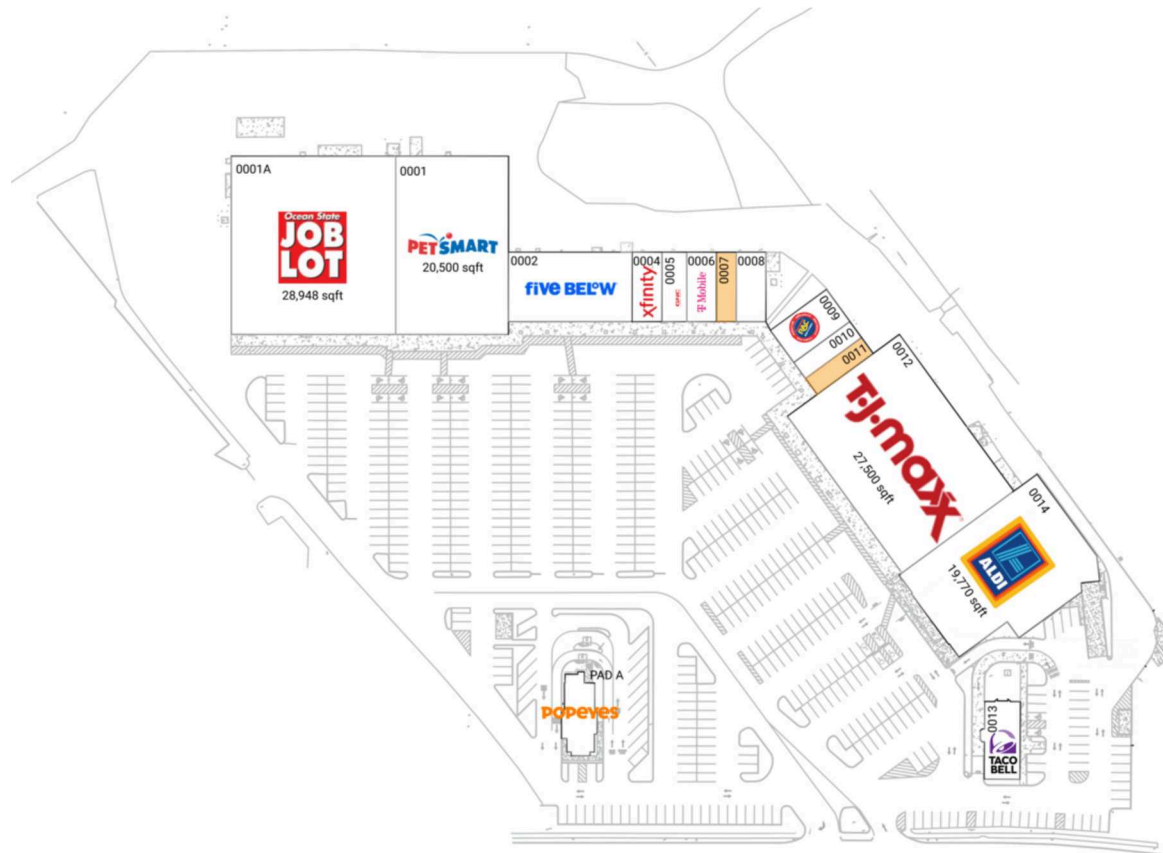

Westgate Plaza

Springfield, MA

42.1137, -72.7301

261 East Main Street | Westfield, MA 01085-3307

Available Space

0007	1,400 SF
0011	1,400 SF

Current Retailers

PAD A	Popeyes	2,400 SF
0001	PetSmart	20,500 SF
0001A	Ocean State Job Lot	28,948 SF
0002	Five Below	8,750 SF
0004	Xfinity	2,100 SF
0005	GNC	1,750 SF
0006	T-Mobile	2,100 SF
0008	Great Clips	1,485 SF
0009	Rent-A-Center	2,800 SF
0010	Aura Nails Spa	1,400 SF
0012	T.J. Maxx	27,500 SF
0013	Taco Bell	2,950 SF
0014	ALDI	19,770 SF