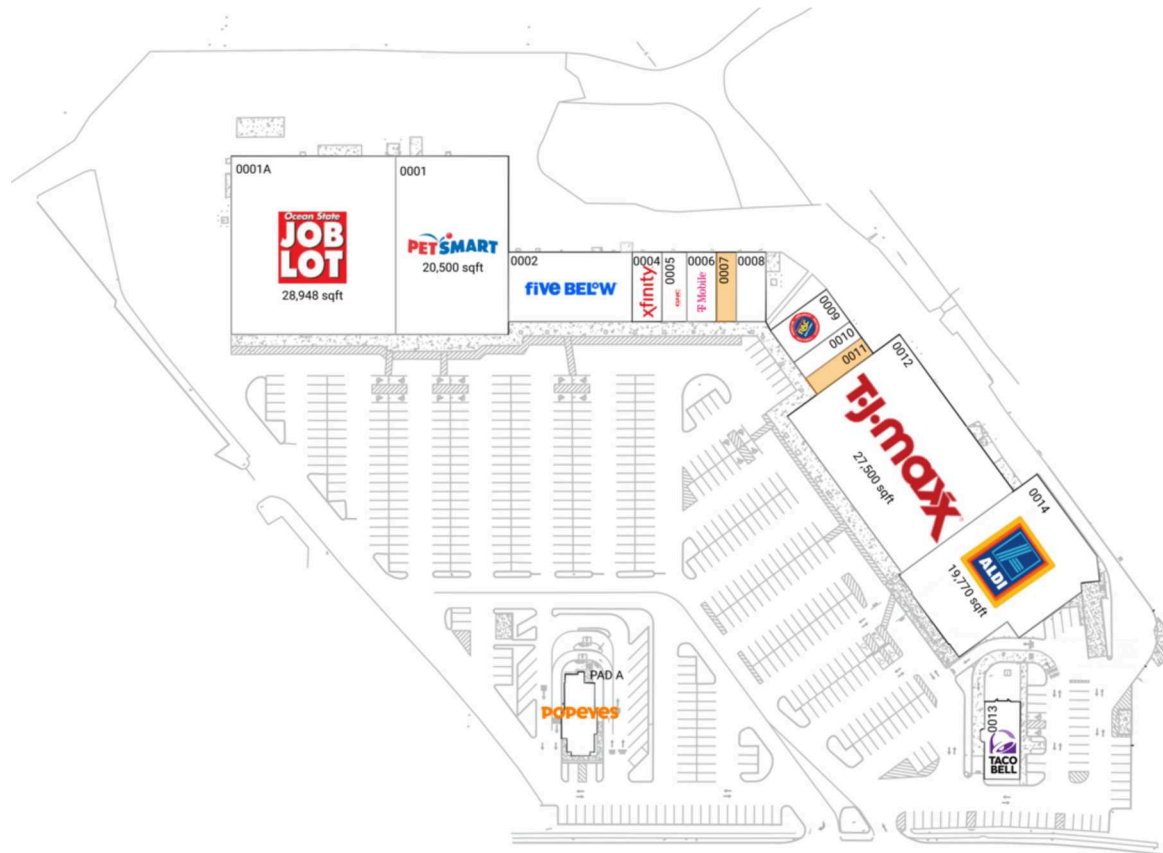

Westgate Plaza

Springfield, MA

42.1137, -72.7301
261 East Main Street | Westfield, MA 01085-3307

Available Space

0007	1,400 SF
0011	1,400 SF

Current Retailers

PAD A	Popeyes	2,400 SF
0001	PetSmart	20,500 SF
0001A	Ocean State Job Lot	28,948 SF
0002	Five Below	8,750 SF
0004	Xfinity	2,100 SF
0005	GNC	1,750 SF
0006	T-Mobile	2,100 SF
0008	Great Clips	1,485 SF
0009	Rent-A-Center	2,800 SF
0010	Aura Nails Spa	1,400 SF
0012	T.J. Maxx	27,500 SF
0013	Taco Bell	2,950 SF
0014	ALDI	19,770 SF