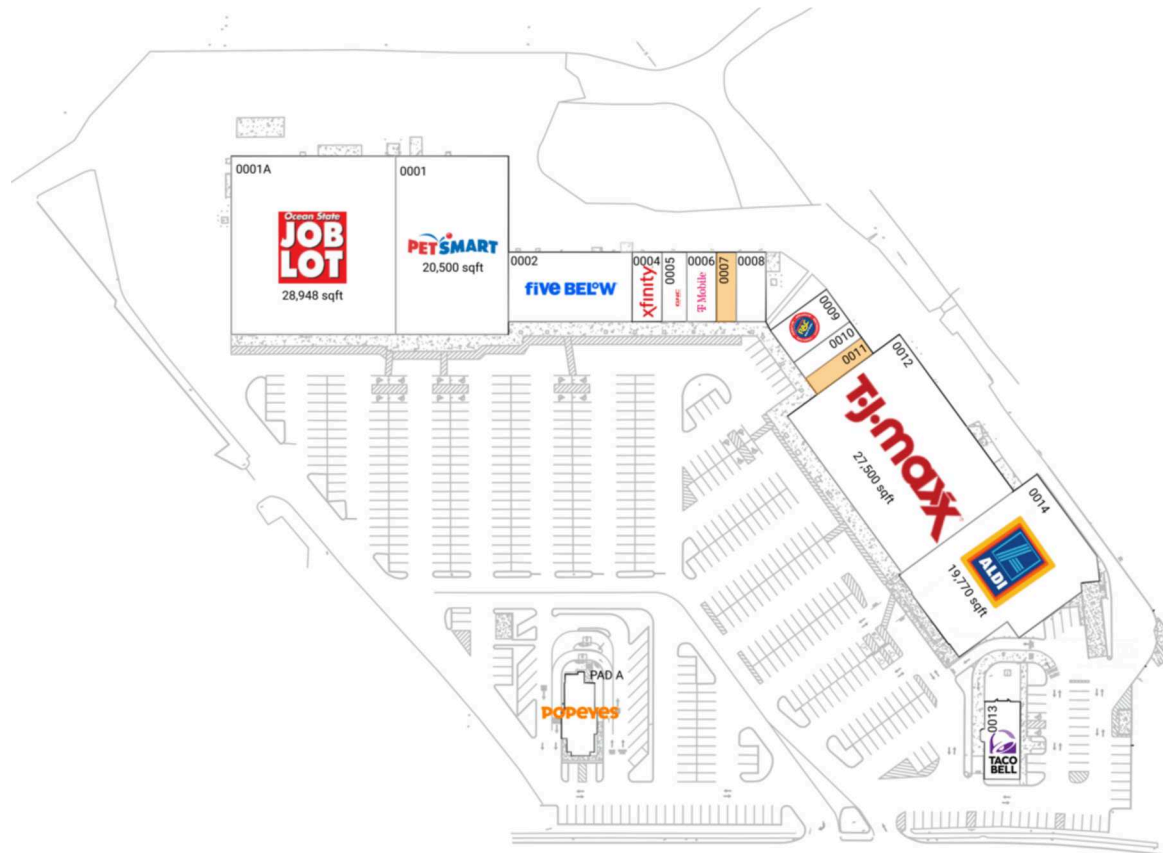

Westgate Plaza

Springfield, MA

42.1137, -72.7301
261 East Main Street | Westfield, MA 01085-3307

Available Space

0007	1,400 SF
0011	1,400 SF

Current Retailers

PAD A	Popeyes	2,400 SF
0001	PetSmart	20,500 SF
0001A	Ocean State Job Lot	28,948 SF
0002	Five Below	8,750 SF
0004	Xfinity	2,100 SF
0005	GNC	1,750 SF
0006	T-Mobile	2,100 SF
0008	Great Clips	1,485 SF
0009	Rent-A-Center	2,800 SF
0010	Aura Nails Spa	1,400 SF
0012	T.J. Maxx	27,500 SF
0013	Taco Bell	2,950 SF
0014	ALDI	19,770 SF