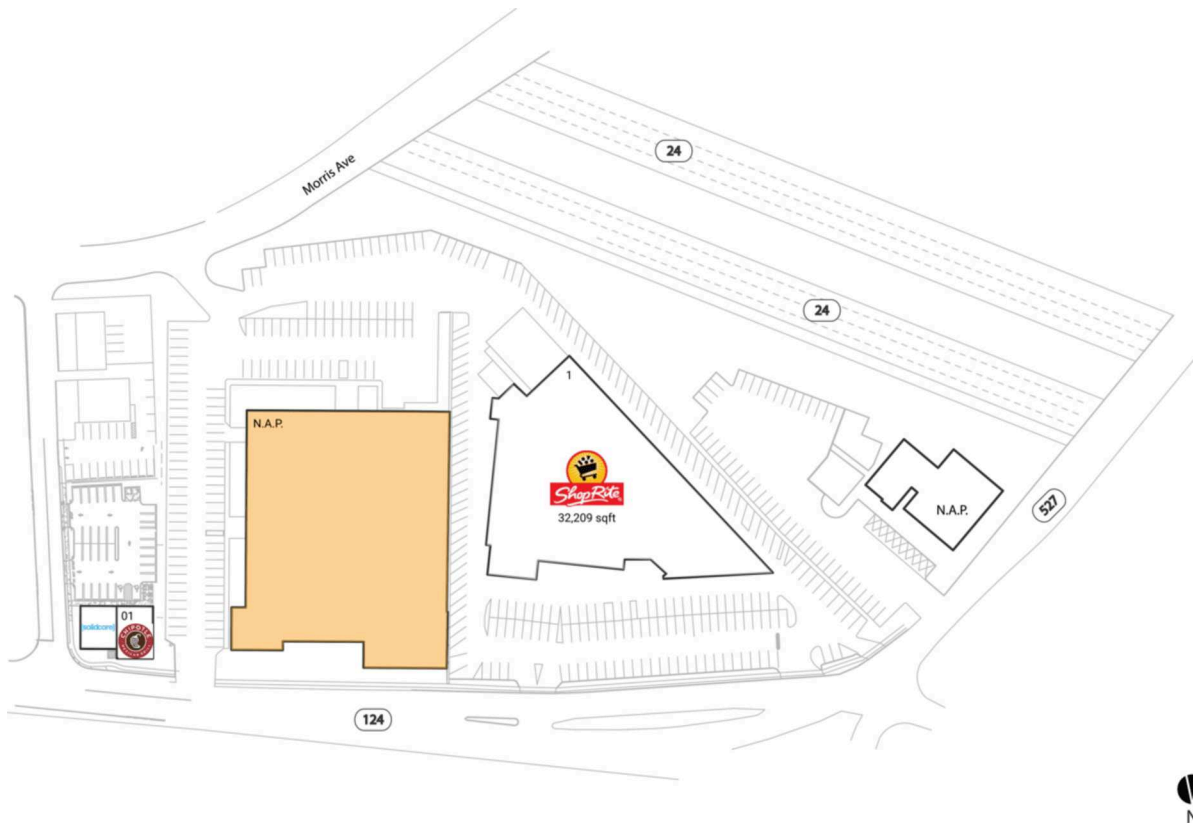

Springfield Place

New York-Newark-Jersey City, NY-NJ-PA

40.7187, -74.3306
727 Morris Turnpike | Springfield, NJ 07081

Available Space

N.A.P. 0 SF

Current Retailers

01	Chipotle Mexican Grill	2,200 SF
1	ShopRite	32,209 SF
02	[Solidcore]	1,800 SF