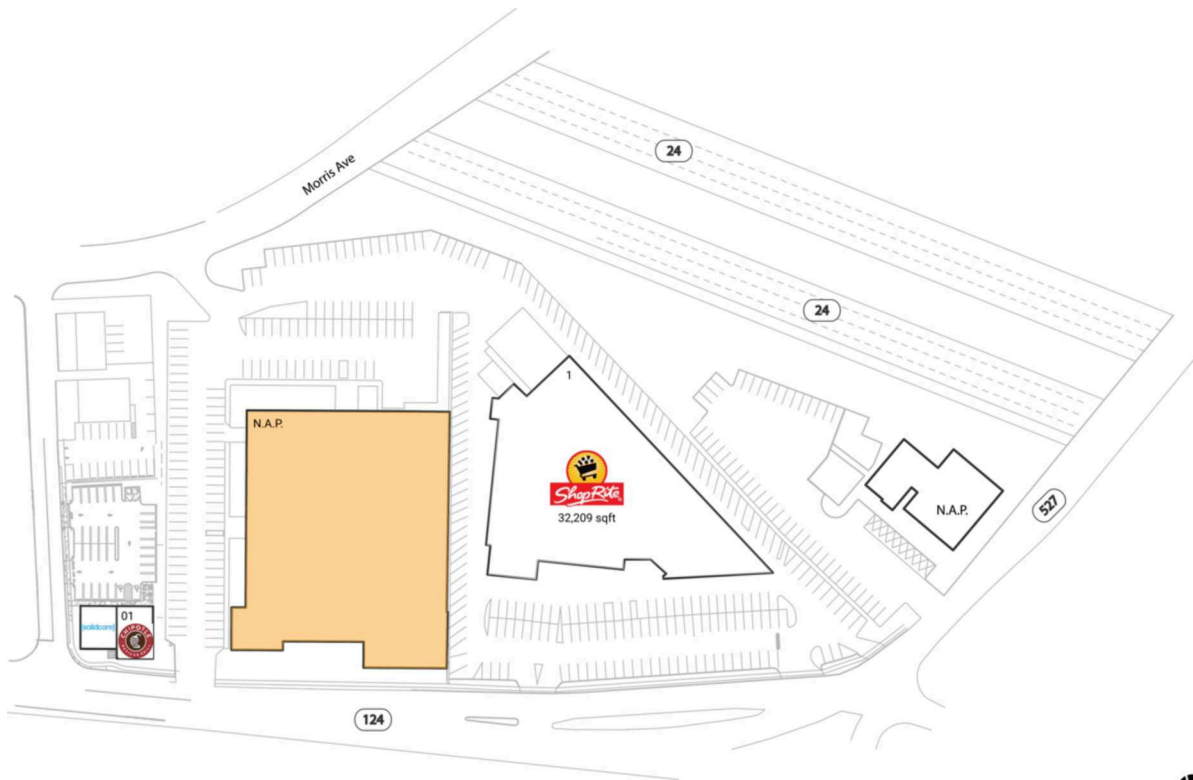

# Springfield Place

New York-Newark-Jersey City, NY-NJ

40.7187, -74.3306  
727 Morris Turnpike | Springfield, NJ 07081

## Available Space

N.A.P. 0 SF

## Current Retailers

01	Chipotle Mexican Grill	2,200 SF
1	ShopRite	32,209 SF
02	[Solidcore]	1,800 SF

4078